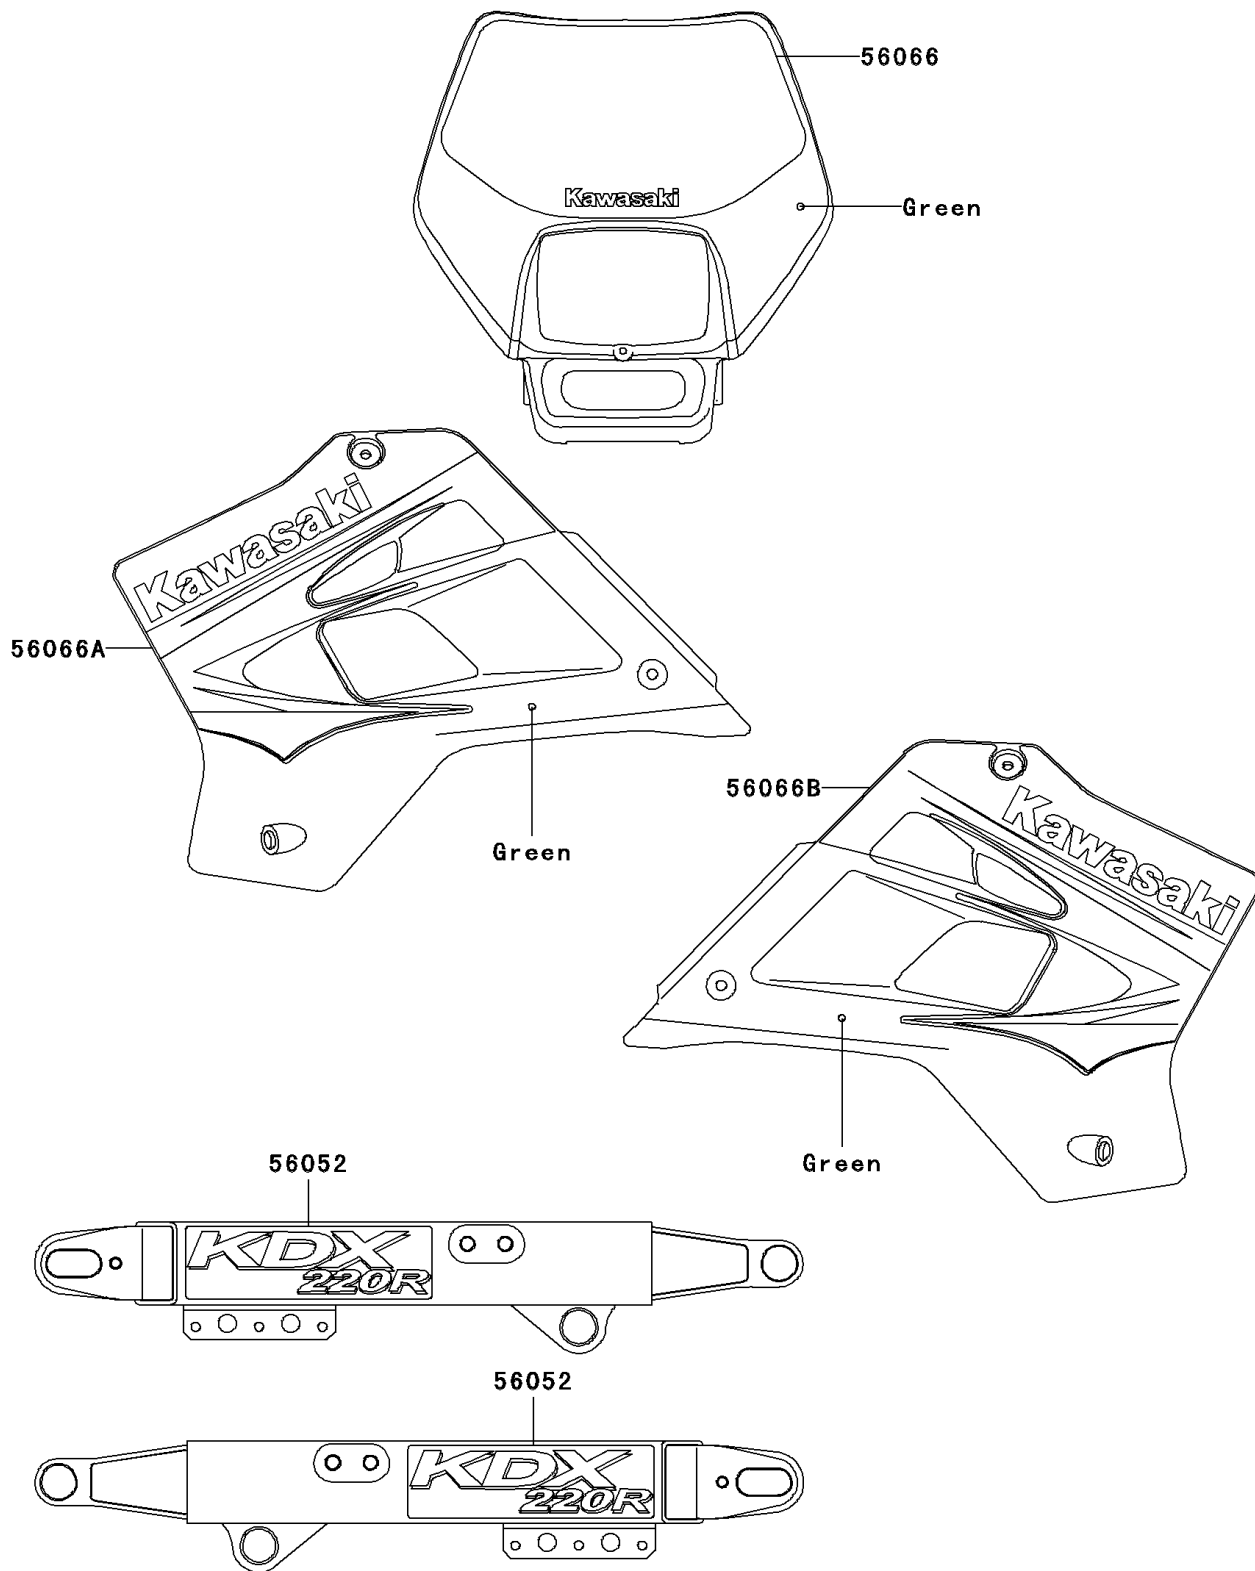

2003 KDX220R PARTS DIAGRAM

Decals(Green)(A10)

F2861

2003 KDX220R PARTS LIST

Decals(Green)(A10)

ITEM NAME	PART NUMBER	QUANTITY
MARK,SWING ARM,KDX 220R (Ref # 56052)	56052-1757	1
PATTERN,HEAD LAMP COVER (Ref # 56066)	56066-1089	1
PATTERN,SHROUD,LH (Ref # 56066A)	56066-1090	1
PATTERN,SHROUD,RH (Ref # 56066B)	56066-1091	1