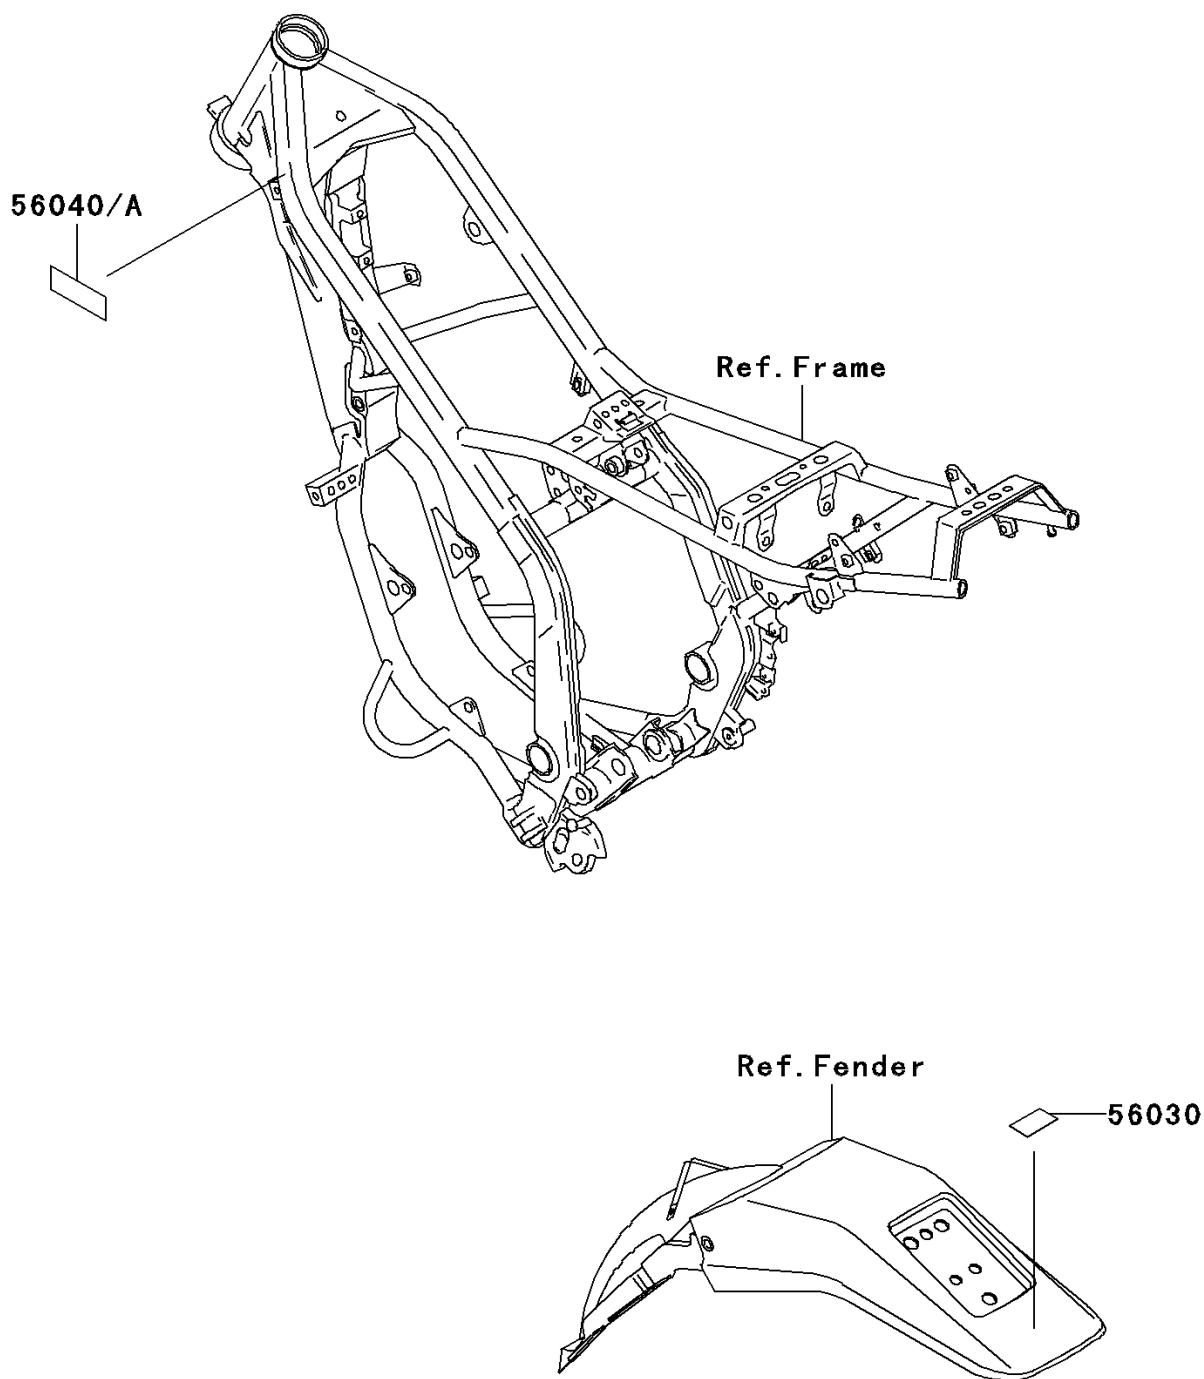

2005 KDX220R PARTS DIAGRAM

Labels

F2860

2005 KDX220R PARTS LIST

Labels

ITEM NAME	PART NUMBER	QUANTITY
LABEL,32:1 (Ref # 56030)	56030-1230	1
LABEL-WARNING,OFF-ROAD VEHICLE (Ref # 56040)	56040-1018	1
LABEL-WARNING,OFF-ROAD VEHICLE (Ref # 56040A)	56040-1304	1