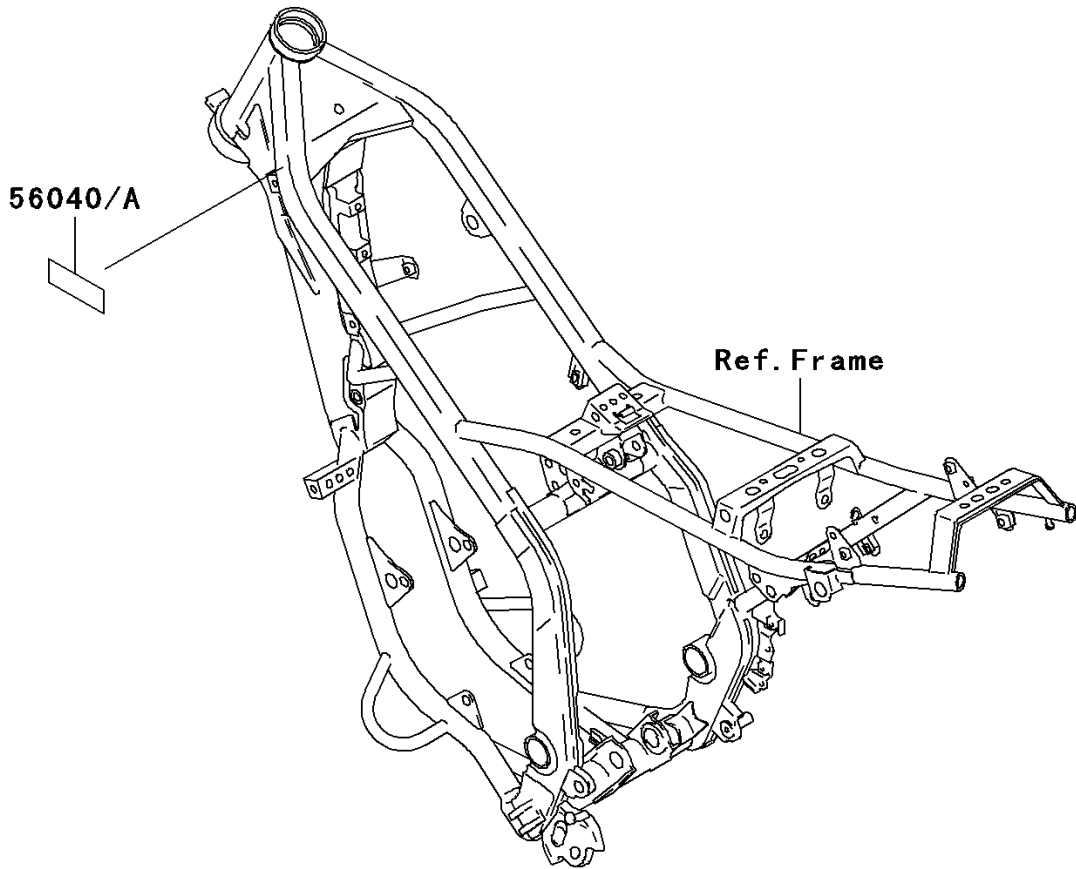

2004 KDX220R PARTS DIAGRAM

Labels

F2860

2004 KDX220R PARTS LIST

Labels

ITEM NAME	PART NUMBER	QUANTITY
LABEL,32:1 (Ref # 56030)	56030-1230	1
LABEL-WARNING,OFF-ROAD VEHICLE (Ref # 56040)	56040-1018	1
LABEL-WARNING,OFF-ROAD VEHICLE (Ref # 56040A)	56040-1304	1