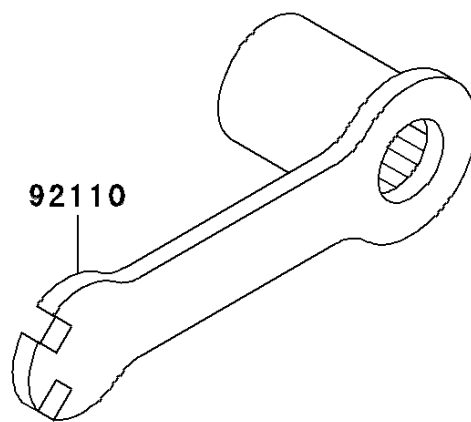

## 2005 KDX220R PARTS DIAGRAM

Owner's Tools

F2810

## 2005 KDX220R PARTS LIST

Owner's Tools

ITEM NAME	PART NUMBER	QUANTITY
GASKET-LIQUID,TUBE,100G,SILVER (Ref # 92104)	92104-002	1
TOOL-WRENCH,BOX,21MM&SPOKE (Ref # 92110)	92110-1142	1