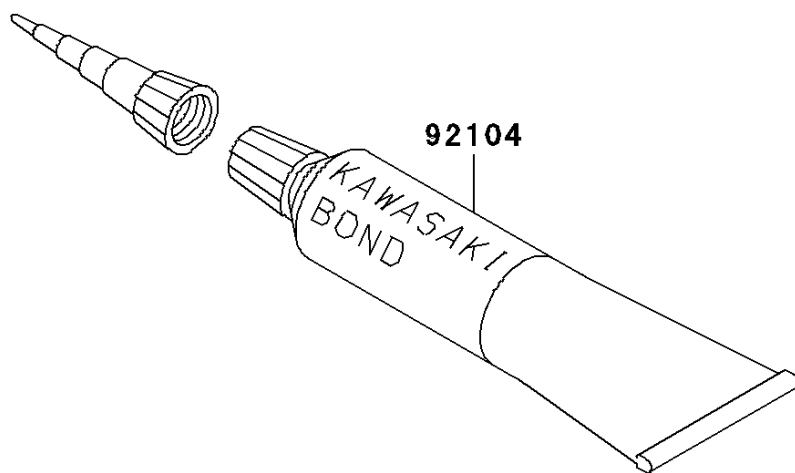

## 2005 KDX220R PARTS DIAGRAM

Owner's Tools

F2810

## 2005 KDX220R PARTS LIST

Owner's Tools

ITEM NAME	PART NUMBER	QUANTITY
GASKET-LIQUID,TUBE,100G,SILVER (Ref # 92104)	92104-002	1
TOOL-WRENCH,BOX,21MM&SPOKE (Ref # 92110)	92110-1142	1