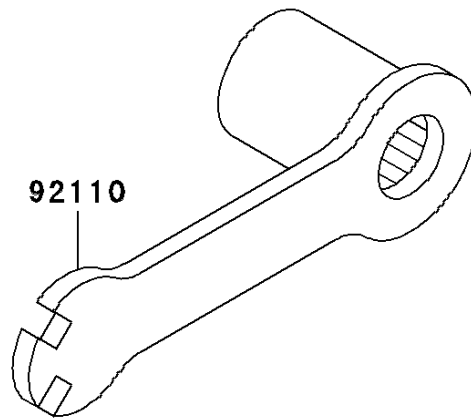

2004 KDX220R PARTS DIAGRAM

Owner's Tools

F2810

2004 KDX220R PARTS LIST

Owner's Tools

ITEM NAME	PART NUMBER	QUANTITY
GASKET-LIQUID,TUBE,100G,SILVER (Ref # 92104)	92104-002	1
TOOL-WRENCH,BOX,21MM&SPOKE (Ref # 92110)	92110-1142	1