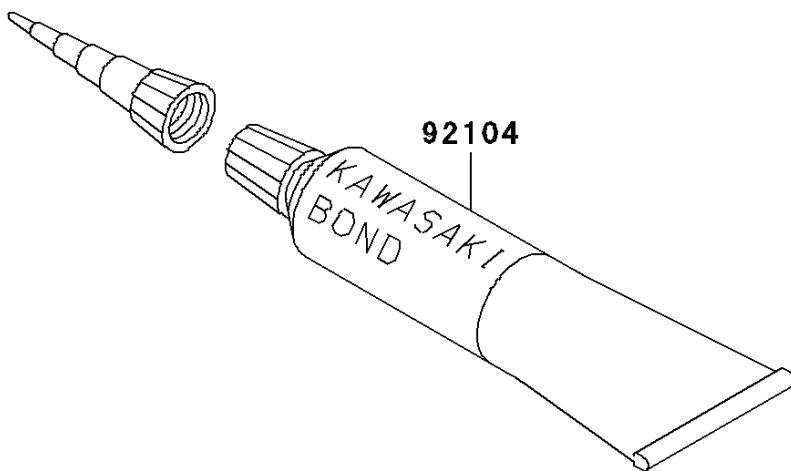

2004 KDX220R PARTS DIAGRAM

Owner's Tools

F2810

2004 KDX220R PARTS LIST

Owner's Tools

ITEM NAME	PART NUMBER	QUANTITY
GASKET-LIQUID,TUBE,100G,SILVER (Ref # 92104)	92104-002	1
TOOL-WRENCH,BOX,21MM&SPOKE (Ref # 92110)	92110-1142	1