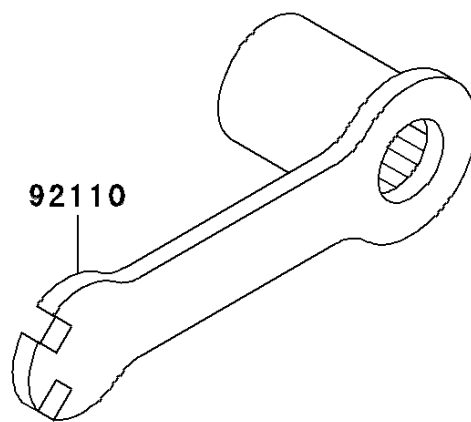

2003 KDX220R PARTS DIAGRAM

Owner's Tools

F2810

2003 KDX220R PARTS LIST

Owner's Tools

| ITEM NAME | PART NUMBER | QUANTITY |
|--|-------------|----------|
| GASKET-LIQUID,TUBE,100G,SILVER (Ref # 92104) | 92104-002 | 1 |
| TOOL-WRENCH,BOX,21MM&SPOKE (Ref # 92110) | 92110-1142 | 1 |