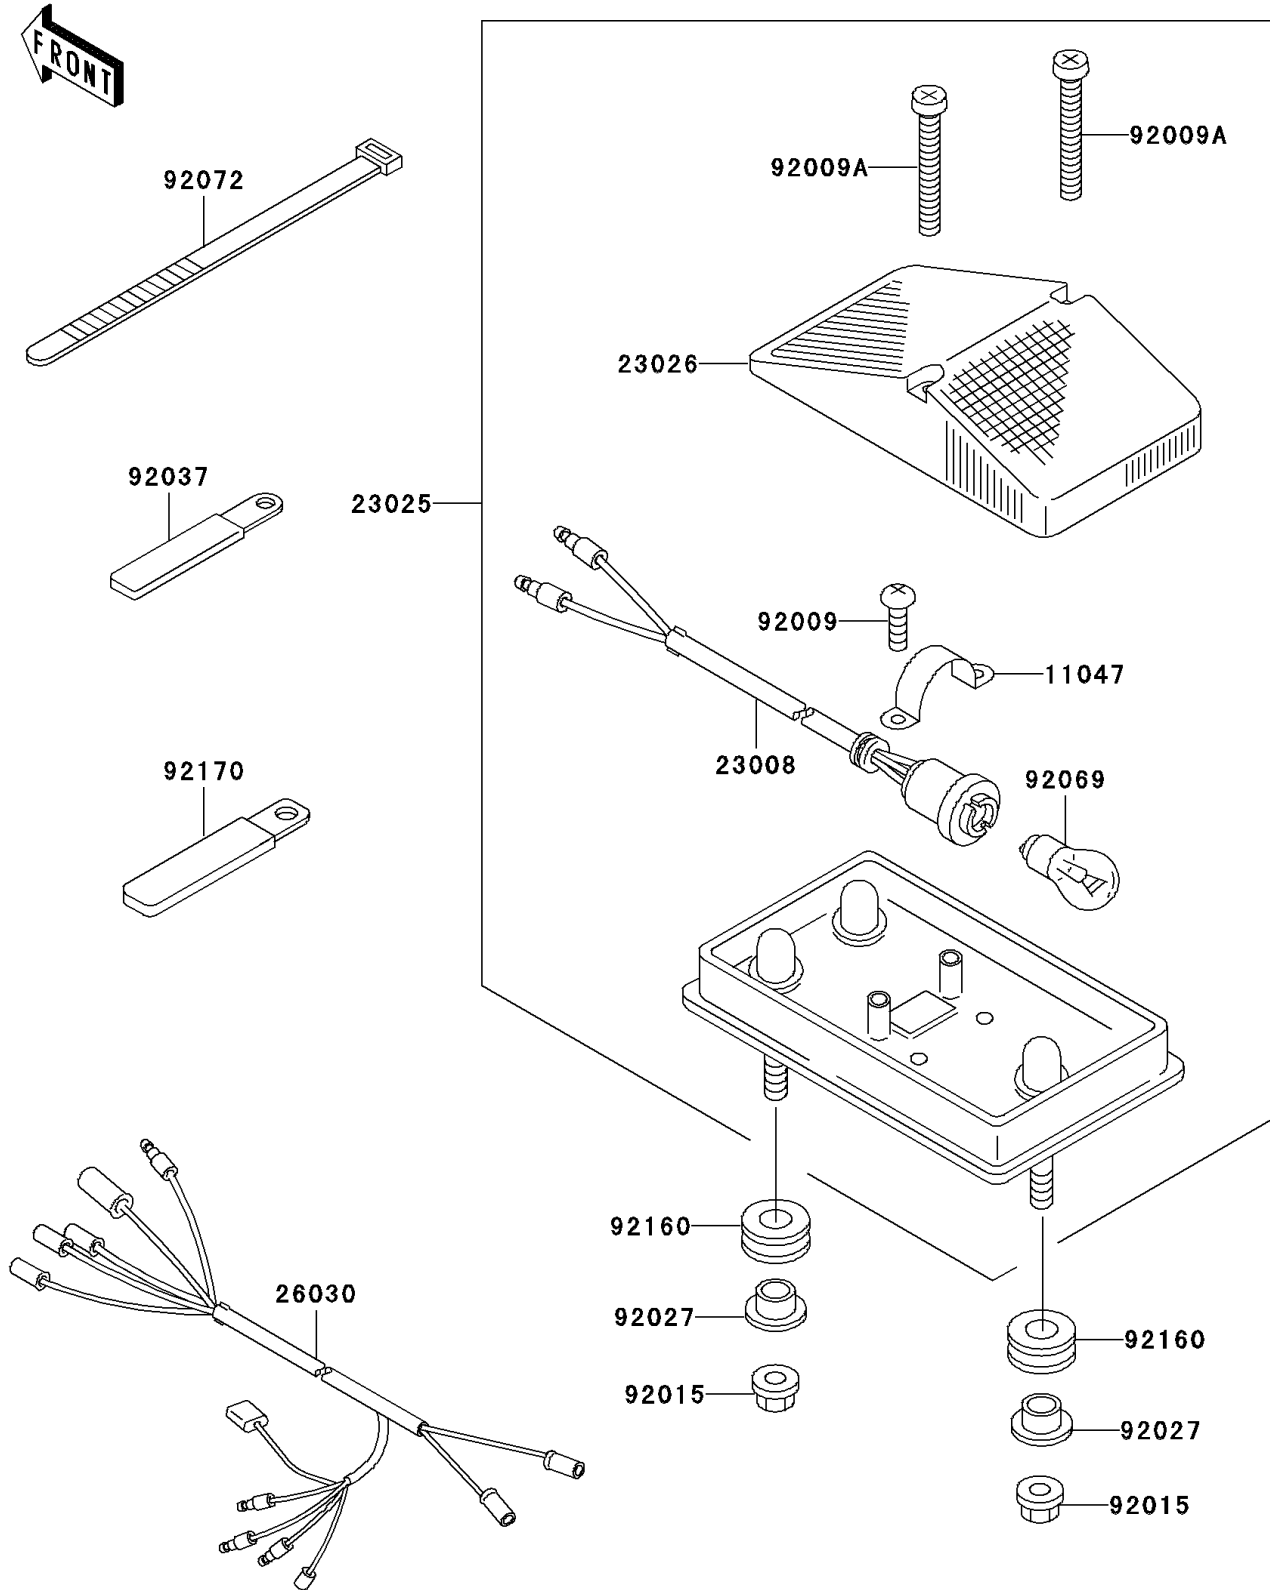

## 2005 KDX220R PARTS DIAGRAM

Taillight(s)

F2720

## 2005 KDX220R PARTS LIST

Taillight(s)

ITEM NAME	PART NUMBER	QUANTITY
BRACKET, TAIL LAMP (Ref # 11047)	11047-1238	1
SOCKET-ASSY, TAIL LAMP (Ref # 23008)	23008-1462	1
LAMP-TAIL (Ref # 23025)	23025-1215	1
LENS, TAIL LAMP (Ref # 23026)	23026-1131	1
HARNESS, MAIN (Ref # 26030)	26030-1279	1
SCREW, TAPPING, 4X10 (Ref # 92009)	92009-1021	1
SCREW, TAPPING, 4X30 (Ref # 92009A)	92009-1647	1
NUT, FLANGED, 6MM (Ref # 92015)	92015-1367	1
COLLAR, L=14.1 (Ref # 92027)	92027-1920	1
CLAMP, L=60 (Ref # 92037)	92037-1069	1
BULB, 12V 10W (Ref # 92069)	92069-1072	1
BAND, L=202 (Ref # 92072)	92072-1195	1
DAMPER (Ref # 92160)	92160-1167	1
CLAMP, L=150 (Ref # 92170)	92170-1114	1