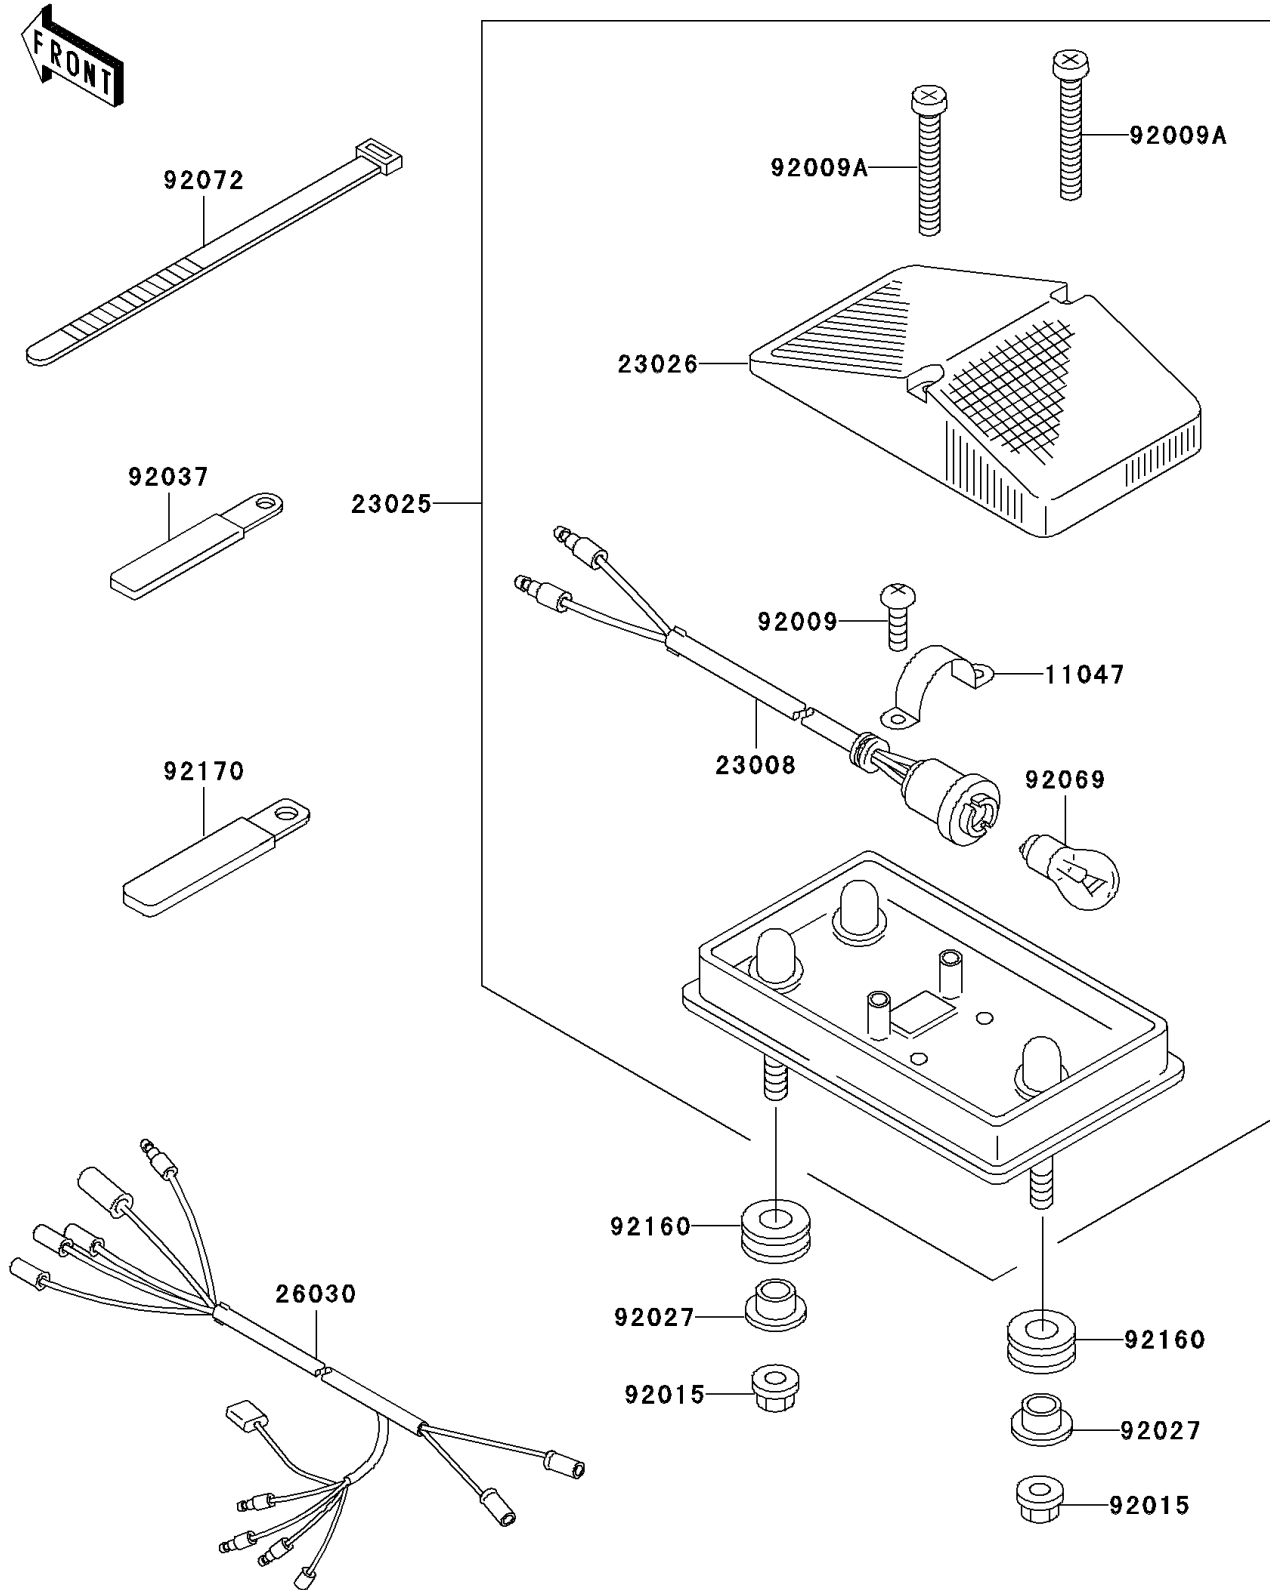

2003 KDX220R PARTS DIAGRAM

Taillight(s)

F2720

2003 KDX220R PARTS LIST

Taillight(s)

ITEM NAME	PART NUMBER	QUANTITY
BRACKET, TAIL LAMP (Ref # 11047)	11047-1238	1
SOCKET-ASSY, TAIL LAMP (Ref # 23008)	23008-1462	1
LAMP-TAIL (Ref # 23025)	23025-1215	1
LENS, TAIL LAMP (Ref # 23026)	23026-1131	1
HARNESS, MAIN (Ref # 26030)	26030-1279	1
SCREW, TAPPING, 4X10 (Ref # 92009)	92009-1021	1
SCREW, TAPPING, 4X30 (Ref # 92009A)	92009-1647	1
NUT, FLANGED, 6MM (Ref # 92015)	92015-1367	1
COLLAR, L=14.1 (Ref # 92027)	92027-1920	1
CLAMP, L=60 (Ref # 92037)	92037-1069	1
BULB, 12V 10W (Ref # 92069)	92069-1072	1
BAND, L=202 (Ref # 92072)	92072-1195	1
DAMPER (Ref # 92160)	92160-1167	1
CLAMP, L=150 (Ref # 92170)	92170-1114	1