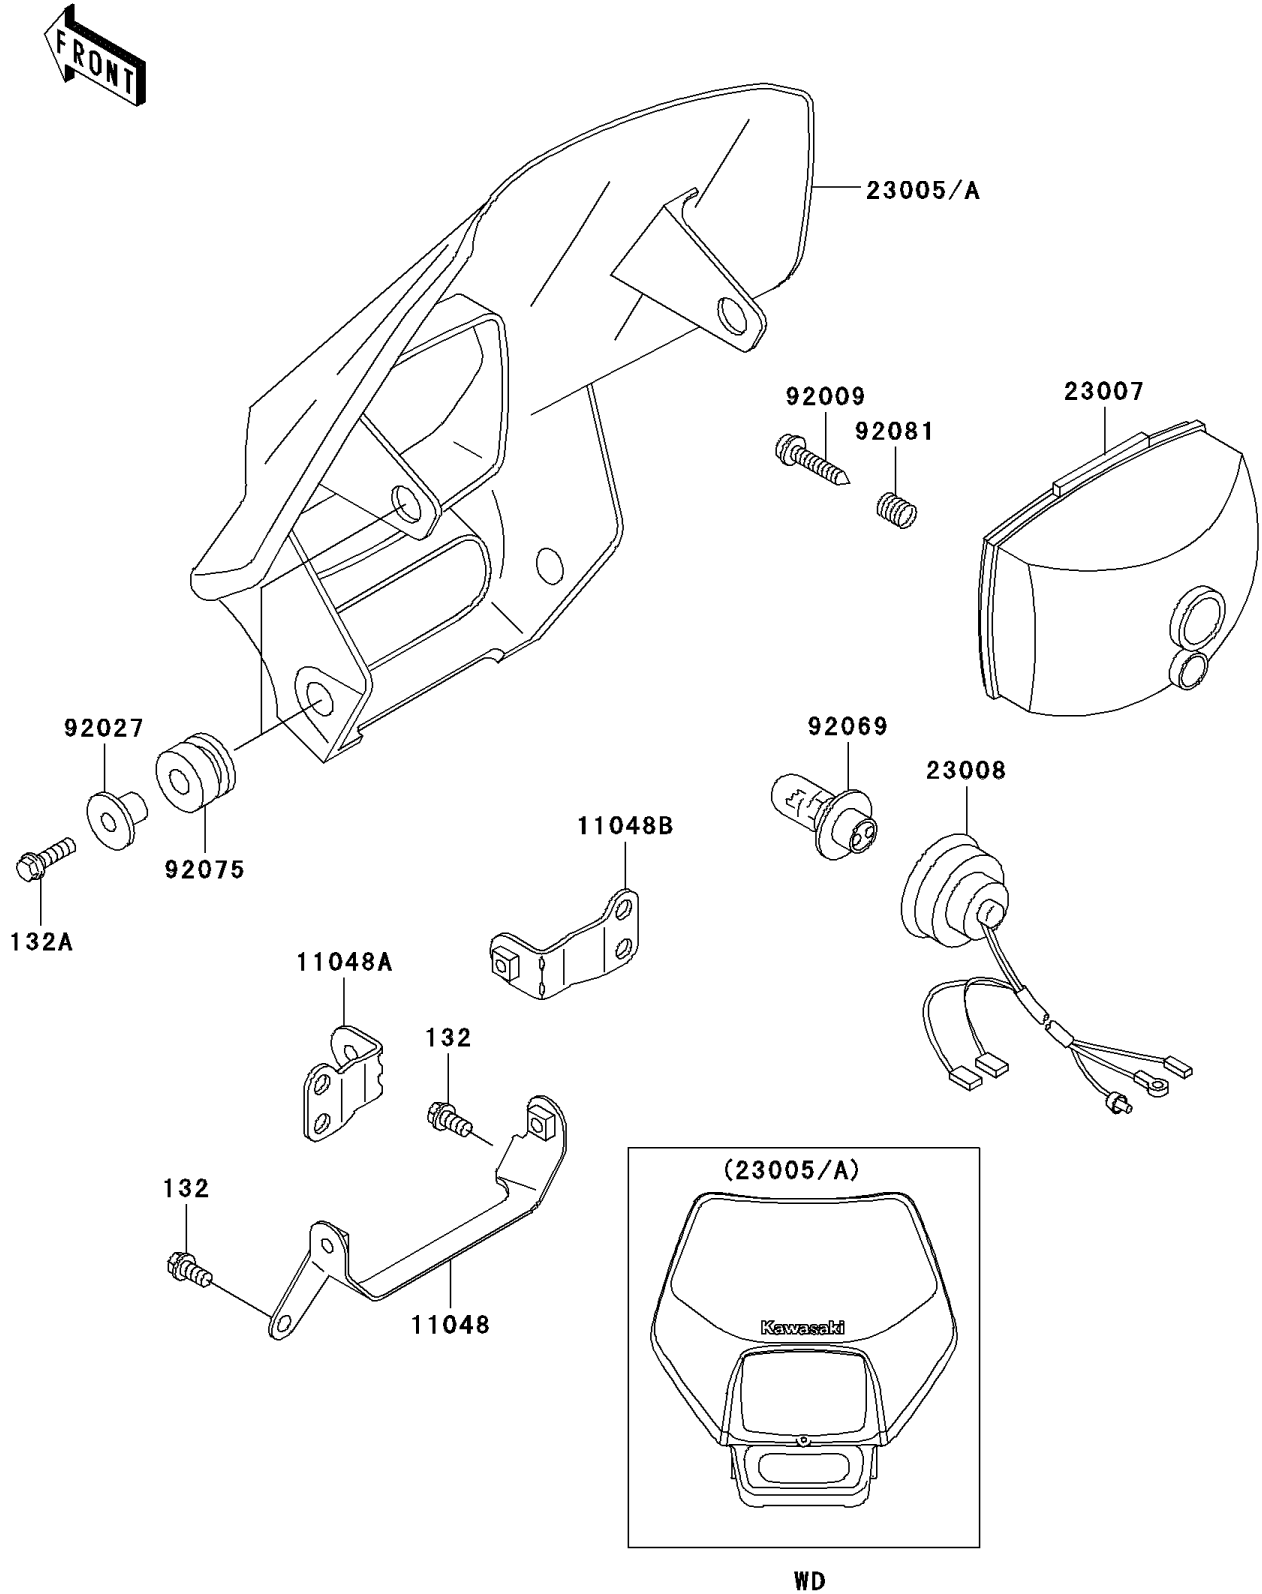

## 2005 KDX220R PARTS DIAGRAM

Headlight(s)

F2710

## 2005 KDX220R PARTS LIST

Headlight(s)

ITEM NAME	PART NUMBER	QUANTITY
BOLT-FLANGED-SMALL (Ref # 132)	132G0612	1
BOLT-FLANGED-SMALL (Ref # 132A)	132G0620	1
BRACKET,HEAD LAMP,LWR (Ref # 11048)	11048-1089	1
BRACKET,HEAD LAMP,UPP,LH (Ref # 11048A)	11048-1534	1
BRACKET,HEAD LAMP,UPP,RH (Ref # 11048B)	11048-1535	1
BODY-COMP-HEAD LAMP,L.GREEN (Ref # 23005)	23005-5044-290	1
LENS-COMP,HEAD LAMP (Ref # 23007)	23007-1246	1
SOCKET-ASSY,HEAD LAMP (Ref # 23008)	23008-1513	1
SCREW,TAPPING (Ref # 92009)	92009-1695	1
COLLAR (Ref # 92027)	92027-1183	1
BULB,12V 30/30W (Ref # 92069)	92069-1080	1
DAMPER,RUBBER (Ref # 92075)	92075-1123	1
SPRING,FOUCUS ADJUSTING (Ref # 92081)	92081-1519	1