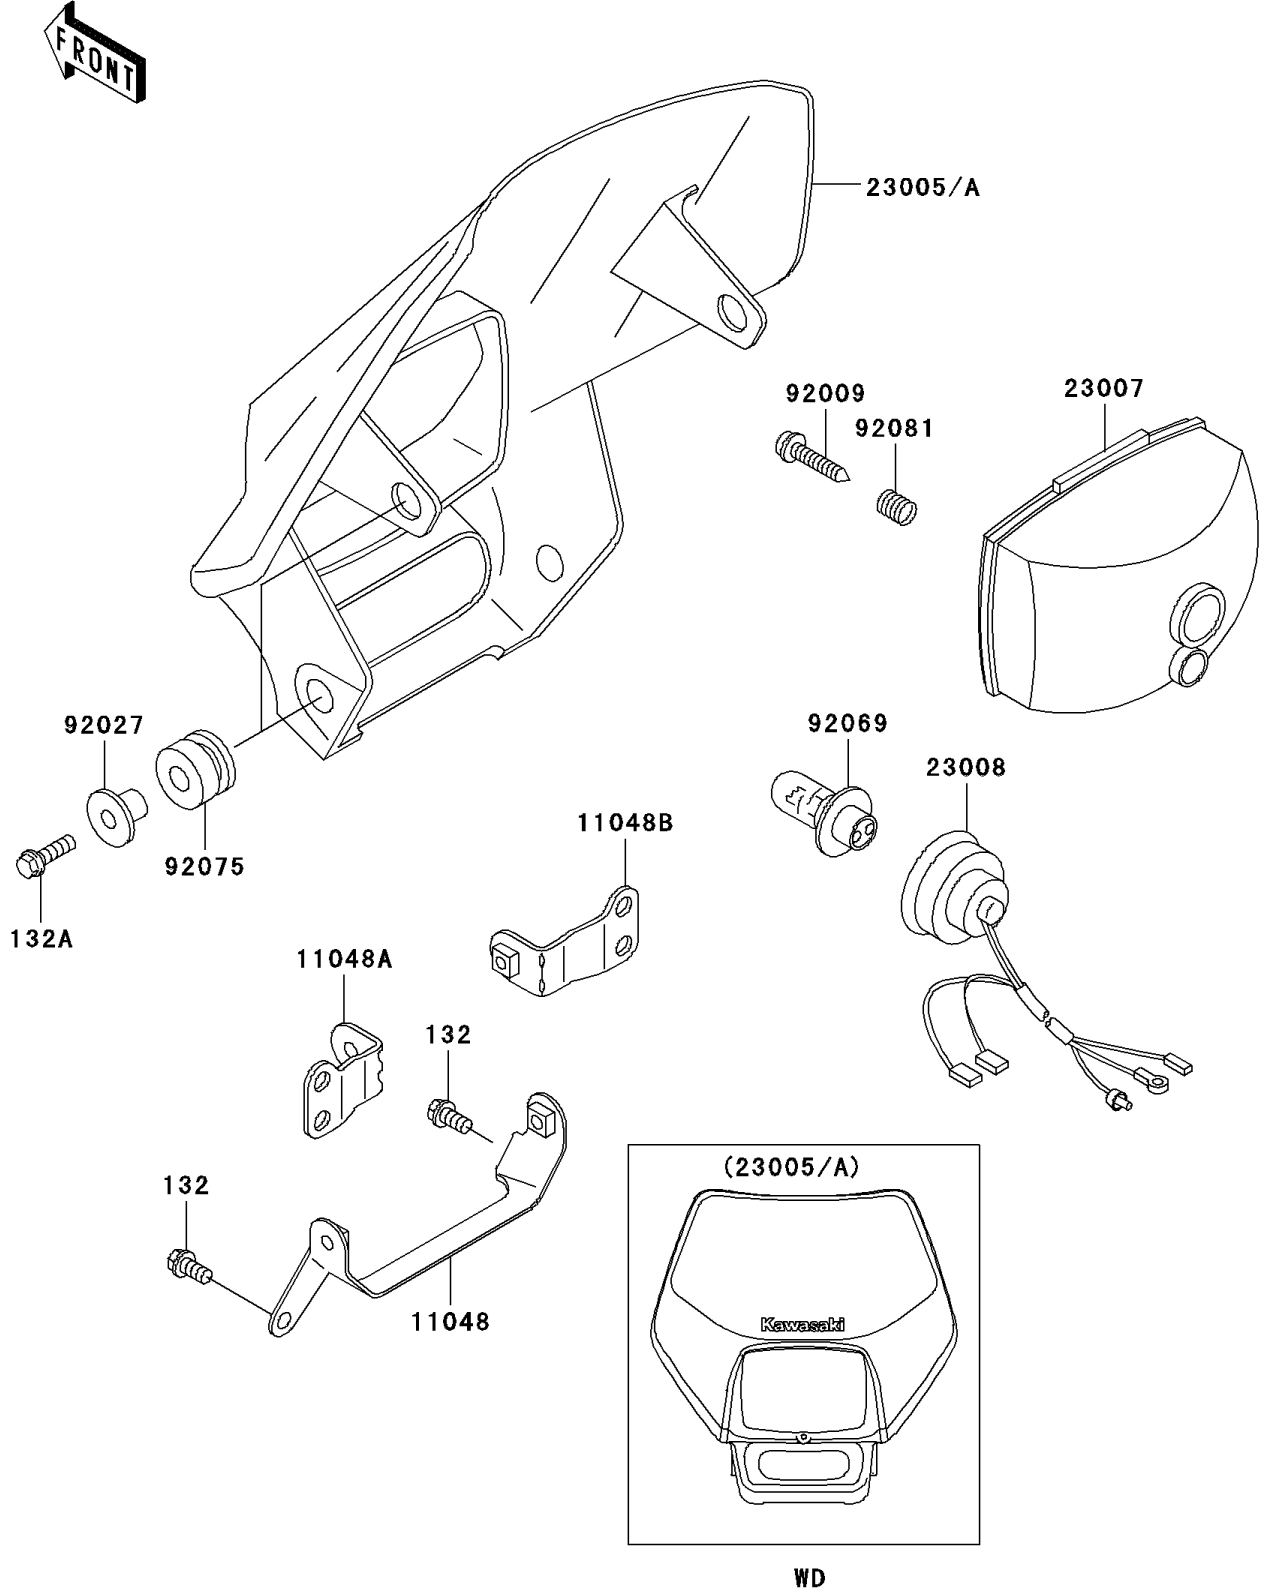

2004 KDX220R PARTS DIAGRAM

Headlight(s)

F2710

2004 KDX220R PARTS LIST

Headlight(s)

ITEM NAME	PART NUMBER	QUANTITY
BOLT-FLANGED-SMALL (Ref # 132)	132G0612	2
BOLT-FLANGED-SMALL (Ref # 132A)	132G0620	4
BRACKET,HEAD LAMP,LWR (Ref # 11048)	11048-1089	1
BRACKET,HEAD LAMP,UPP,LH (Ref # 11048A)	11048-1534	1
BRACKET,HEAD LAMP,UPP,RH (Ref # 11048B)	11048-1535	1
BODY-COMP-HEAD LAMP,L.GREEN (Ref # 23005A)	23005-5044-6W	1
LENS-COMP,HEAD LAMP (Ref # 23007)	23007-1246	1
SOCKET-ASSY,HEAD LAMP (Ref # 23008)	23008-1513	1
SCREW,TAPPING (Ref # 92009)	92009-1695	1
COLLAR (Ref # 92027)	92027-1183	4
BULB,12V 30/30W (Ref # 92069)	92069-1080	1
DAMPER,RUBBER (Ref # 92075)	92075-1123	4
SPRING,FOUCUS ADJUSTING (Ref # 92081)	92081-1519	1