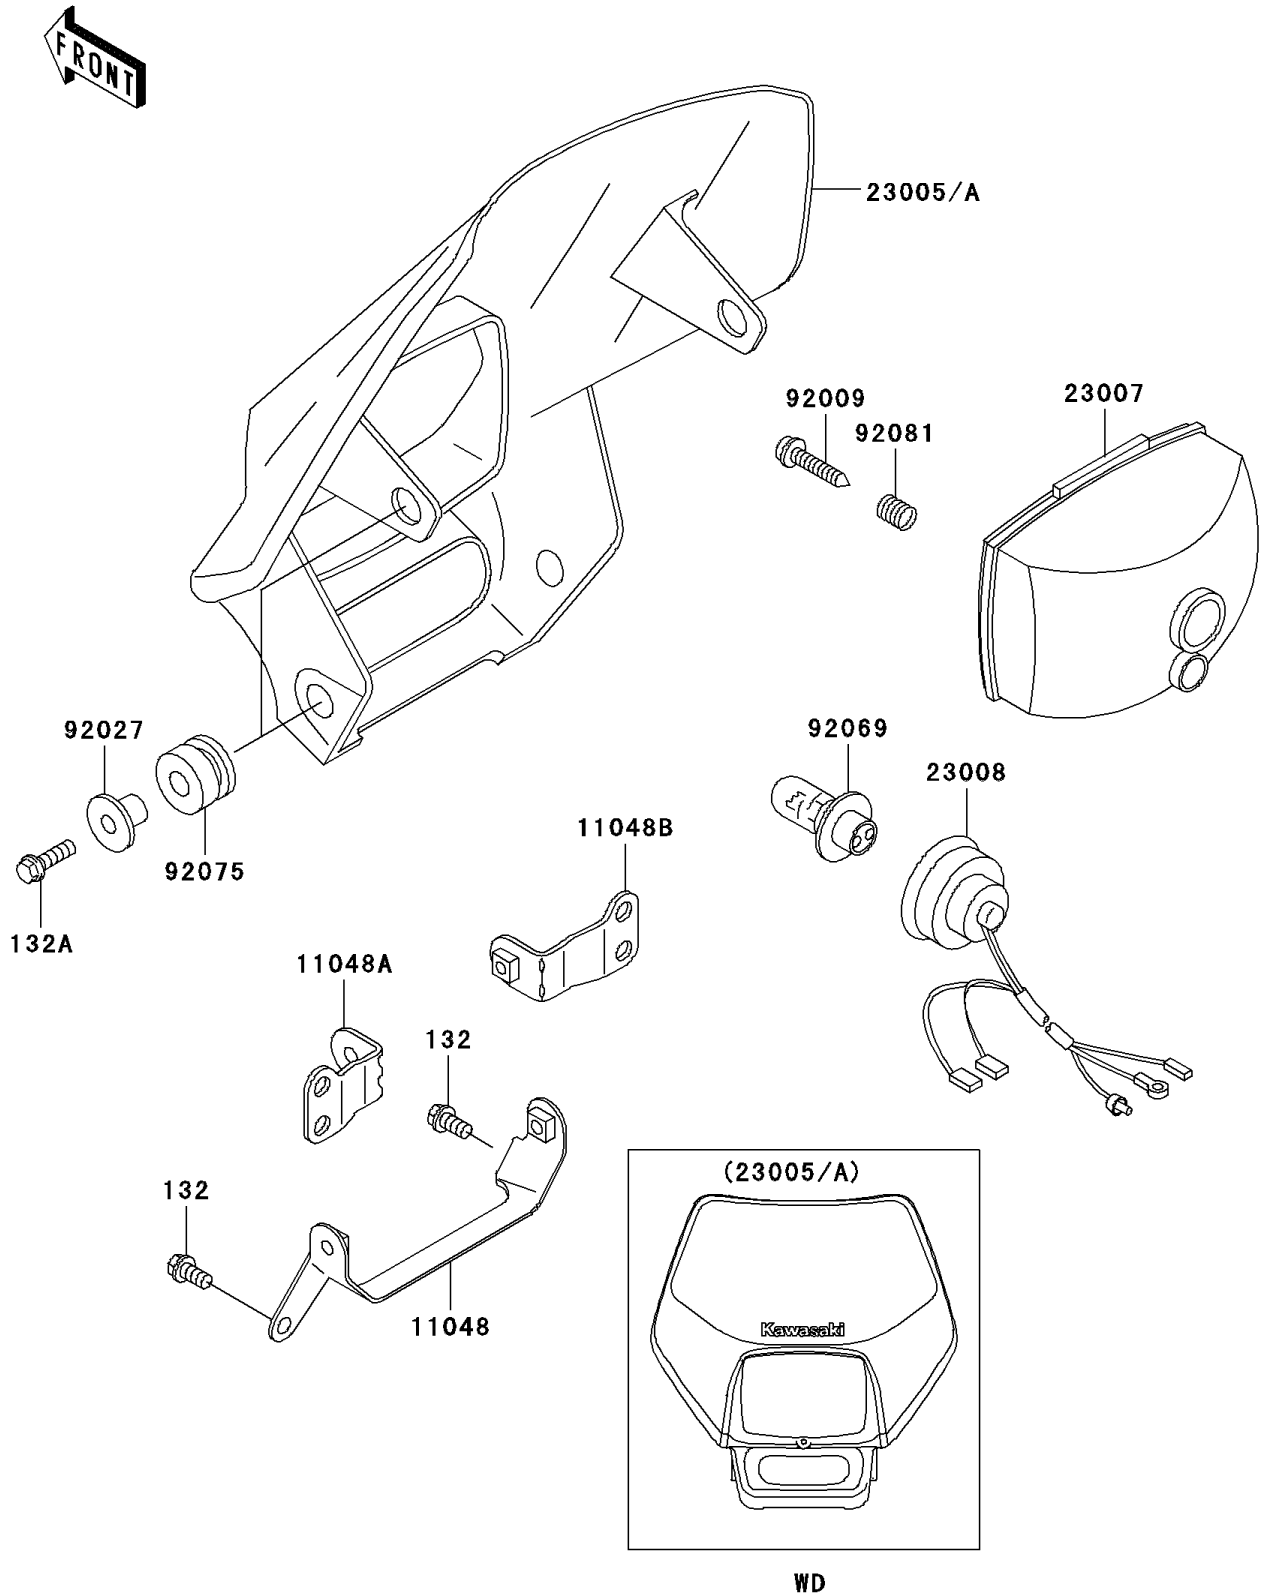

2003 KDX220R PARTS DIAGRAM

Headlight(s)

F2710

2003 KDX220R PARTS LIST

Headlight(s)

ITEM NAME	PART NUMBER	QUANTITY
BOLT-FLANGED-SMALL (Ref # 132)	132G0612	1
BOLT-FLANGED-SMALL (Ref # 132A)	132G0620	1
BRACKET,HEAD LAMP,LWR (Ref # 11048)	11048-1089	1
BRACKET,HEAD LAMP,UPP,LH (Ref # 11048A)	11048-1534	1
BRACKET,HEAD LAMP,UPP,RH (Ref # 11048B)	11048-1535	1
BODY-COMP-HEAD LAMP,L.GREEN (Ref # 23005A)	23005-5044-6W	1
LENS-COMP,HEAD LAMP (Ref # 23007)	23007-1246	1
SOCKET-ASSY,HEAD LAMP (Ref # 23008)	23008-1513	1
SCREW,TAPPING (Ref # 92009)	92009-1695	1
COLLAR (Ref # 92027)	92027-1183	1
BULB,12V 30/30W (Ref # 92069)	92069-1080	1
DAMPER,RUBBER (Ref # 92075)	92075-1123	1
SPRING,FOUCUS ADJUSTING (Ref # 92081)	92081-1519	1