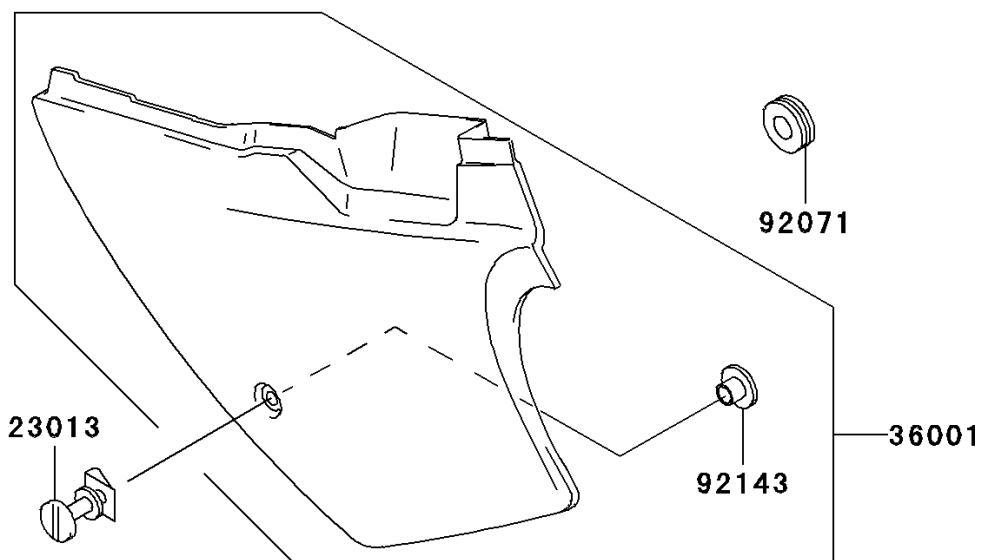

2005 KDX220R PARTS DIAGRAM

Side Covers/Chain Cover

F2610

92075

2005 KDX220R PARTS LIST

Side Covers/Chain Cover

ITEM NAME	PART NUMBER	QUANTITY
SCREW-ASSY (Ref # 23013)	23013-1051	1
COVER-SIDE,LH,S.WHITE (Ref # 36001)	36001-1526-266	1
COVER-SIDE,RH,S.WHITE (Ref # 36001A)	36001-1527-266	1
GROMMET (Ref # 92071)	92071-056	1
DAMPER (Ref # 92075)	92075-1967	1
DAMPER,AIR FILTER (Ref # 92075A)	92075-217	1
COLLAR (Ref # 92143)	92143-1196	1
BOLT,6X20 (Ref # 92150)	92150-1339	1