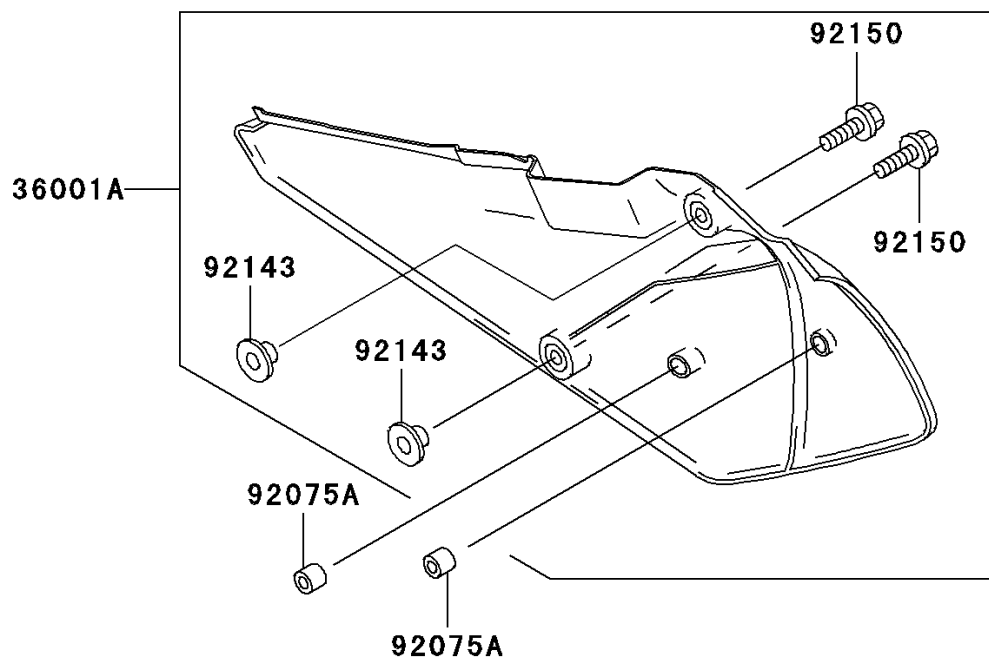

2005 KDX220R PARTS DIAGRAM

Side Covers/Chain Cover

F2610

92075

2005 KDX220R PARTS LIST

Side Covers/Chain Cover

ITEM NAME	PART NUMBER	QUANTITY
SCREW-ASSY (Ref # 23013)	23013-1051	1
COVER-SIDE,LH,S.WHITE (Ref # 36001)	36001-1526-266	1
COVER-SIDE,RH,S.WHITE (Ref # 36001A)	36001-1527-266	1
GROMMET (Ref # 92071)	92071-056	1
DAMPER (Ref # 92075)	92075-1967	1
DAMPER,AIR FILTER (Ref # 92075A)	92075-217	1
COLLAR (Ref # 92143)	92143-1196	1
BOLT,6X20 (Ref # 92150)	92150-1339	1