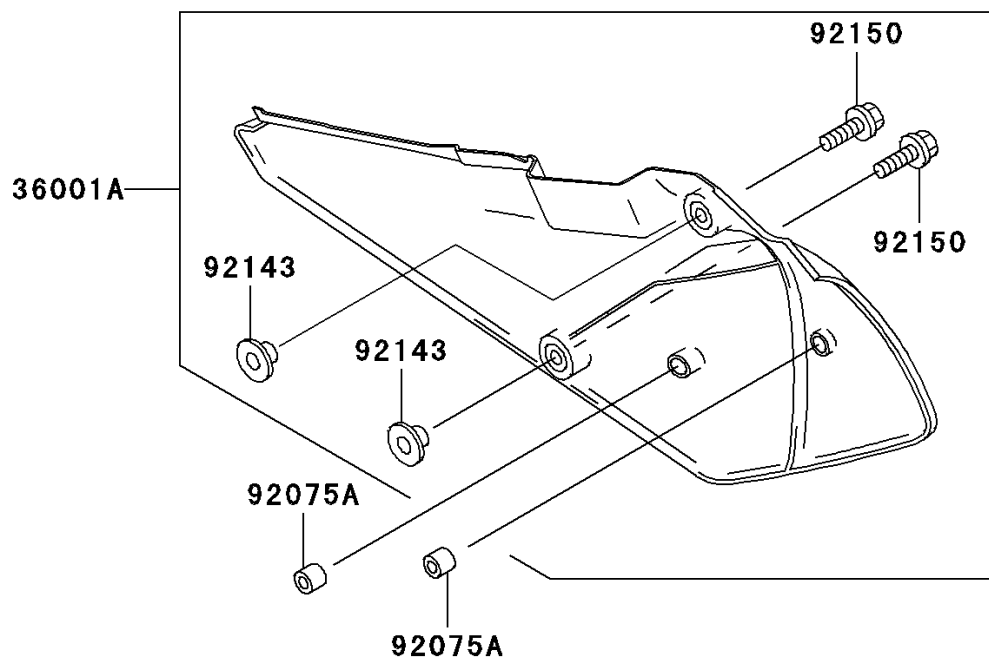

2003 KDX220R PARTS DIAGRAM

Side Covers/Chain Cover

F2610

92075

2003 KDX220R PARTS LIST

Side Covers/Chain Cover

ITEM NAME	PART NUMBER	QUANTITY
SCREW-ASSY (Ref # 23013)	23013-1051	1
COVER-SIDE,LH,S.WHITE (Ref # 36001)	36001-1526-266	1
COVER-SIDE,RH,S.WHITE (Ref # 36001A)	36001-1527-266	1
GROMMET (Ref # 92071)	92071-056	1
DAMPER (Ref # 92075)	92075-1967	1
DAMPER,AIR FILTER (Ref # 92075A)	92075-217	1
COLLAR (Ref # 92143)	92143-1196	1
BOLT,6X20 (Ref # 92150)	92150-1339	1