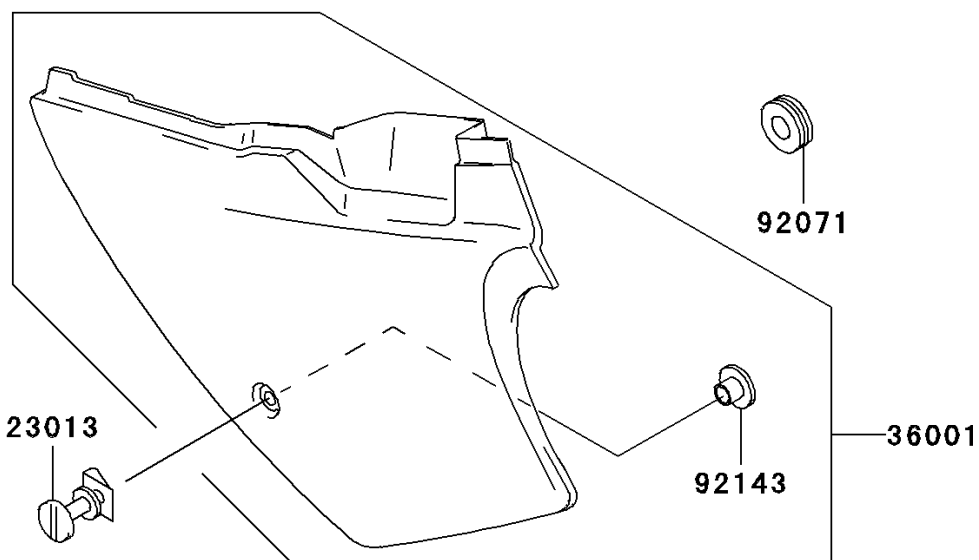

2003 KDX220R PARTS DIAGRAM

Side Covers/Chain Cover

F2610

92075

2003 KDX220R PARTS LIST

Side Covers/Chain Cover

ITEM NAME	PART NUMBER	QUANTITY
SCREW-ASSY (Ref # 23013)	23013-1051	1
COVER-SIDE,LH,S.WHITE (Ref # 36001)	36001-1526-266	1
COVER-SIDE,RH,S.WHITE (Ref # 36001A)	36001-1527-266	1
GROMMET (Ref # 92071)	92071-056	1
DAMPER (Ref # 92075)	92075-1967	1
DAMPER,AIR FILTER (Ref # 92075A)	92075-217	1
COLLAR (Ref # 92143)	92143-1196	1
BOLT,6X20 (Ref # 92150)	92150-1339	1