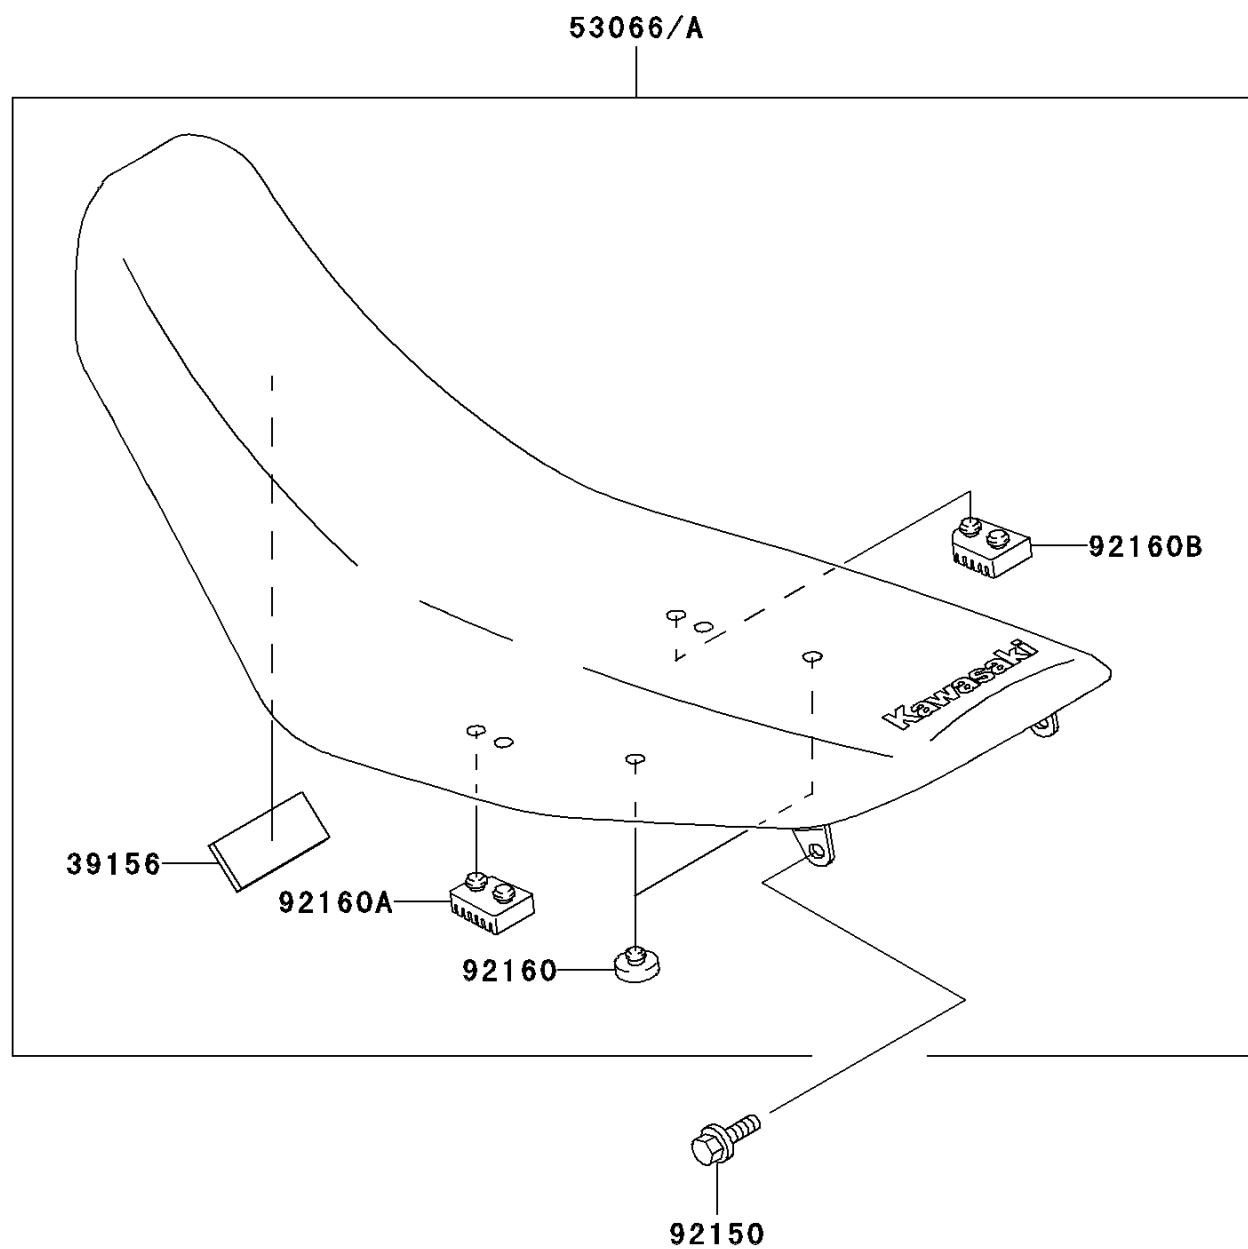

2005 KDX220R PARTS DIAGRAM

Seat

F2510

2005 KDX220R PARTS LIST

Seat

ITEM NAME	PART NUMBER	QUANTITY
PAD (Ref # 39156)	39156-1419	1
SEAT-ASSY,DUAL,BLACK (Ref # 53066)	53066-0051-MA	1
BOLT,6X14 (Ref # 92150)	92150-1340	1
DAMPER (Ref # 92160)	92160-1396	1
DAMPER,SEAT,LH (Ref # 92160A)	92160-1575	1
DAMPER,SEAT,RH (Ref # 92160B)	92160-1576	1