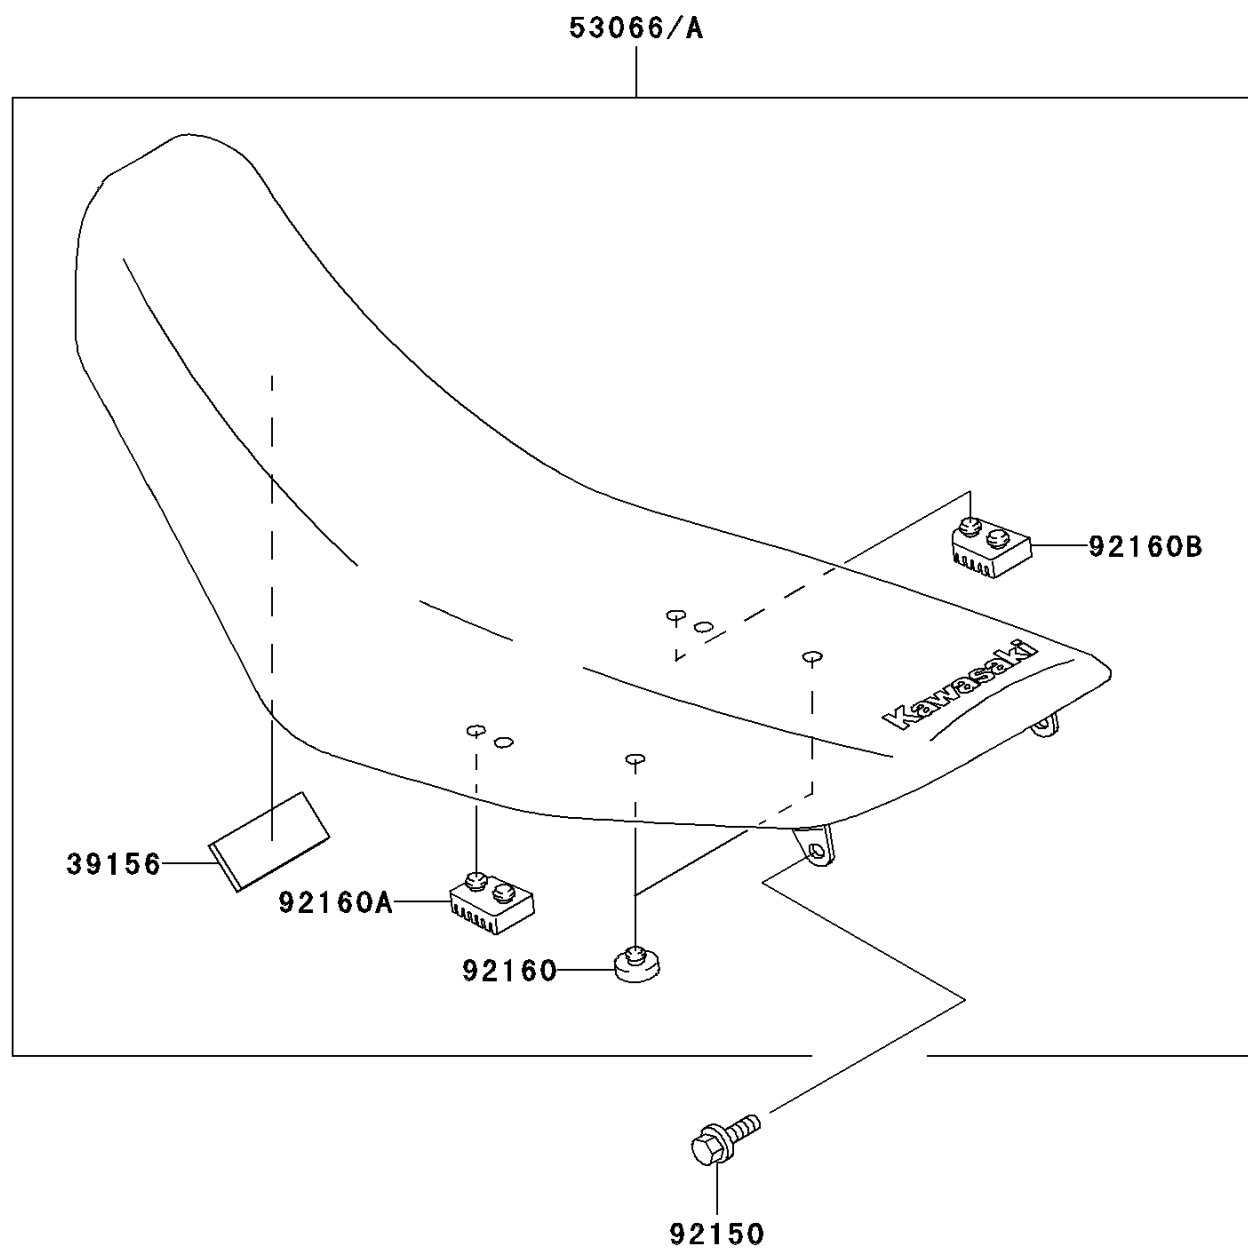

2003 KDX220R PARTS DIAGRAM

Seat

F2510

2003 KDX220R PARTS LIST

Seat

ITEM NAME	PART NUMBER	QUANTITY
PAD (Ref # 39156)	39156-1419	1
SEAT-ASSY,DUAL,BLACK (Ref # 53066A)	53066-1052-MW	1
BOLT,6X14 (Ref # 92150)	92150-1340	1
DAMPER (Ref # 92160)	92160-1396	1
DAMPER,SEAT,LH (Ref # 92160A)	92160-1575	1
DAMPER,SEAT,RH (Ref # 92160B)	92160-1576	1