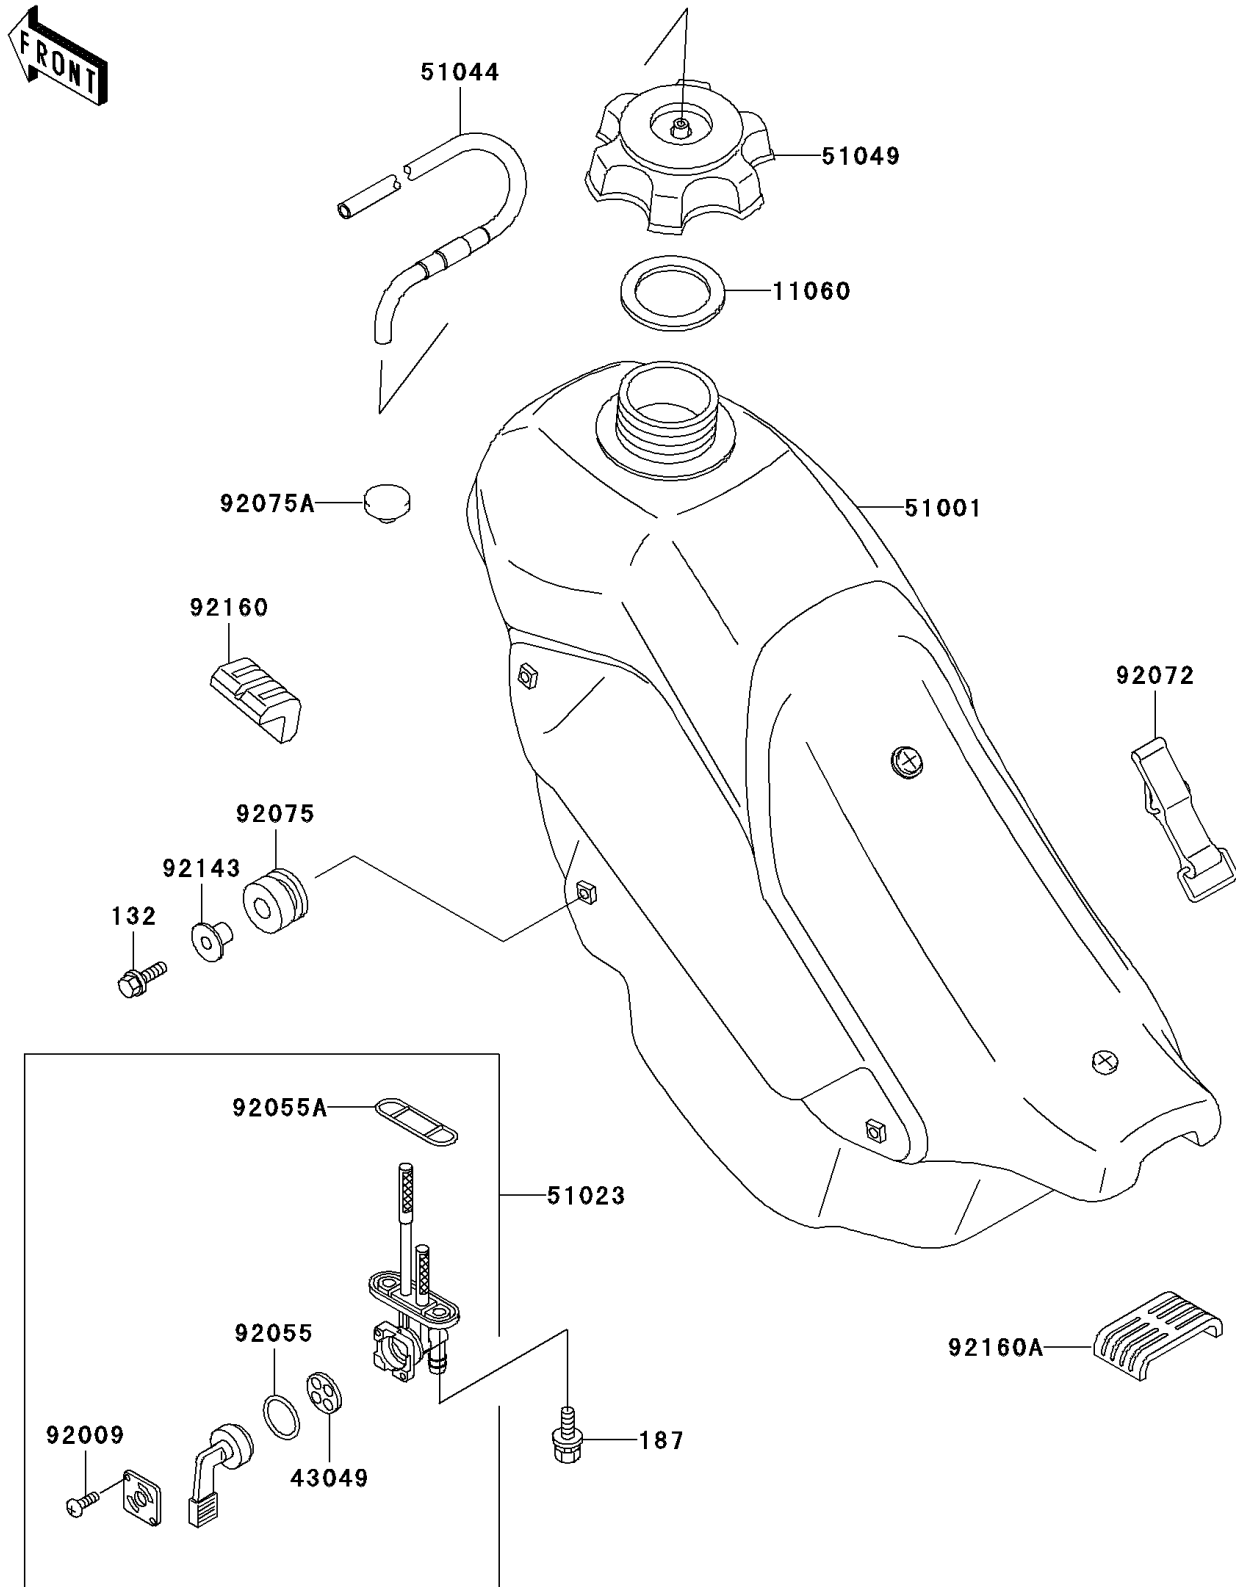

2005 KDX220R PARTS DIAGRAM

Fuel Tank

F2410

2005 KDX220R PARTS LIST

Fuel Tank

ITEM NAME	PART NUMBER	QUANTITY
BOLT-FLANGED-SMALL (Ref # 132)	132G0620	1
BOLT-UPSET-WSP (Ref # 187)	187B0616	1
GASKET,FUEL TANK CAP (Ref # 11060)	11060-1340	1
PACKING,VALVE (Ref # 43049)	43049-1102	1
TANK-COMP-FUEL,F.BLACK (Ref # 51001)	51001-1668-6Z	1
TAP-ASSY,FUEL (Ref # 51023)	51023-1359	1
TUBE-ASSY (Ref # 51044)	51044-1185	1
CAP-TANK,FUEL (Ref # 51049)	51049-1108	1
SCREW,3X5 (Ref # 92009)	92009-1123	1
RING-O,FUEL TAP LEVER (Ref # 92055)	92055-1111	1
RING-O,FUEL TAP PACKING (Ref # 92055A)	92055-1348	1
BAND,FUEL TANK (Ref # 92072)	92072-1229	1
DAMPER,RUBBER (Ref # 92075)	92075-1123	1
DAMPER (Ref # 92075A)	92075-281	1
COLLAR (Ref # 92143)	92143-1353	1
DAMPER,FUEL TANK (Ref # 92160)	92160-1328	1
DAMPER,FUEL TANK,RR (Ref # 92160A)	92160-1397	1