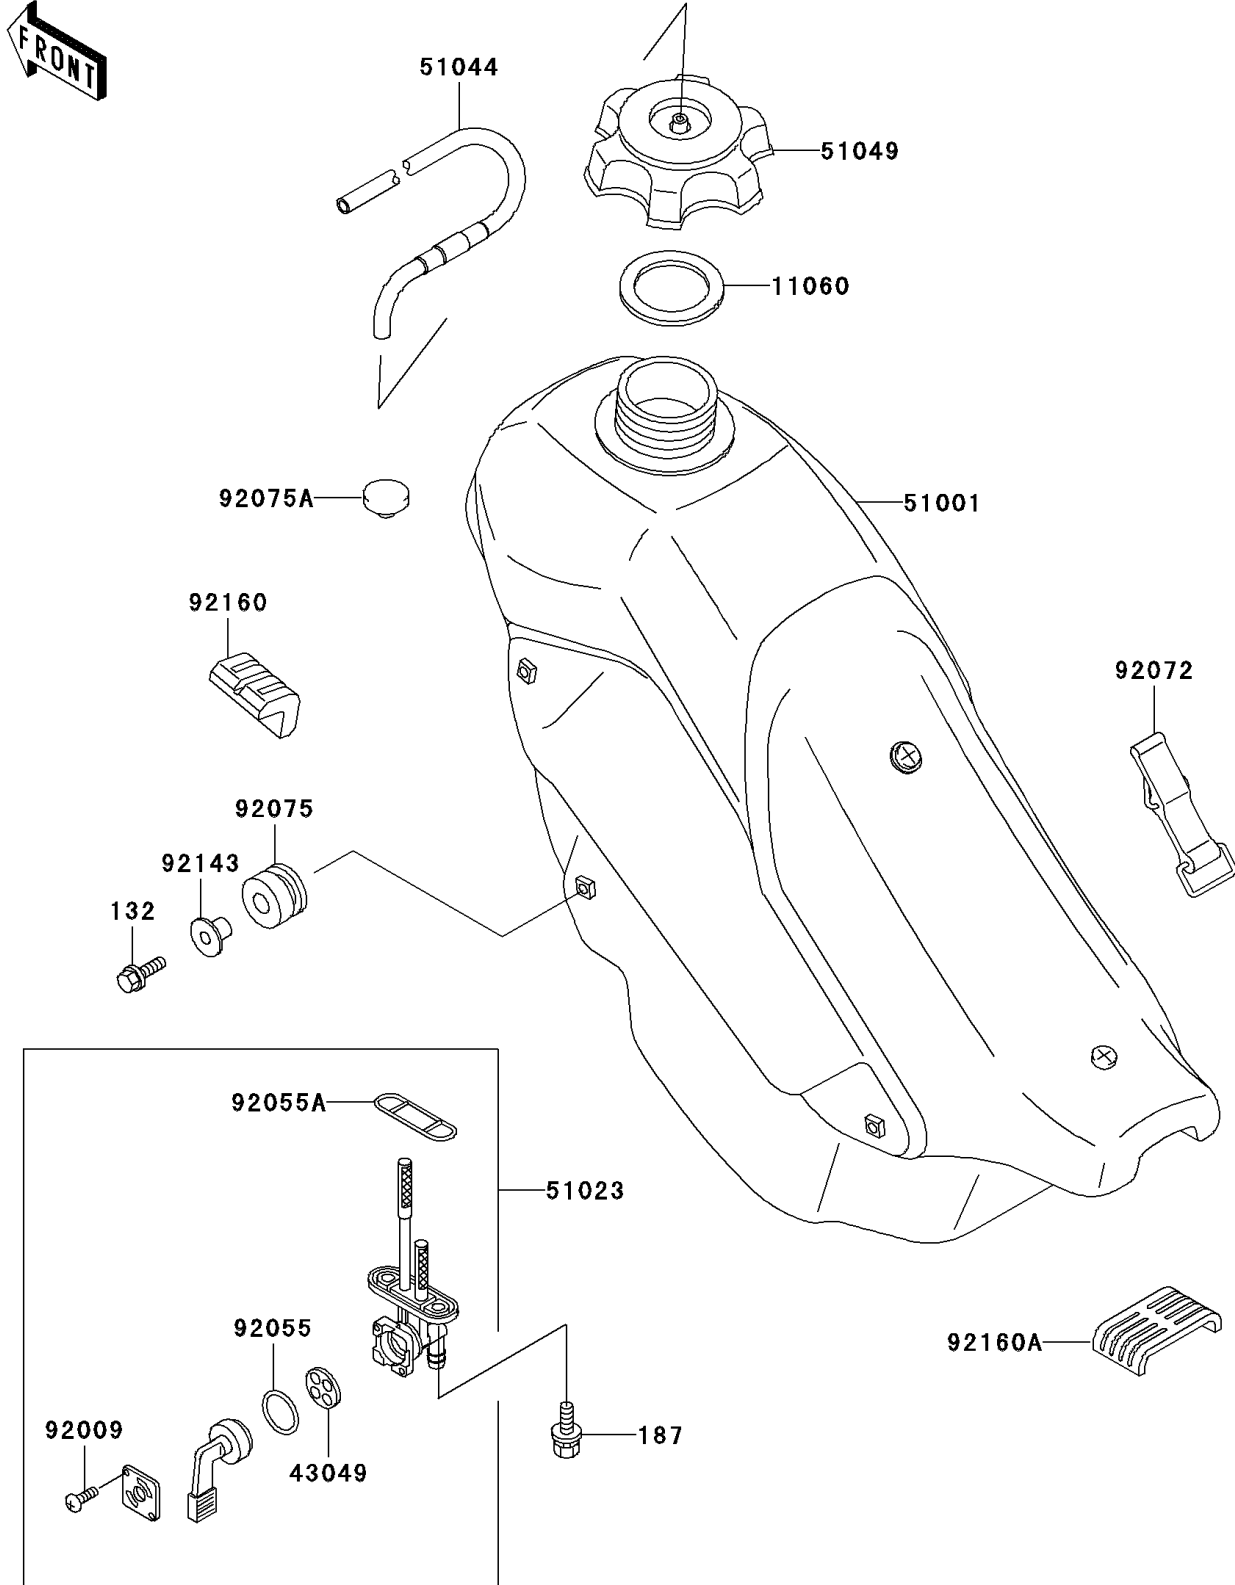

# 2004 KDX220R PARTS DIAGRAM

Fuel Tank

F2410

## 2004 KDX220R PARTS LIST

### Fuel Tank

ITEM NAME	PART NUMBER	QUANTITY
BOLT-FLANGED-SMALL (Ref # 132)	132G0620	2
BOLT-UPSET-WSP (Ref # 187)	187B0616	2
GASKET,FUEL TANK CAP (Ref # 11060)	11060-1340	1
PACKING,VALVE (Ref # 43049)	43049-1102	1
TANK-COMP-FUEL,F.BLACK (Ref # 51001)	51001-1668-6Z	1
TAP-ASSY,FUEL (Ref # 51023)	51023-1359	1
TUBE-ASSY (Ref # 51044)	51044-1185	1
CAP-TANK,FUEL (Ref # 51049)	51049-1108	1
SCREW,3X5 (Ref # 92009)	92009-1123	2
RING-O,FUEL TAP LEVER (Ref # 92055)	92055-1111	1
RING-O,FUEL TAP PACKING (Ref # 92055A)	92055-1348	1
BAND,FUEL TANK (Ref # 92072)	92072-1229	1
DAMPER,RUBBER (Ref # 92075)	92075-1123	2
DAMPER (Ref # 92075A)	92075-281	1
COLLAR (Ref # 92143)	92143-1353	2
DAMPER,FUEL TANK (Ref # 92160)	92160-1328	4
DAMPER,FUEL TANK,RR (Ref # 92160A)	92160-1397	1