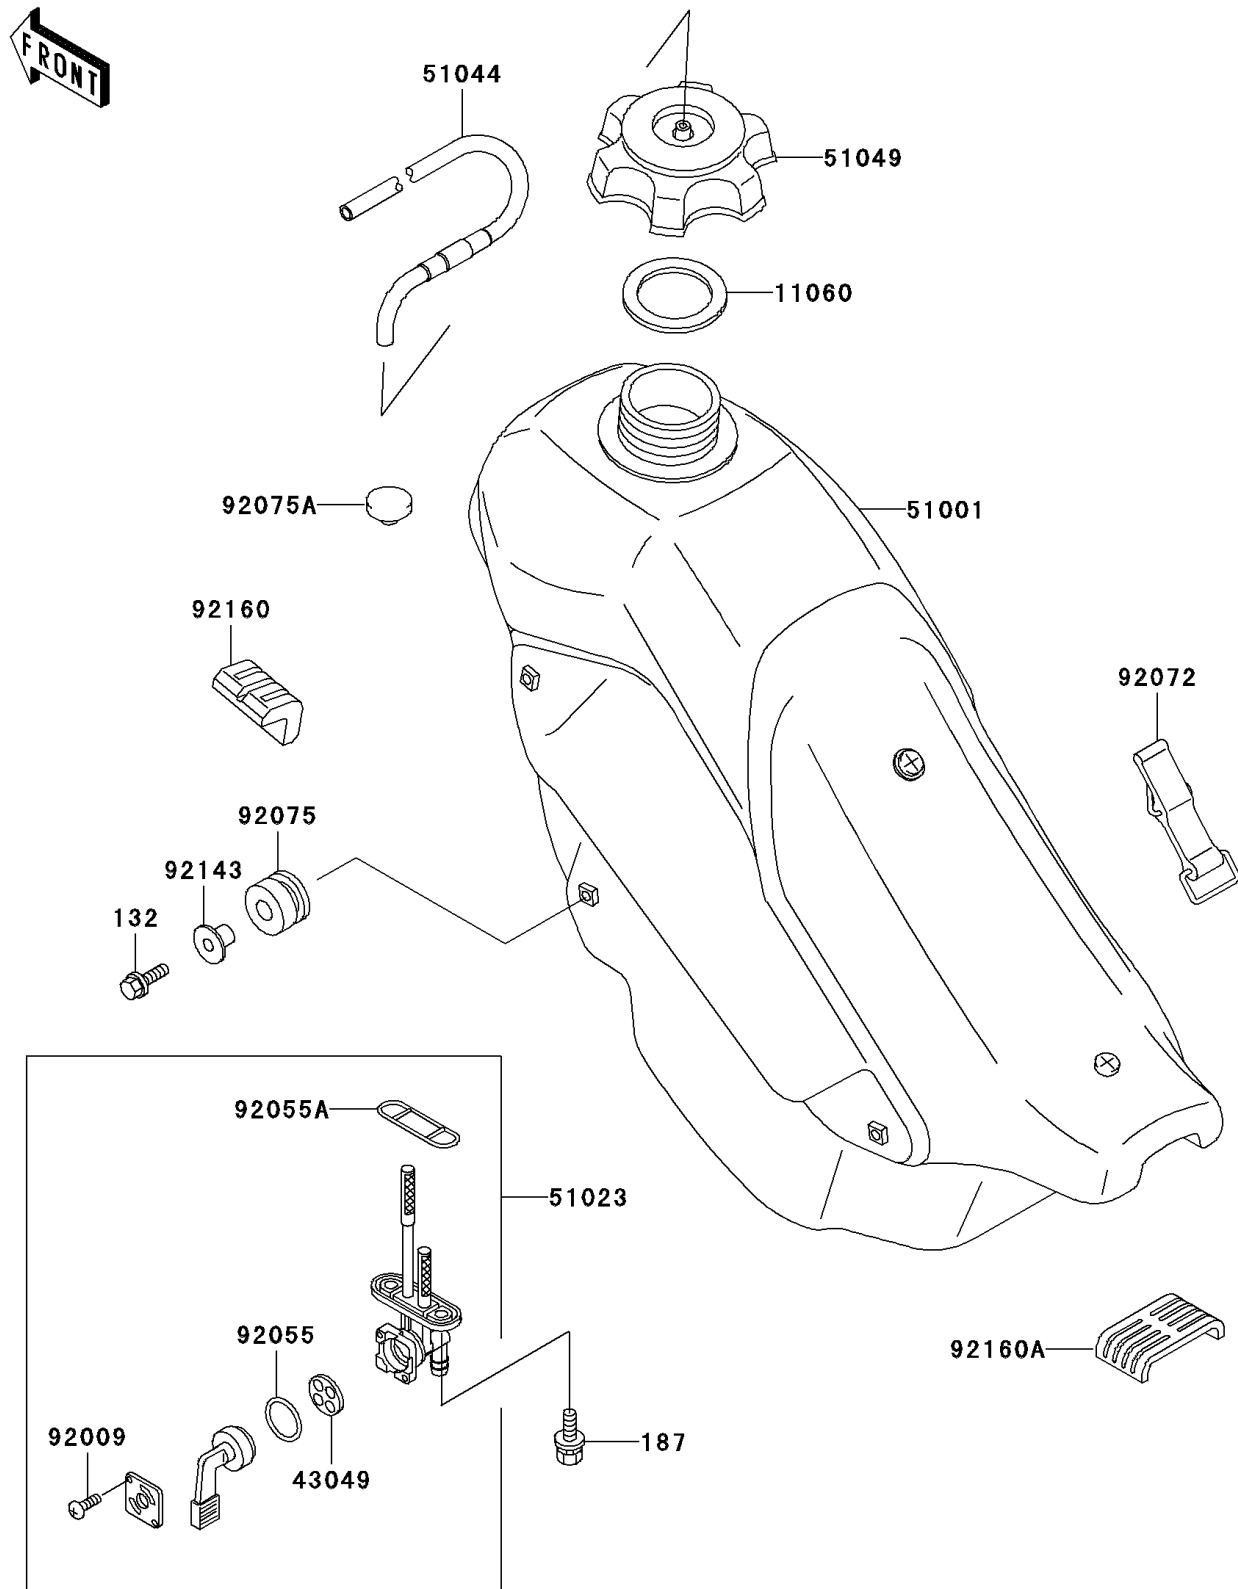

2003 KDX220R PARTS DIAGRAM

Fuel Tank

F2410

2003 KDX220R PARTS LIST

Fuel Tank

ITEM NAME	PART NUMBER	QUANTITY
BOLT-FLANGED-SMALL (Ref # 132)	132G0620	1
BOLT-UPSET-WSP (Ref # 187)	187B0616	1
GASKET,FUEL TANK CAP (Ref # 11060)	11060-1340	1
PACKING,VALVE (Ref # 43049)	43049-1102	1
TANK-COMP-FUEL,F.BLACK (Ref # 51001)	51001-1668-6Z	1
TAP-ASSY,FUEL (Ref # 51023)	51023-1359	1
TUBE-ASSY (Ref # 51044)	51044-1185	1
CAP-TANK,FUEL (Ref # 51049)	51049-1108	1
SCREW,3X5 (Ref # 92009)	92009-1123	1
RING-O,FUEL TAP LEVER (Ref # 92055)	92055-1111	1
RING-O,FUEL TAP PACKING (Ref # 92055A)	92055-1348	1
BAND,FUEL TANK (Ref # 92072)	92072-1229	1
DAMPER,RUBBER (Ref # 92075)	92075-1123	1
DAMPER (Ref # 92075A)	92075-281	1
COLLAR (Ref # 92143)	92143-1353	1
DAMPER,FUEL TANK (Ref # 92160)	92160-1328	1
DAMPER,FUEL TANK,RR (Ref # 92160A)	92160-1397	1