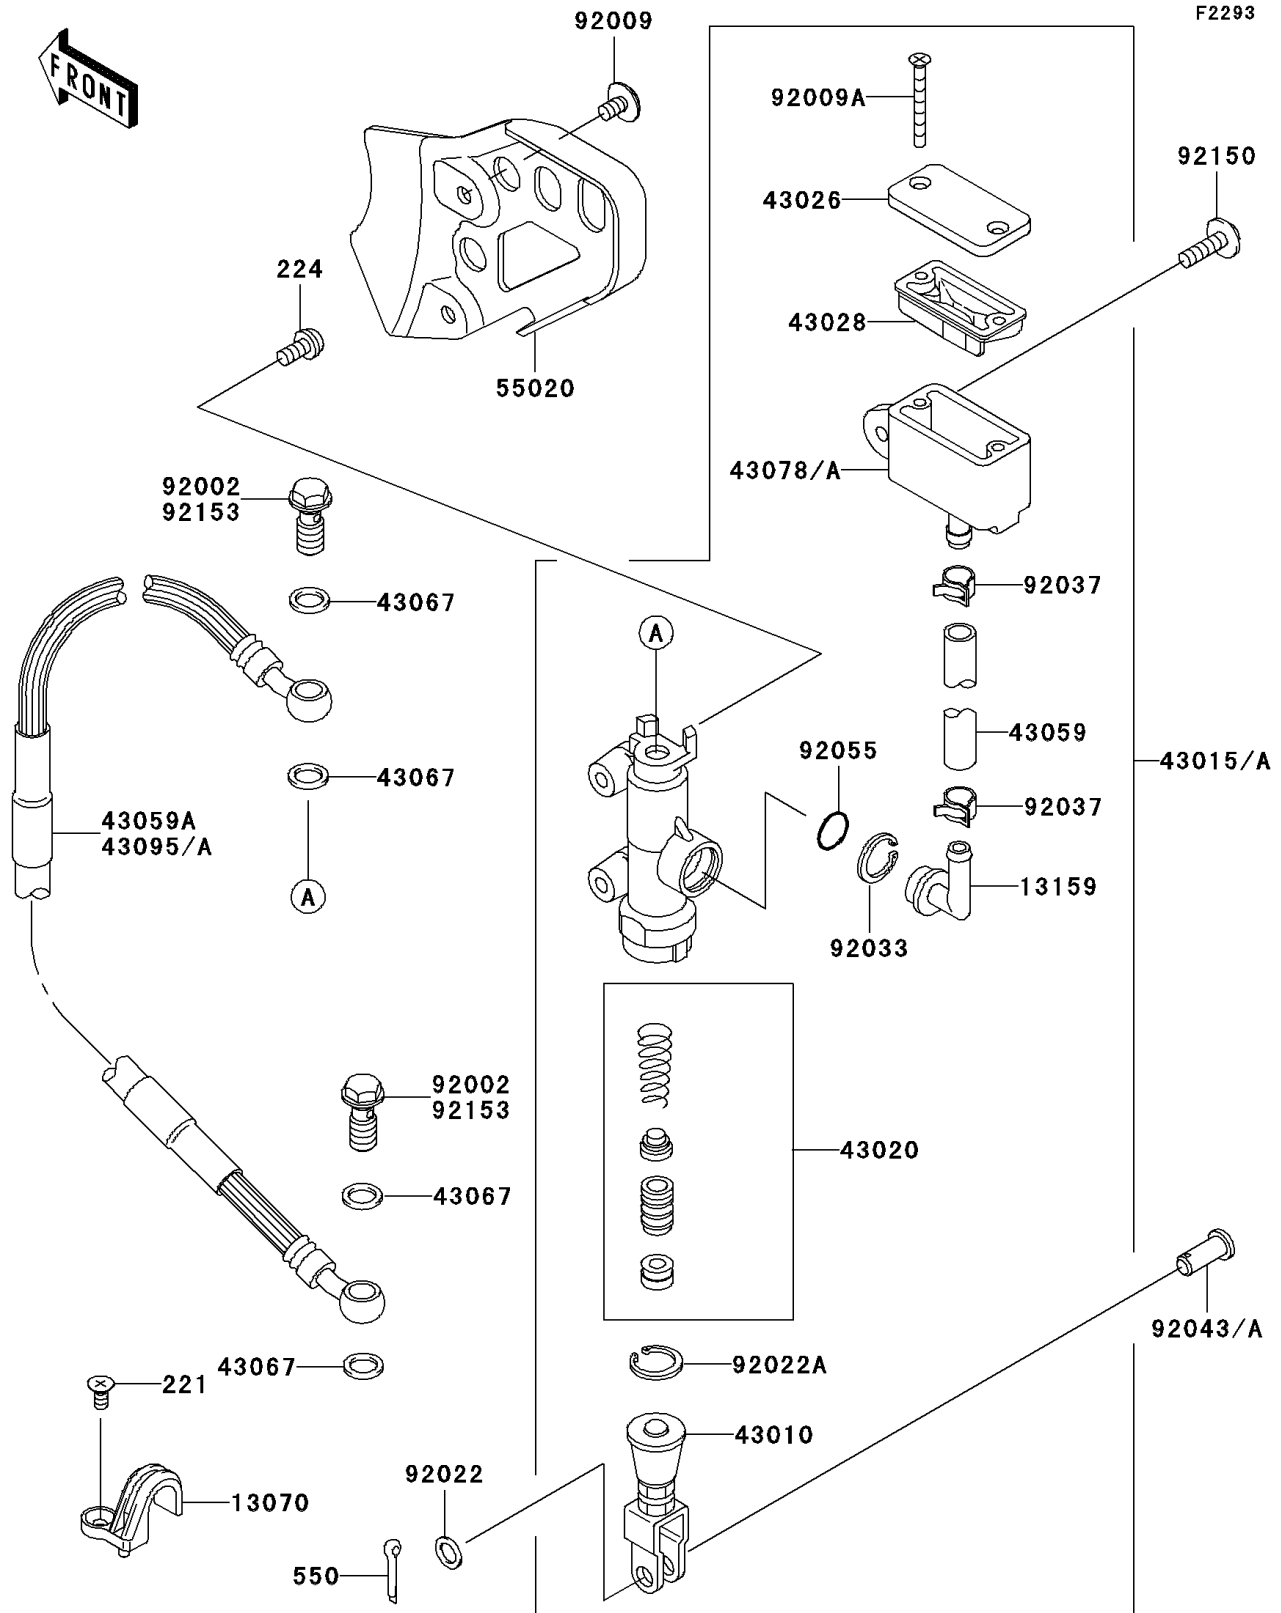

# 2004 KDX220R PARTS DIAGRAM

## Rear Master Cylinder

## 2004 KDX220R PARTS LIST

### Rear Master Cylinder

ITEM NAME	PART NUMBER	QUANTITY
SCREW-CSK-CROS (Ref # 221)	221B0510	2
SCREW-PAN-WP-CROS (Ref # 224)	224B0614	2
PIN-COTTER,2.0X15 (Ref # 550)	550D2015	1
GUIDE,HOSE (Ref # 13070)	13070-1275	2
CONNECTOR (Ref # 13159)	13159-1056	1
ROD-ASSY-BRAKE (Ref # 43010)	43010-1068	1
CYLINDER-ASSY-MASTER,RR (Ref # 43015A)	43015-1711	1
PISTON-COMP-BRAKE (Ref # 43020)	43020-1094	1
CAP-BRAKE (Ref # 43026)	43026-1075	1
DIAPHRAGM (Ref # 43028)	43028-1067	1
HOSE-BRAKE (Ref # 43059)	43059-1561	1
WASHER,10.5X15X1.5 (Ref # 43067)	43067-001	4
RESERVOIR (Ref # 43078A)	43078-1189	1
HOSE-BRAKE,RR (Ref # 43095)	43095-0013	1
GUARD,RR M/CYLINDER&OIL TANK (Ref # 55020)	55020-1487	1
BOLT,OIL,L=23 (Ref # 92002)	92002-1888	2
SCREW,6X10,WHITE (Ref # 92009)	92009-1286	2
SCREW,4X40 (Ref # 92009A)	92009-1596	2
WASHER,8.5X13X1 (Ref # 92022)	92022-1028	1
WASHER,CIRCRIP (Ref # 92022A)	92022-1601	1
RING-SNAP,20.5MM (Ref # 92033)	92033-1186	1
CLAMP (Ref # 92037)	92037-1710	2
PIN (Ref # 92043A)	92043-1039	1
RING-O,MASTER CYLINDER (Ref # 92055)	92055-1251	1
BOLT,6X20 (Ref # 92150)	92150-1339	1