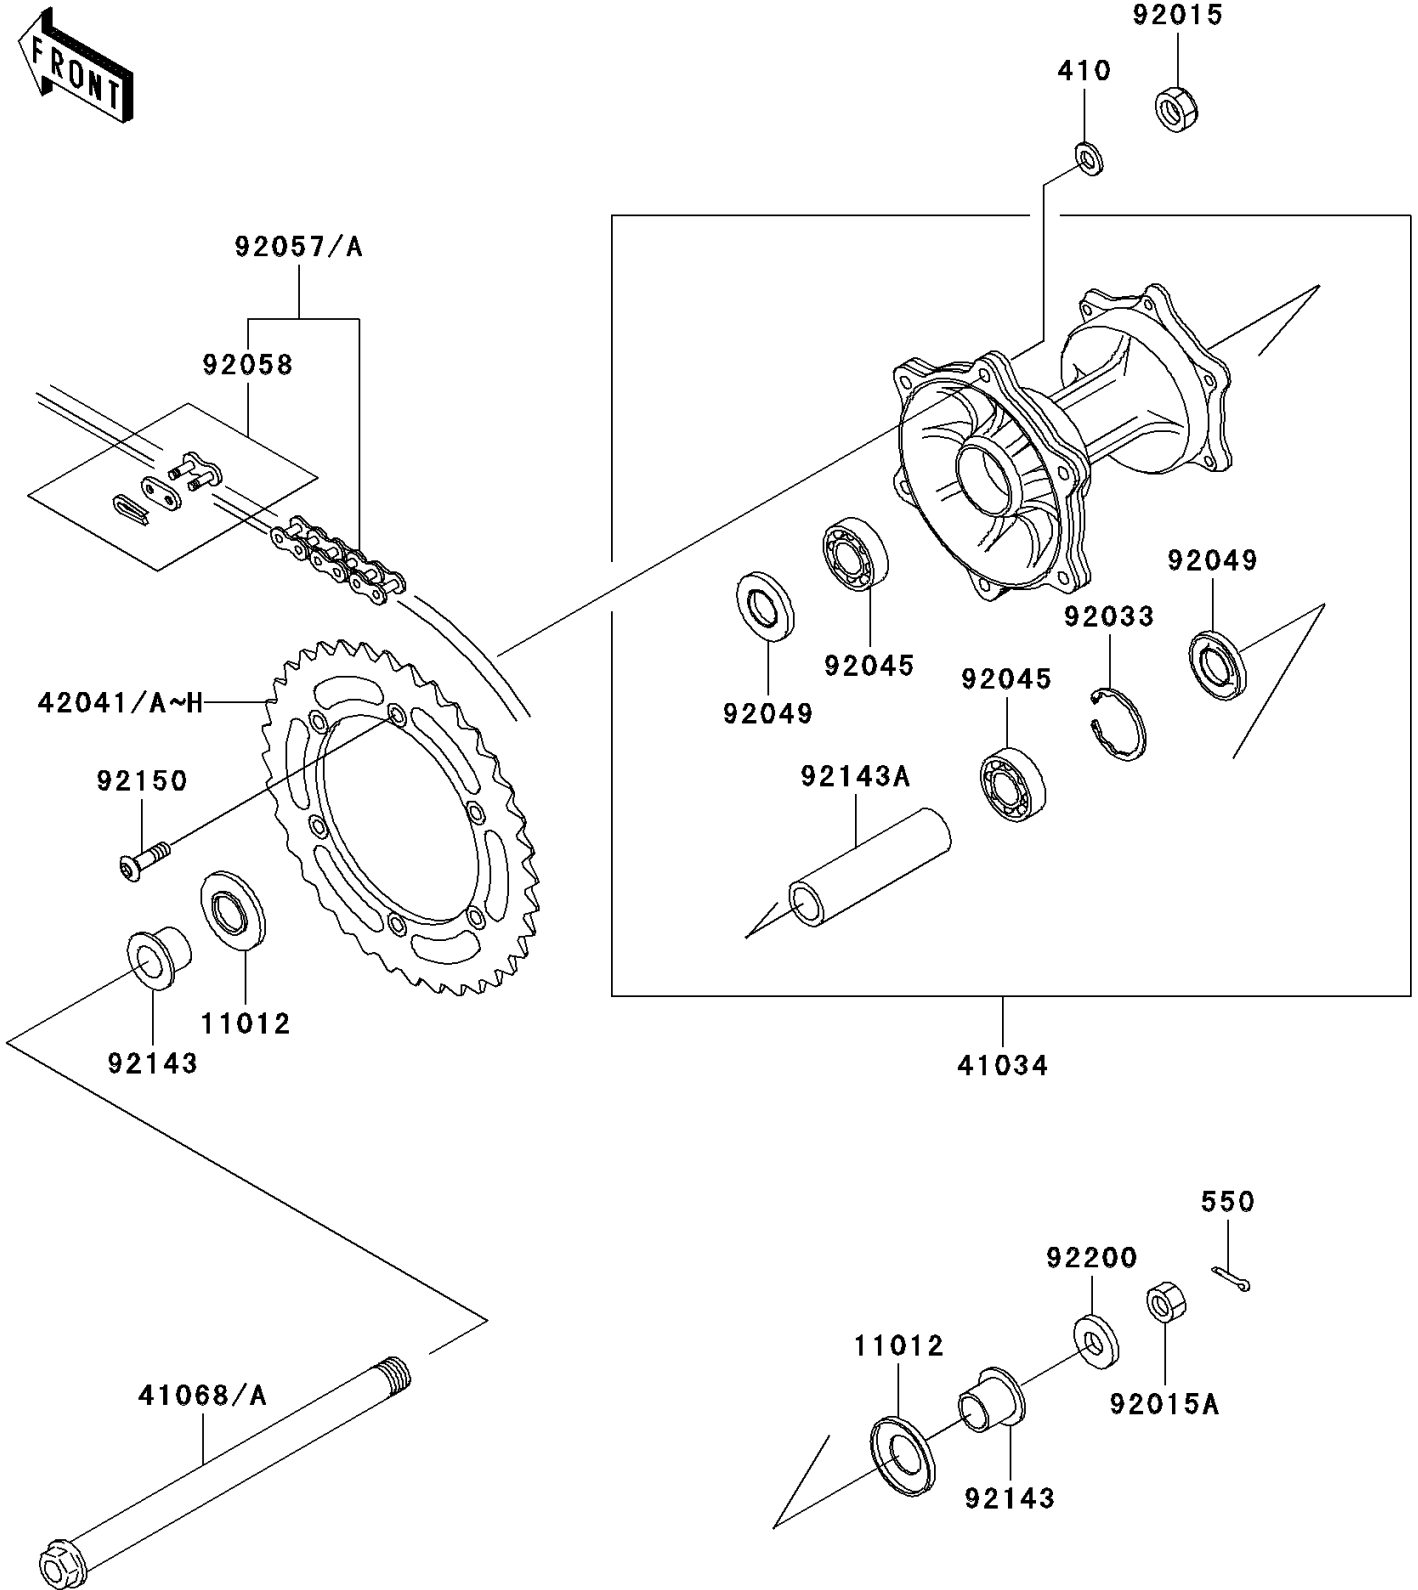

2005 KDX220R PARTS DIAGRAM

Rear Hub

F2240

2005 KDX220R PARTS LIST

Rear Hub

ITEM NAME	PART NUMBER	QUANTITY
WASHER-PLAIN-SMALL,8MM (Ref # 410)	410B0800	1
PIN-COTTER,3X25 (Ref # 550)	550S3025	1
CAP,AXLE (Ref # 11012)	11012-1581	1
DRUM-ASSY,REAR BRAKE (Ref # 41034)	41034-1216	1
AXLE,RR (Ref # 41068)	41068-0014	1
SPROCKET-HUB,44T (Ref # 42041)	42041-1323	1
SPROCKET-HUB,46T (Ref # 42041A)	42041-1381	1
SPROCKET-HUB,47T (Ref # 42041B)	42041-1382	1
SPROCKET-HUB,48T (Ref # 42041C)	42041-1383	1
SPROCKET-HUB,49T (Ref # 42041D)	42041-1384	1
SPROCKET-HUB,50T (Ref # 42041E)	42041-1408	1
SPROCKET-HUB,45T (Ref # 42041F)	42041-1413	1
SPROCKET-HUB,51T (Ref # 42041G)	42041-1428	1
SPROCKET-HUB,43T (Ref # 42041H)	42041-1436	1
NUT,8MM (Ref # 92015)	92015-1432	1
NUT,LOCK,20MM (Ref # 92015A)	92015-1770	1
RING-SNAP,42MM (Ref # 92033)	92033-1041	1
BEARING-BALL,6004X8JRLX2/3A (Ref # 92045)	92045-1239	1
SEAL-OIL,BJNC2 25425 (Ref # 92049)	92049-1203	1
CHAIN,DRIVE,EK520SR-02X108L (Ref # 92057)	92057-1400	1
CHAIN,DRIVE,EK520SR-02X110L (Ref # 92057A)	92057-1401	1
JOINT-CHAIN,DRIVE,EK520SR-02 (Ref # 92058)	92058-1060	1
COLLAR,RR AXLE,L=22 (Ref # 92143)	92143-1259	1
COLLAR,RR BRAKE DRUM,L=105 (Ref # 92143A)	92143-1402	1
BOLT,SOCKET,8X28 (Ref # 92150)	92150-1978	1
WASHER,20.2X36X2 (Ref # 92200)	92200-1146	1