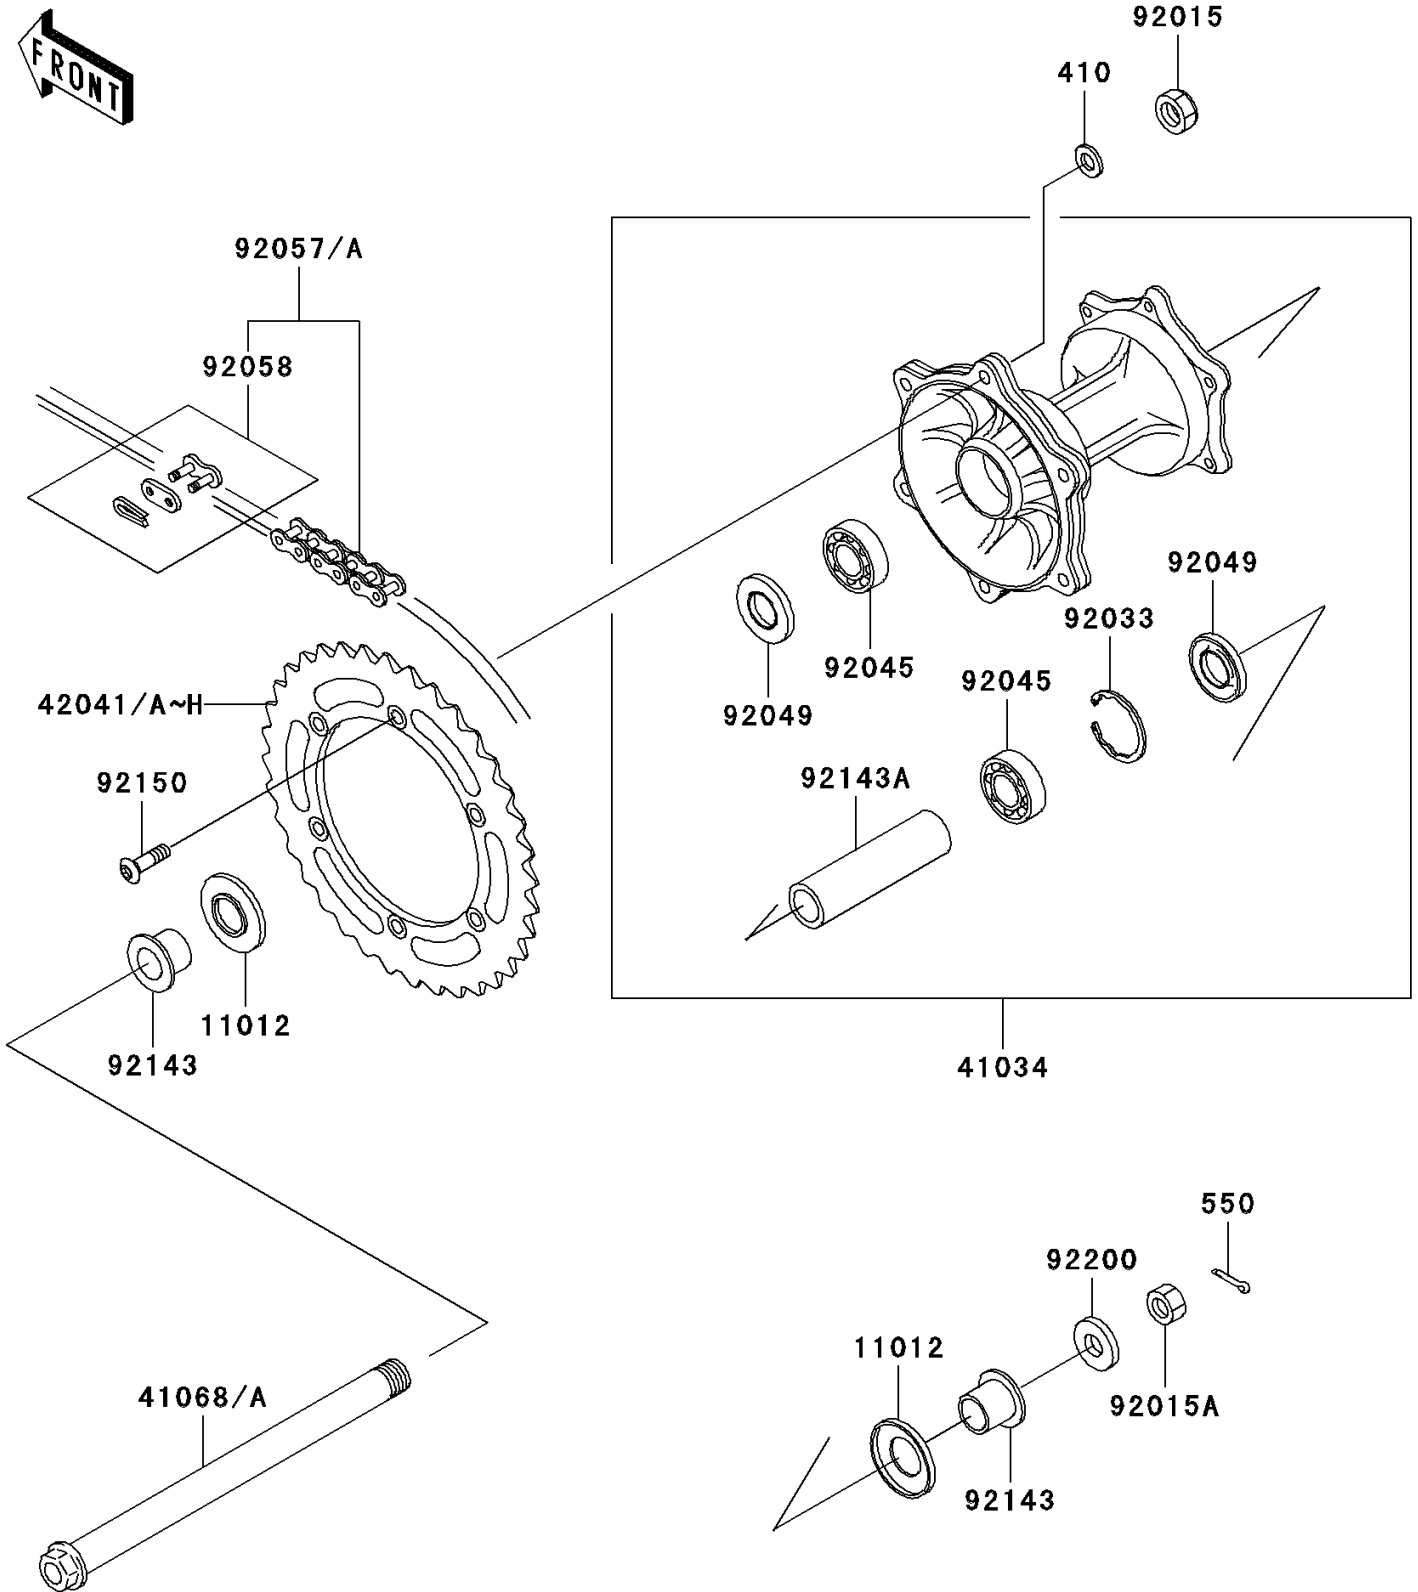

2004 KDX220R PARTS DIAGRAM

Rear Hub

F2240

2004 KDX220R PARTS LIST

Rear Hub

ITEM NAME	PART NUMBER	QUANTITY
WASHER-PLAIN-SMALL,8MM (Ref # 410)	410B0800	6
PIN-COTTER,3X25 (Ref # 550)	550S3025	1
CAP,AXLE (Ref # 11012)	11012-1581	2
DRUM-ASSY,REAR BRAKE (Ref # 41034)	41034-1216	1
AXLE,RR (Ref # 41068A)	41068-1341	1
SPROCKET-HUB,44T (Ref # 42041)	42041-1323	1
SPROCKET-HUB,46T (Ref # 42041A)	42041-1381	1
SPROCKET-HUB,47T (Ref # 42041B)	42041-1382	1
SPROCKET-HUB,48T (Ref # 42041C)	42041-1383	1
SPROCKET-HUB,49T (Ref # 42041D)	42041-1384	1
SPROCKET-HUB,50T (Ref # 42041E)	42041-1408	1
SPROCKET-HUB,45T (Ref # 42041F)	42041-1413	1
SPROCKET-HUB,51T (Ref # 42041G)	42041-1428	1
SPROCKET-HUB,43T (Ref # 42041H)	42041-1436	1
NUT,8MM (Ref # 92015)	92015-1432	6
NUT,LOCK,20MM (Ref # 92015A)	92015-1770	1
RING-SNAP,42MM (Ref # 92033)	92033-1041	1
BEARING-BALL,6004X8JRLX2/3A (Ref # 92045)	92045-1239	2
SEAL-OIL,BJNC2 25425 (Ref # 92049)	92049-1203	2
CHAIN,DRIVE,EK520SR-O2X108L (Ref # 92057)	92057-1400	1
CHAIN,DRIVE,EK520SR-O2X110L (Ref # 92057A)	92057-1401	1
JOINT-CHAIN,DRIVE,EK520SR-O2 (Ref # 92058)	92058-1060	1
COLLAR,RR AXLE,L=22 (Ref # 92143)	92143-1259	2
COLLAR,RR BRAKE DRUM,L=105 (Ref # 92143A)	92143-1402	1
BOLT,SOCKET,8X28 (Ref # 92150)	92150-1978	6
WASHER,20.2X36X2 (Ref # 92200)	92200-1146	1