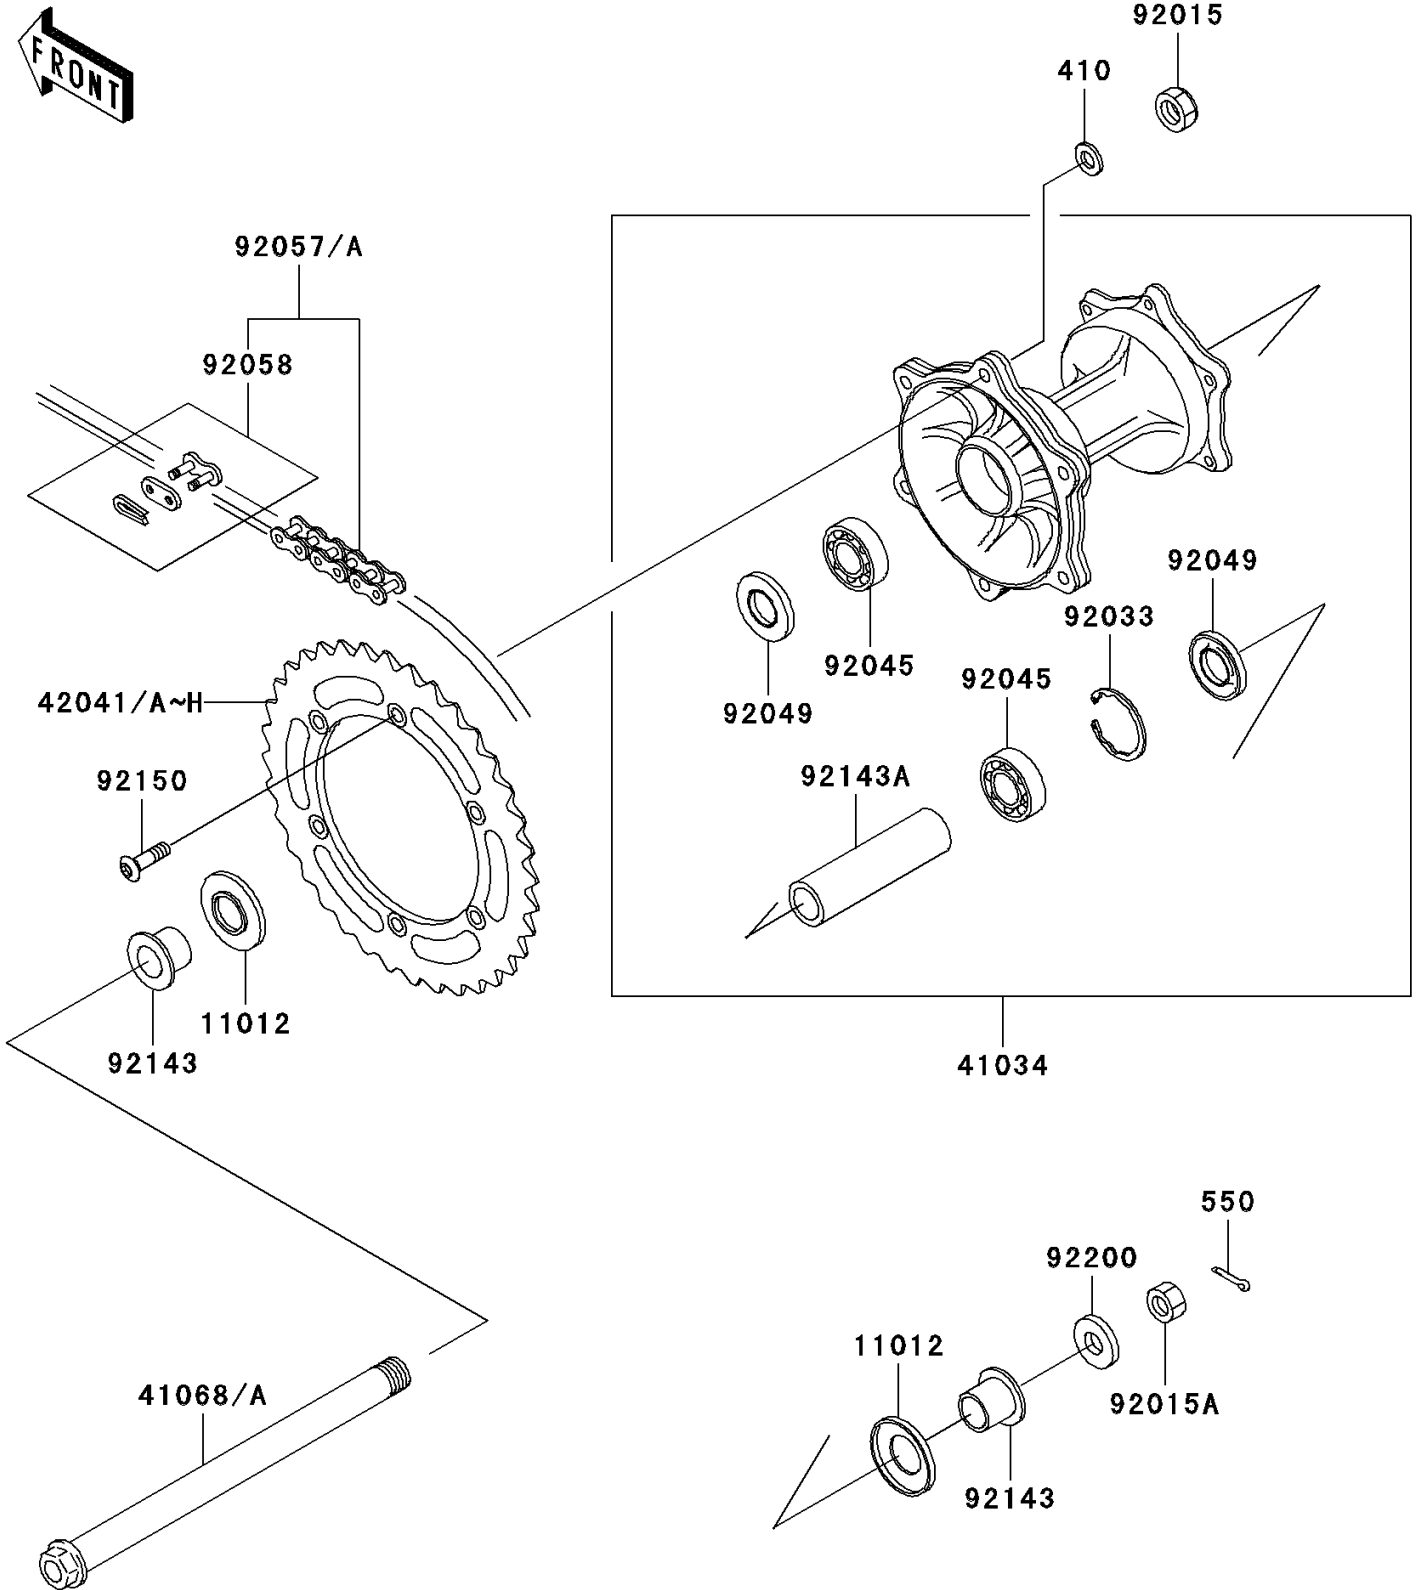

## 2003 KDX220R PARTS DIAGRAM

Rear Hub

F2240

## 2003 KDX220R PARTS LIST

Rear Hub

ITEM NAME	PART NUMBER	QUANTITY
WASHER-PLAIN-SMALL,8MM (Ref # 410)	410B0800	1
PIN-COTTER,3X25 (Ref # 550)	550S3025	1
CAP,AXLE (Ref # 11012)	11012-1581	1
DRUM-ASSY,REAR BRAKE (Ref # 41034)	41034-1216	1
AXLE,RR (Ref # 41068A)	41068-1341	1
SPROCKET-HUB,44T (Ref # 42041)	42041-1323	1
SPROCKET-HUB,46T (Ref # 42041A)	42041-1381	1
SPROCKET-HUB,47T (Ref # 42041B)	42041-1382	1
SPROCKET-HUB,48T (Ref # 42041C)	42041-1383	1
SPROCKET-HUB,49T (Ref # 42041D)	42041-1384	1
SPROCKET-HUB,50T (Ref # 42041E)	42041-1408	1
SPROCKET-HUB,45T (Ref # 42041F)	42041-1413	1
SPROCKET-HUB,51T (Ref # 42041G)	42041-1428	1
SPROCKET-HUB,43T (Ref # 42041H)	42041-1436	1
NUT,8MM (Ref # 92015)	92015-1432	1
NUT,LOCK,20MM (Ref # 92015A)	92015-1770	1
RING-SNAP,42MM (Ref # 92033)	92033-1041	1
BEARING-BALL,6004X8JRLX2/3A (Ref # 92045)	92045-1239	1
SEAL-OIL,BJNC2 25425 (Ref # 92049)	92049-1203	1
CHAIN,DRIVE,EK520SR-02X108L (Ref # 92057)	92057-1400	1
CHAIN,DRIVE,EK520SR-02X110L (Ref # 92057A)	92057-1401	1
JOINT-CHAIN,DRIVE,EK520SR-02 (Ref # 92058)	92058-1060	1
COLLAR,RR AXLE,L=22 (Ref # 92143)	92143-1259	1
COLLAR,RR BRAKE DRUM,L=105 (Ref # 92143A)	92143-1402	1
BOLT,SOCKET,8X28 (Ref # 92150)	92150-1978	1
WASHER,20.2X36X2 (Ref # 92200)	92200-1146	1