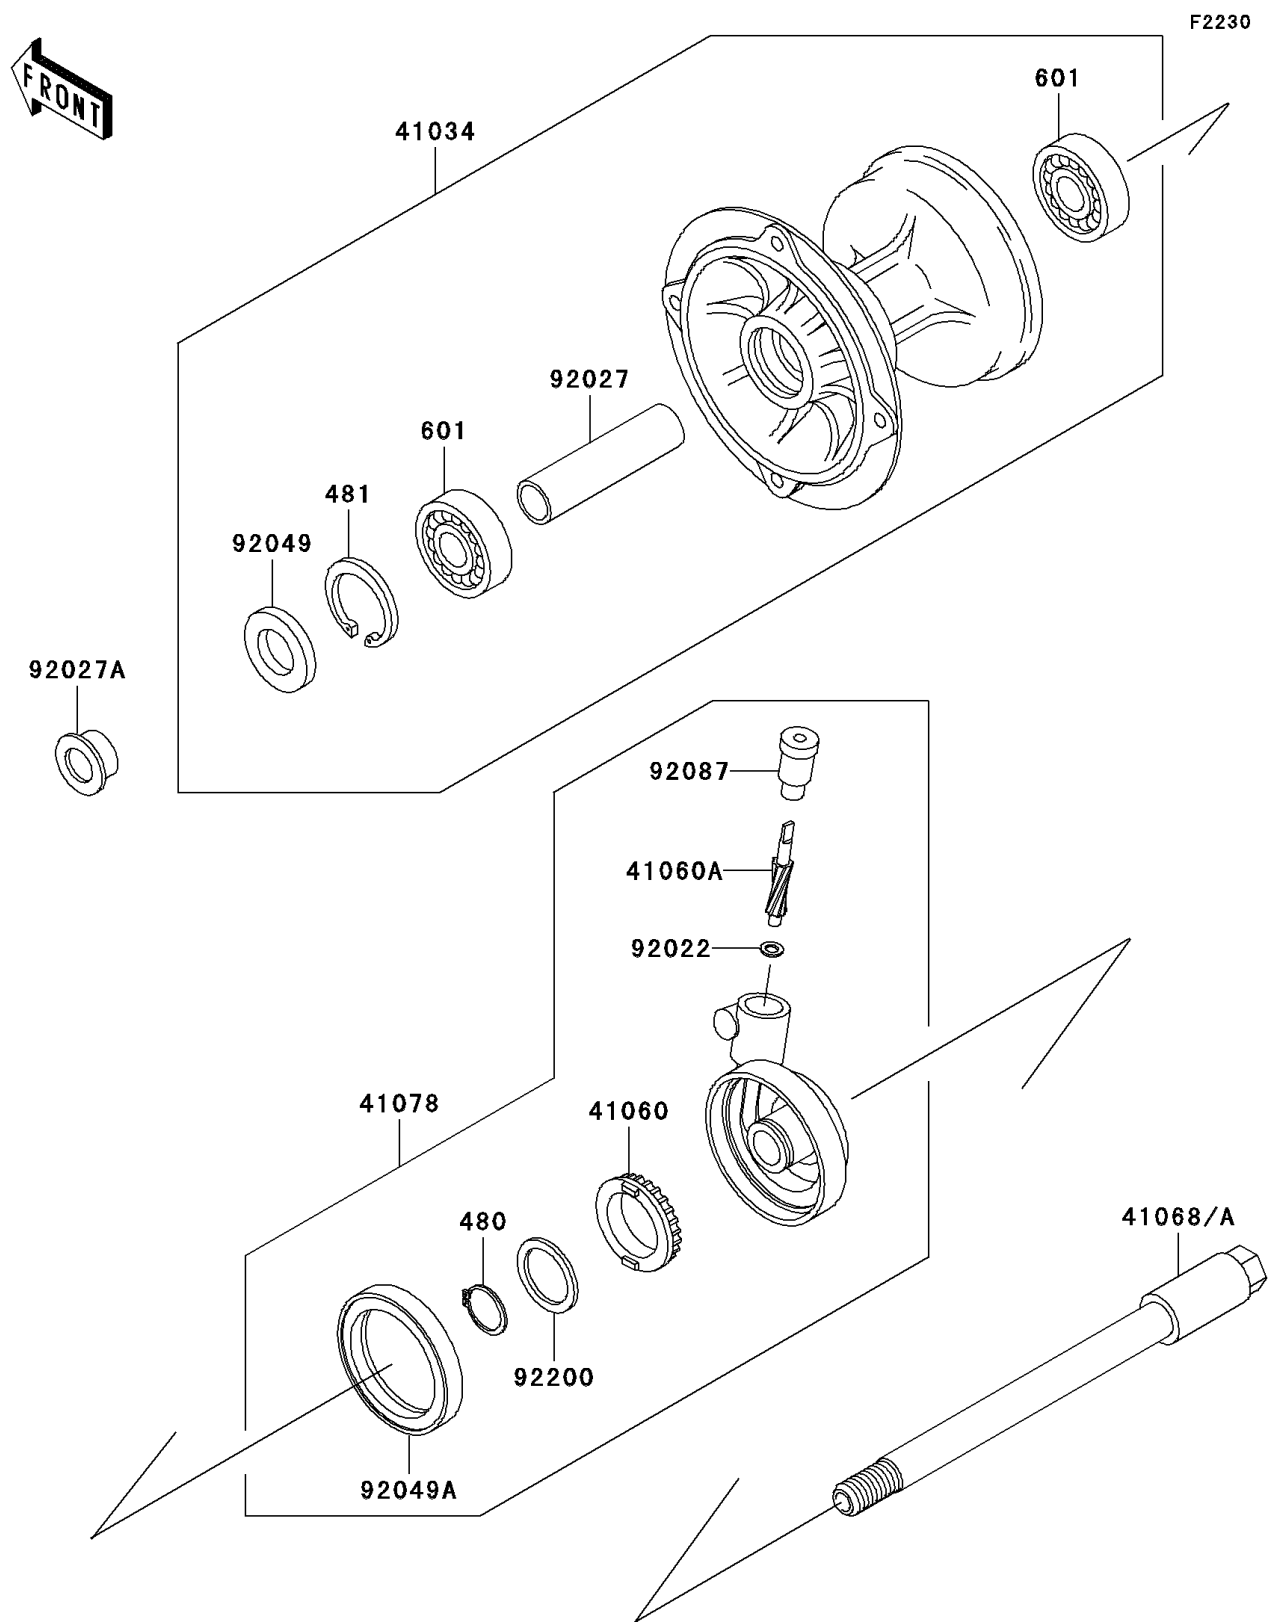

## 2005 KDX220R PARTS DIAGRAM

Front Hub

## 2005 KDX220R PARTS LIST

Front Hub

ITEM NAME	PART NUMBER	QUANTITY
CIRCLIP-TYPE-C,24MM (Ref # 480)	480J2400	1
CIRCLIP-TYPE-C,35MM (Ref # 481)	481J3500	1
BEARING-BALL,#6202UG (Ref # 601)	601B6202UG	1
DRUM-ASSY,FRONT BRAKE (Ref # 41034)	41034-1217	1
GEAR-METER SCREW,25T (Ref # 41060)	41060-1143	1
GEAR-METER SCREW,8T (Ref # 41060A)	41060-1144	1
AXLE,FR (Ref # 41068)	41068-0013	1
CASE-ASSY-METER GEAR (Ref # 41078)	41078-1095	1
WASHER,5X9.5X0.8 (Ref # 92022)	92022-1511	1
COLLAR,15.2X22.2X75 (Ref # 92027)	92027-1958	1
COLLAR,L=12 (Ref # 92027A)	92027-1959	1
SEAL-OIL,MH20354.5 (Ref # 92049)	92049-1176	1
SEAL-OIL,SDD 50 62 7 (Ref # 92049A)	92049-1399	1
BUSHING-METER GEAR (Ref # 92087)	92087-1060	1
WASHER,24X31X0.8 (Ref # 92200)	92200-1137	1