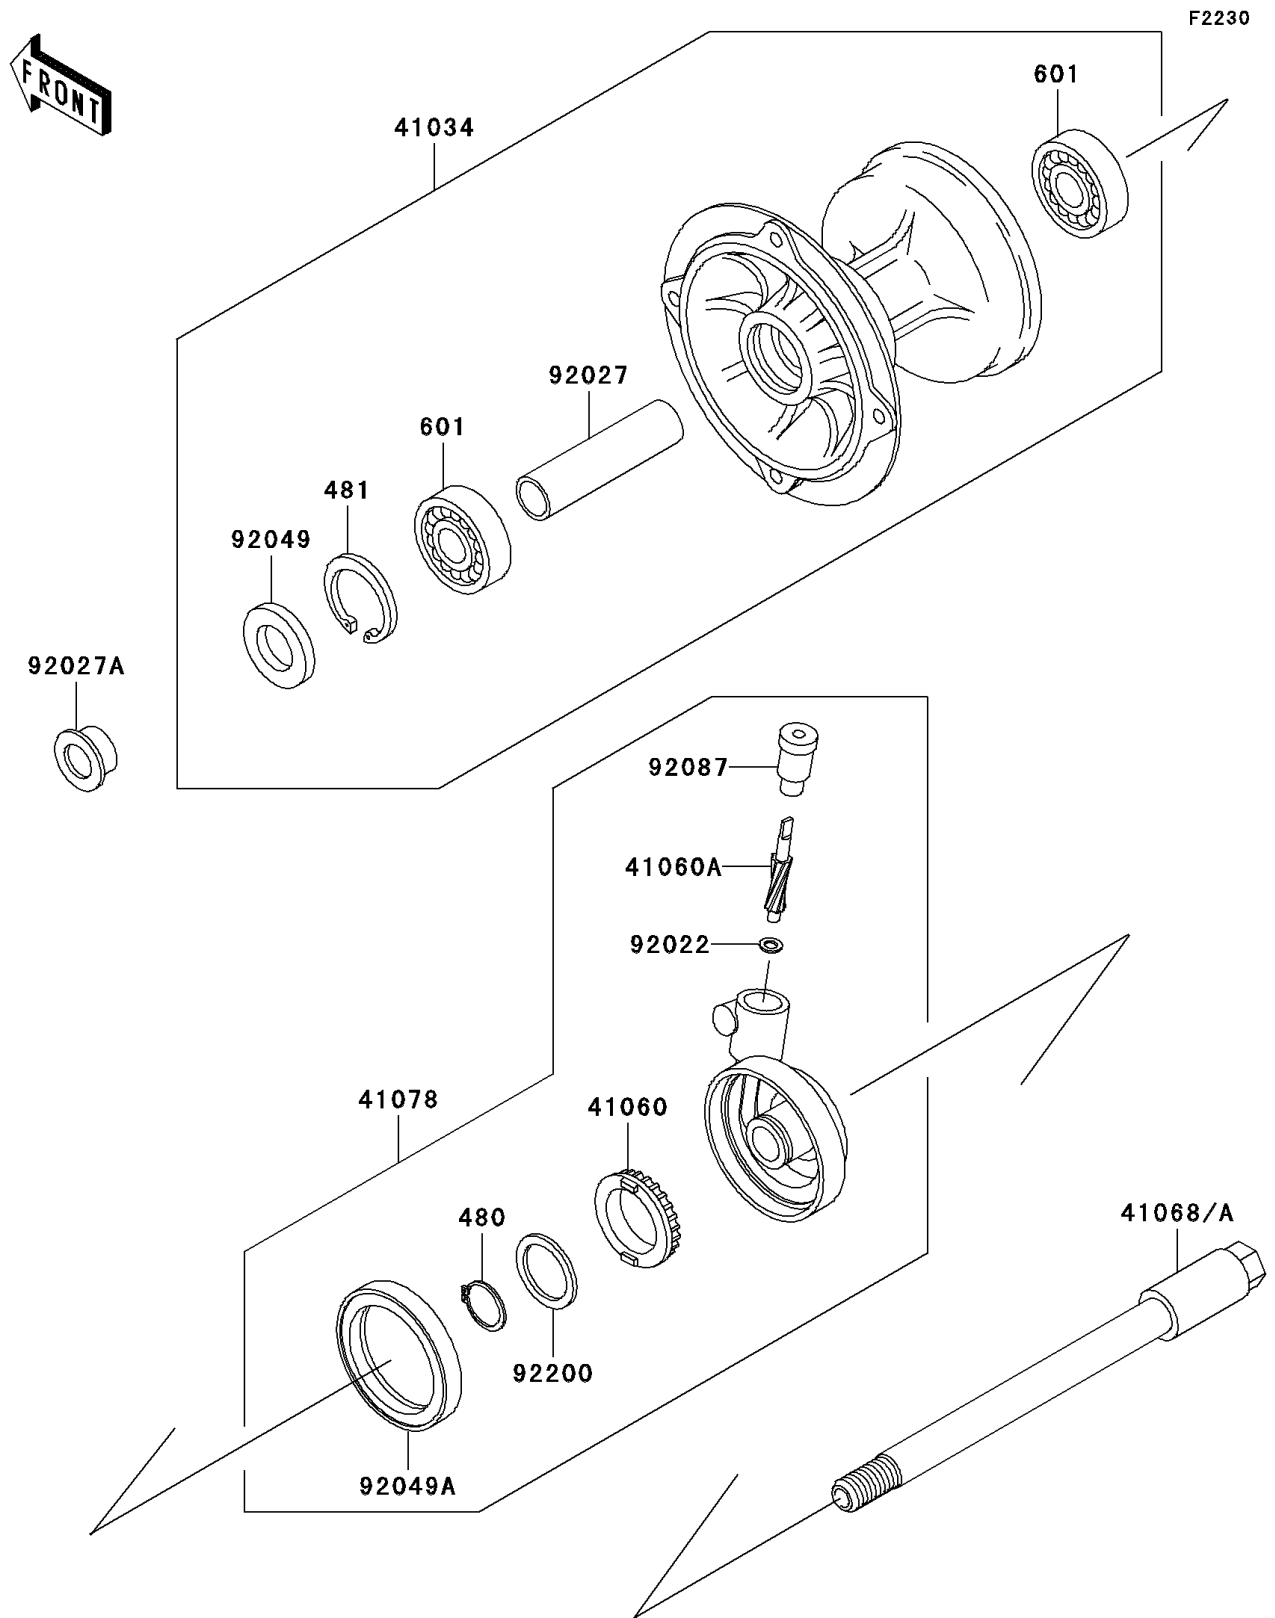

2004 KDX220R PARTS DIAGRAM

Front Hub

2004 KDX220R PARTS LIST

Front Hub

ITEM NAME	PART NUMBER	QUANTITY
CIRCLIP-TYPE-C,24MM (Ref # 480)	480J2400	1
CIRCLIP-TYPE-C,35MM (Ref # 481)	481J3500	1
BEARING-BALL,#6202UG (Ref # 601)	601B6202UG	2
DRUM-ASSY,FRONT BRAKE (Ref # 41034)	41034-1217	1
GEAR-METER SCREW,25T (Ref # 41060)	41060-1143	1
GEAR-METER SCREW,8T (Ref # 41060A)	41060-1144	1
AXLE,FR (Ref # 41068A)	41068-1352	1
CASE-ASSY-METER GEAR (Ref # 41078)	41078-1095	1
WASHER,5X9.5X0.8 (Ref # 92022)	92022-1511	1
COLLAR,15.2X22.2X75 (Ref # 92027)	92027-1958	1
COLLAR,L=12 (Ref # 92027A)	92027-1959	1
SEAL-OIL,MH20354.5 (Ref # 92049)	92049-1176	1
SEAL-OIL,SDD 50 62 7 (Ref # 92049A)	92049-1399	1
BUSHING-METER GEAR (Ref # 92087)	92087-1060	1
WASHER,24X31X0.8 (Ref # 92200)	92200-1137	1