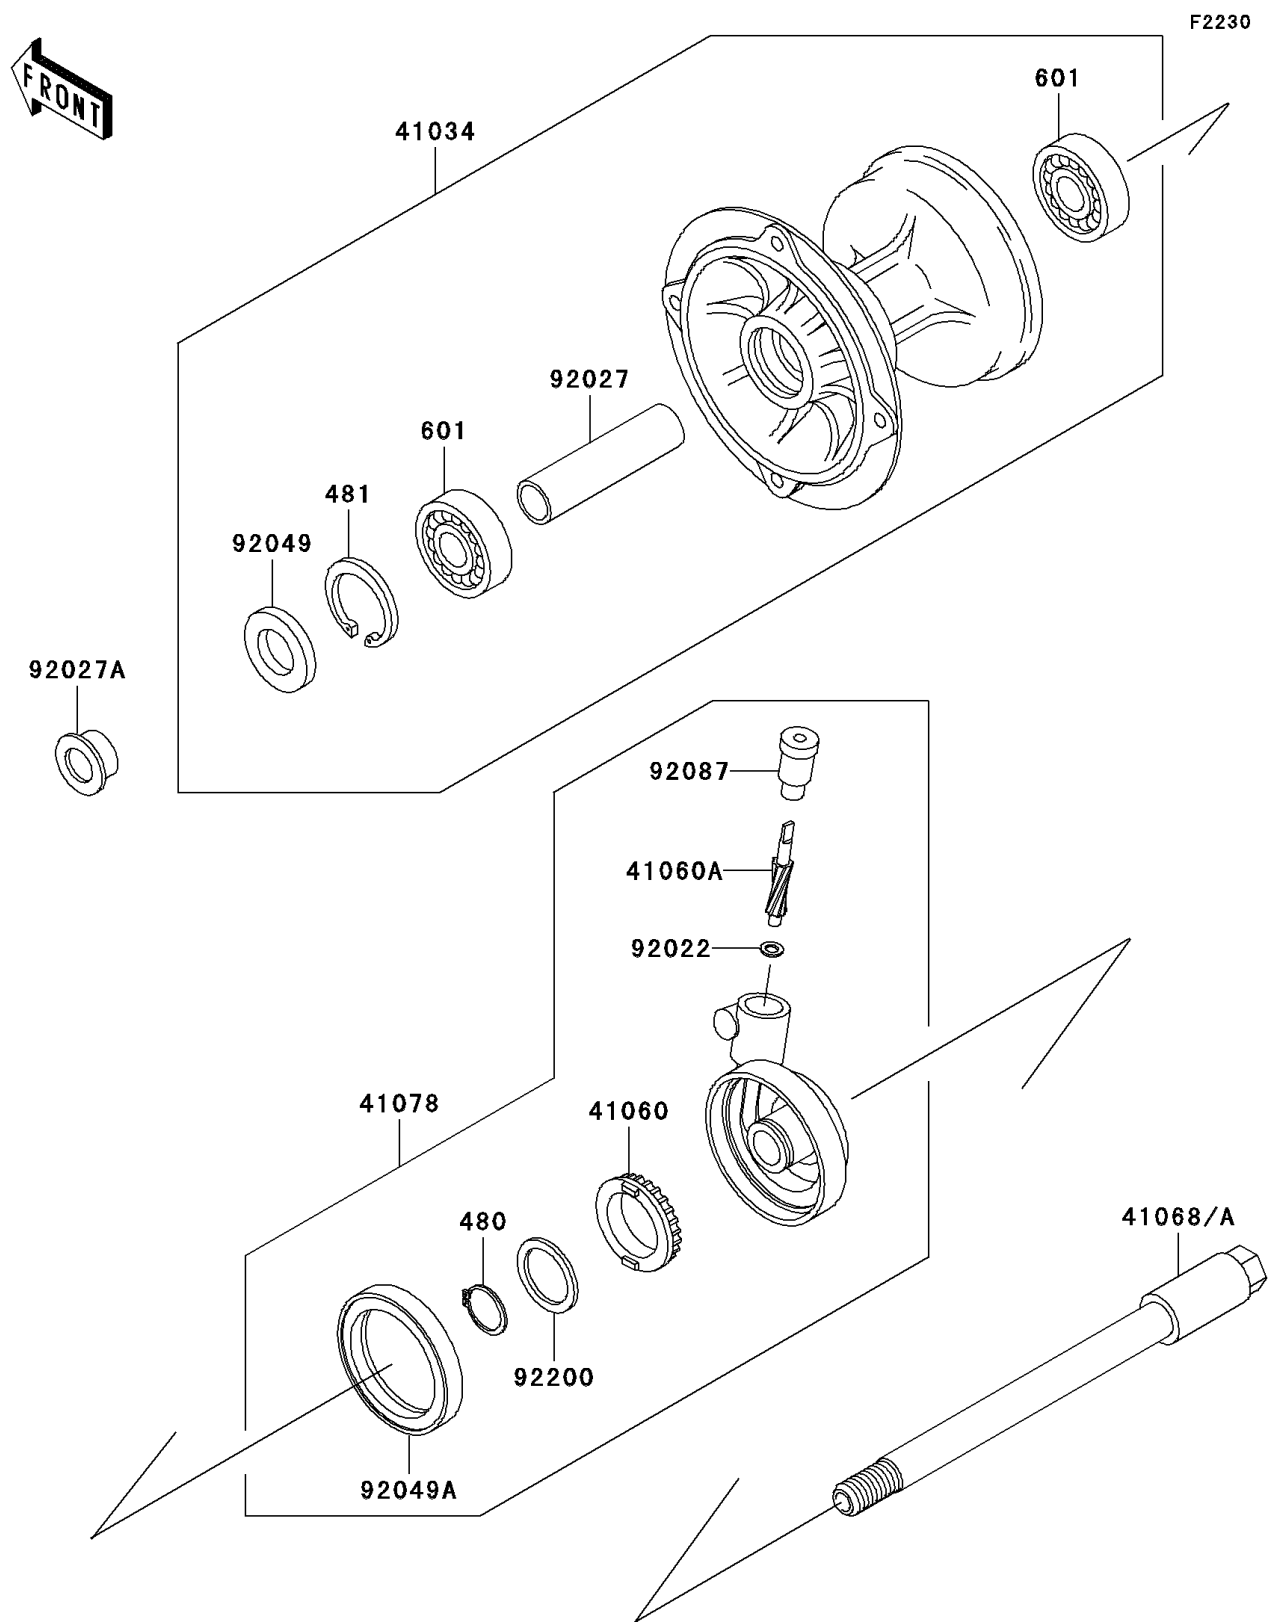

## 2003 KDX220R PARTS DIAGRAM

Front Hub

## 2003 KDX220R PARTS LIST

Front Hub

ITEM NAME	PART NUMBER	QUANTITY
CIRCLIP-TYPE-C,24MM (Ref # 480)	480J2400	1
CIRCLIP-TYPE-C,35MM (Ref # 481)	481J3500	1
BEARING-BALL,#6202UG (Ref # 601)	601B6202UG	1
DRUM-ASSY,FRONT BRAKE (Ref # 41034)	41034-1217	1
GEAR-METER SCREW,25T (Ref # 41060)	41060-1143	1
GEAR-METER SCREW,8T (Ref # 41060A)	41060-1144	1
AXLE,FR (Ref # 41068A)	41068-1352	1
CASE-ASSY-METER GEAR (Ref # 41078)	41078-1095	1
WASHER,5X9.5X0.8 (Ref # 92022)	92022-1511	1
COLLAR,15.2X22.2X75 (Ref # 92027)	92027-1958	1
COLLAR,L=12 (Ref # 92027A)	92027-1959	1
SEAL-OIL,MH20354.5 (Ref # 92049)	92049-1176	1
SEAL-OIL,SDD 50 62 7 (Ref # 92049A)	92049-1399	1
BUSHING-METER GEAR (Ref # 92087)	92087-1060	1
WASHER,24X31X0.8 (Ref # 92200)	92200-1137	1