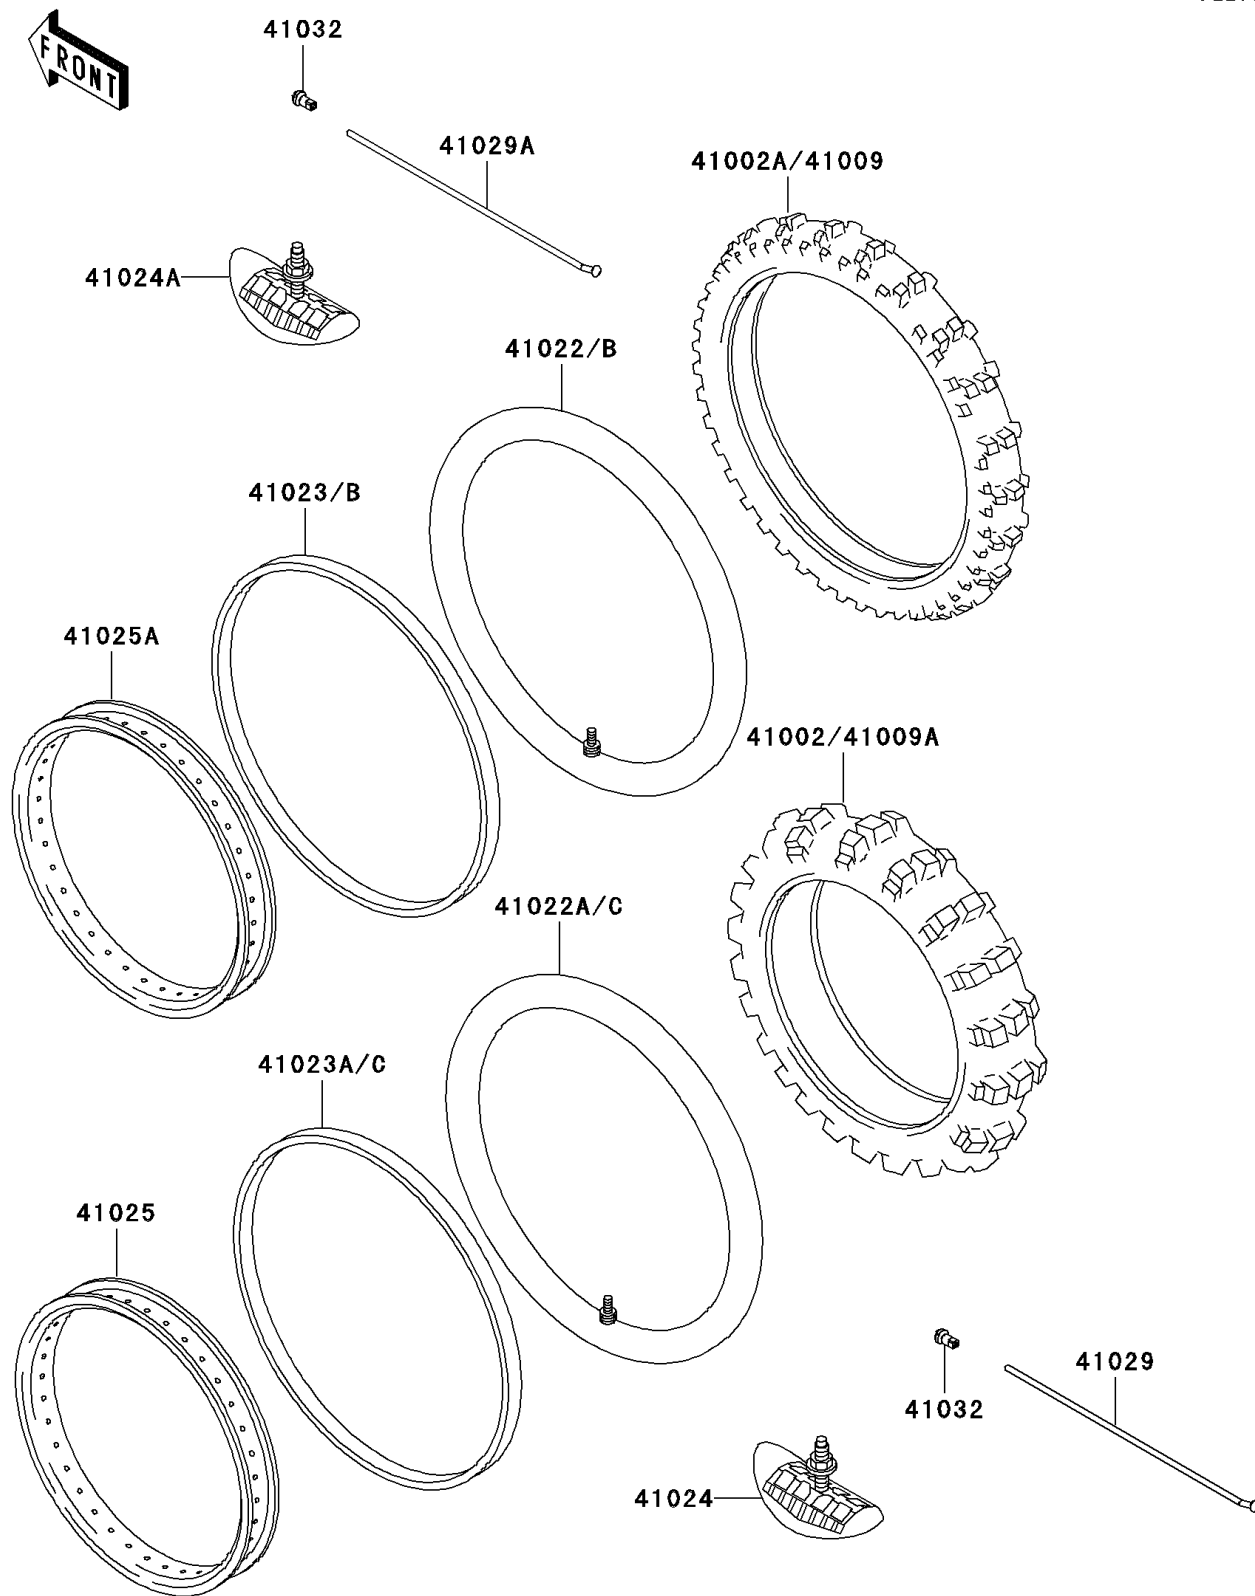

## 2005 KDX220R PARTS DIAGRAM

Wheels/Tires

F2210

## 2005 KDX220R PARTS LIST

Wheels/Tires

ITEM NAME	PART NUMBER	QUANTITY
TIRE,FR,80/100-21 51M,D739FA(D) (Ref # 41009)	41009-0008	1
TIRE,RR,100/100-18 59M,D739(D) (Ref # 41009A)	41009-0009	1
TUBE-TIRE,80/100-21(D) (Ref # 41022B)	41022-1244	1
TUBE-TIRE,100/100-18(D) (Ref # 41022C)	41022-1245	1
BAND-RIM,21XWM1.60-1.85(D) (Ref # 41023B)	41023-1144	1
BAND-RIM,18XWM/MT 1.85-2.15(D) (Ref # 41023C)	41023-1145	1
STOPPER-RIM,2.15-M(DUNLOP) (Ref # 41024)	41024-009	1
STOPPER-RIM,1.60-M(DUNLOP) (Ref # 41024A)	41024-010	1
RIM,RR,2.15X18 (Ref # 41025)	41025-1287	1
RIM,FR,1.60X21,SILVER (Ref # 41025A)	41025-1365-WA	1
SPOKE-INNER,RR,189MMX160D (Ref # 41029)	41029-1199	1
SPOKE-INNER,FR,228MMX165D (Ref # 41029A)	41029-1206	1
NIPPLE-SPOKE (Ref # 41032)	41032-1061	1