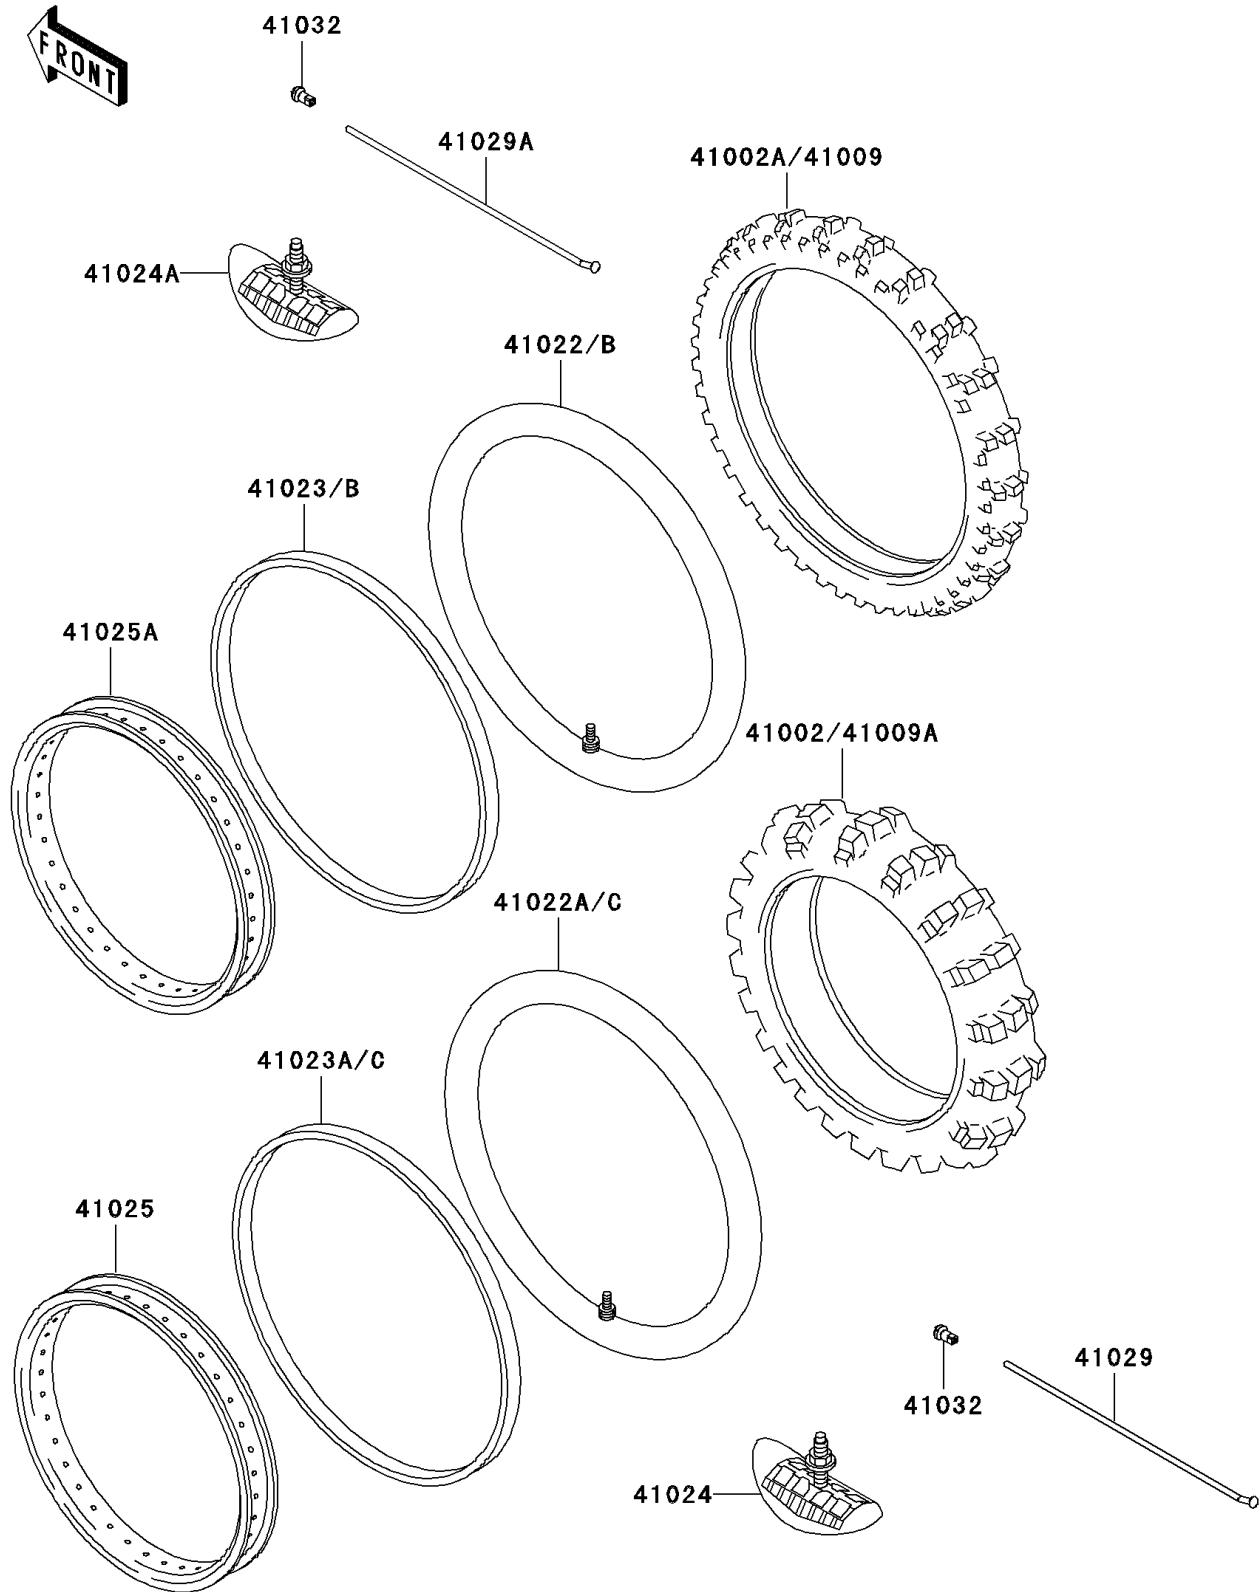

2003 KDX220R PARTS DIAGRAM

Wheels/Tires

F2210

2003 KDX220R PARTS LIST

Wheels/Tires

ITEM NAME	PART NUMBER	QUANTITY
TIRE,RR,100/100-18 59M,K695(D) (Ref # 41002)	41002-1753	1
TIRE,FR,80/100-21 51M,K490J(D) (Ref # 41002A)	41002-1803	1
TUBE-TIRE,80/100-21(D) (Ref # 41022)	41022-1118	1
TUBE-TIRE,100/100-18(D) (Ref # 41022A)	41022-1119	1
BAND-RIM,80/100-21(D) (Ref # 41023)	41023-1069	1
BAND-RIM,100/100-18(D) (Ref # 41023A)	41023-1070	1
STOPPER-RIM,2.15-M(DUNLOP) (Ref # 41024)	41024-009	1
STOPPER-RIM,1.60-M(DUNLOP) (Ref # 41024A)	41024-010	1
RIM,RR,2.15X18 (Ref # 41025)	41025-1287	1
RIM,FR,1.60X21,SILVER (Ref # 41025A)	41025-1365-WA	1
SPOKE-INNER,RR,189MMX160D (Ref # 41029)	41029-1199	1
SPOKE-INNER,FR,228MMX165D (Ref # 41029A)	41029-1206	1
NIPPLE-SPOKE (Ref # 41032)	41032-1061	1