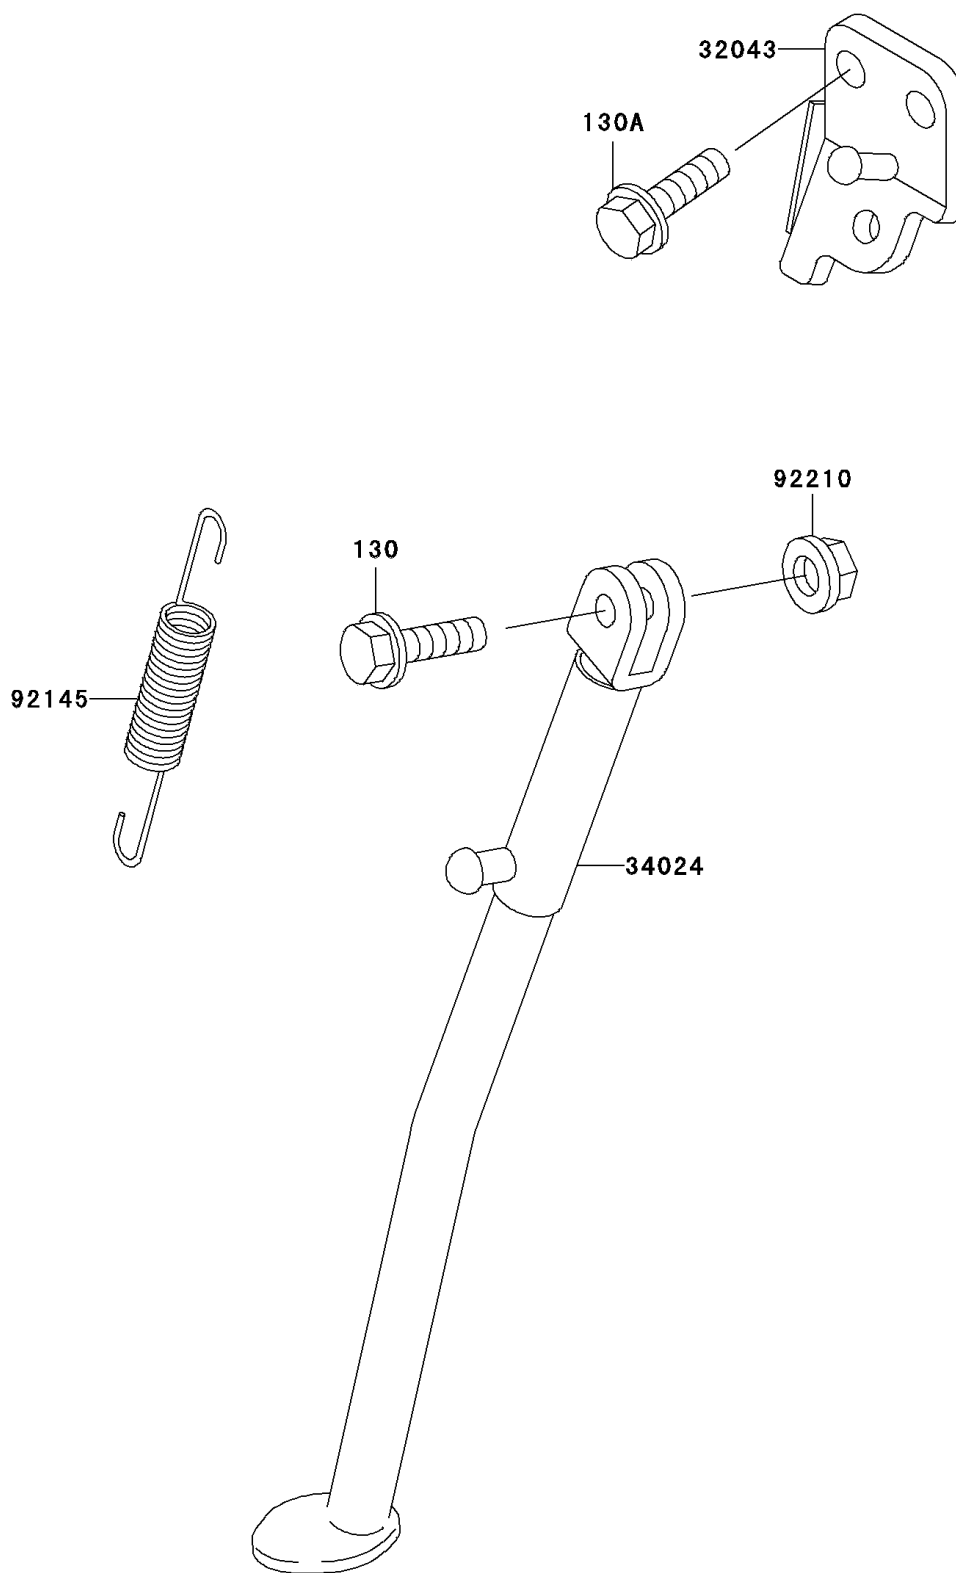

2005 KDX220R PARTS DIAGRAM

Stand(s)

F2190

2005 KDX220R PARTS LIST

Stand(s)

ITEM NAME	PART NUMBER	QUANTITY
BOLT-FLANGED,10X35 (Ref # 130)	130G1035	1
BOLT-FLANGED (Ref # 130A)	130G1240	1
BRACKET-STAND,SIDE (Ref # 32043)	32043-1363	1
STAND-SIDE (Ref # 34024)	34024-1279	1
SPRING,SIDE STAND (Ref # 92145)	92145-0116	1
NUT,LOCK,FLANGED,10MM (Ref # 92210)	92210-1080	1