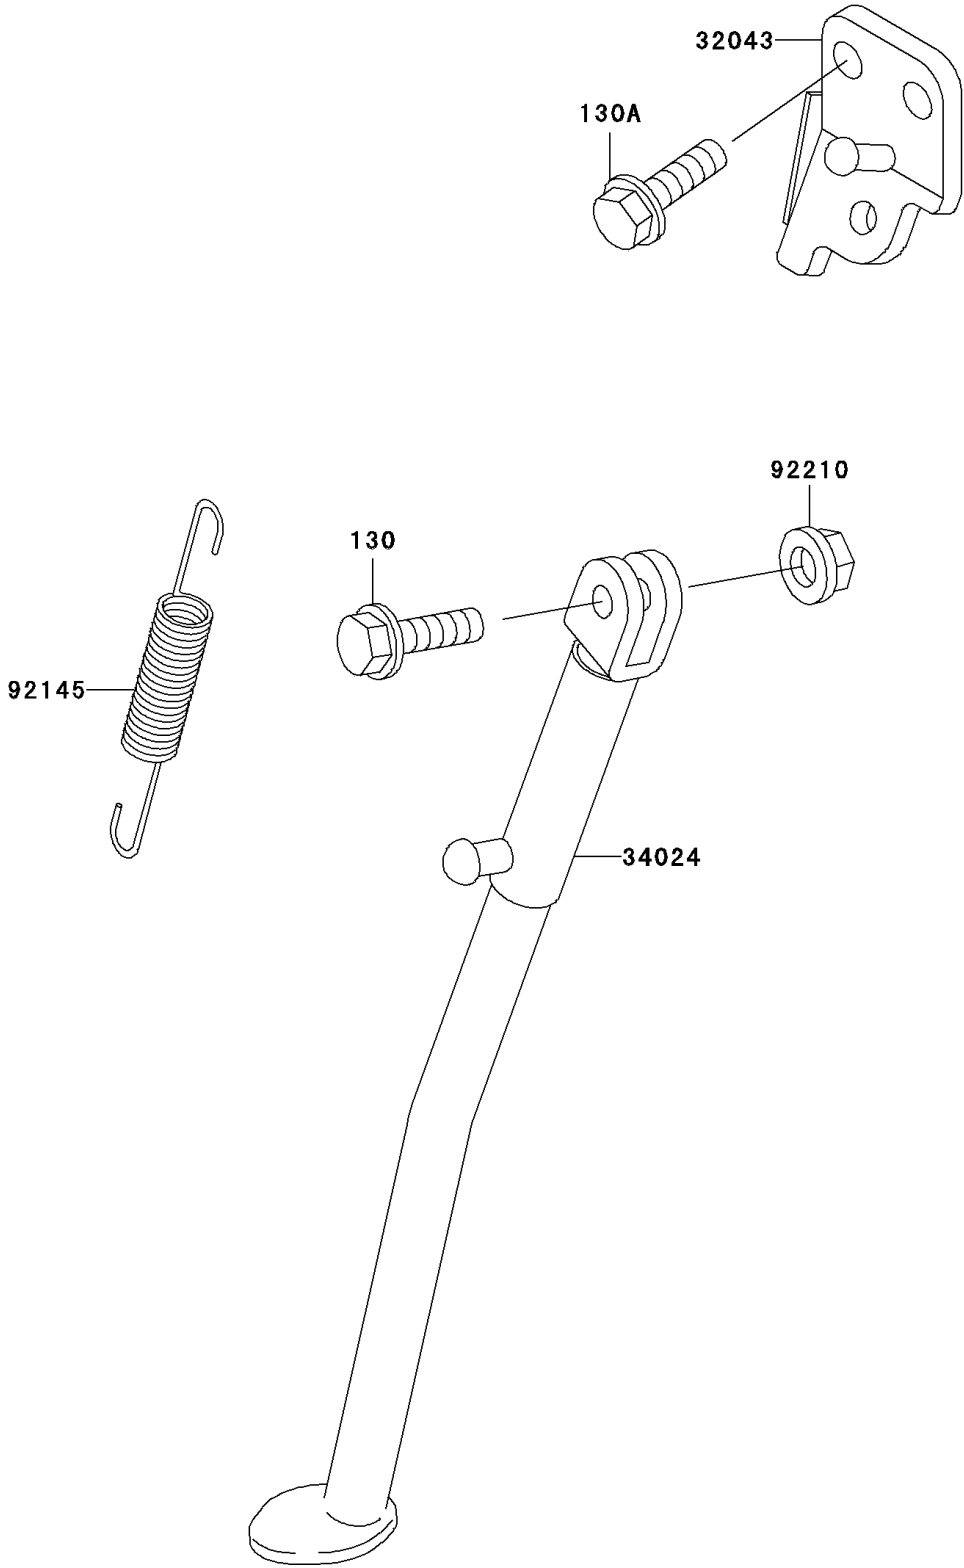

2003 KDX220R PARTS DIAGRAM

Stand(s)

F2190

2003 KDX220R PARTS LIST

Stand(s)

ITEM NAME	PART NUMBER	QUANTITY
BOLT-FLANGED,10X35 (Ref # 130)	130G1035	1
BOLT-FLANGED (Ref # 130A)	130G1240	1
BRACKET-STAND,SIDE (Ref # 32043)	32043-1363	1
STAND-SIDE (Ref # 34024)	34024-1279	1
SPRING,SIDE STAND (Ref # 92145)	92145-0116	1
NUT,LOCK,FLANGED,10MM (Ref # 92210)	92210-1080	1