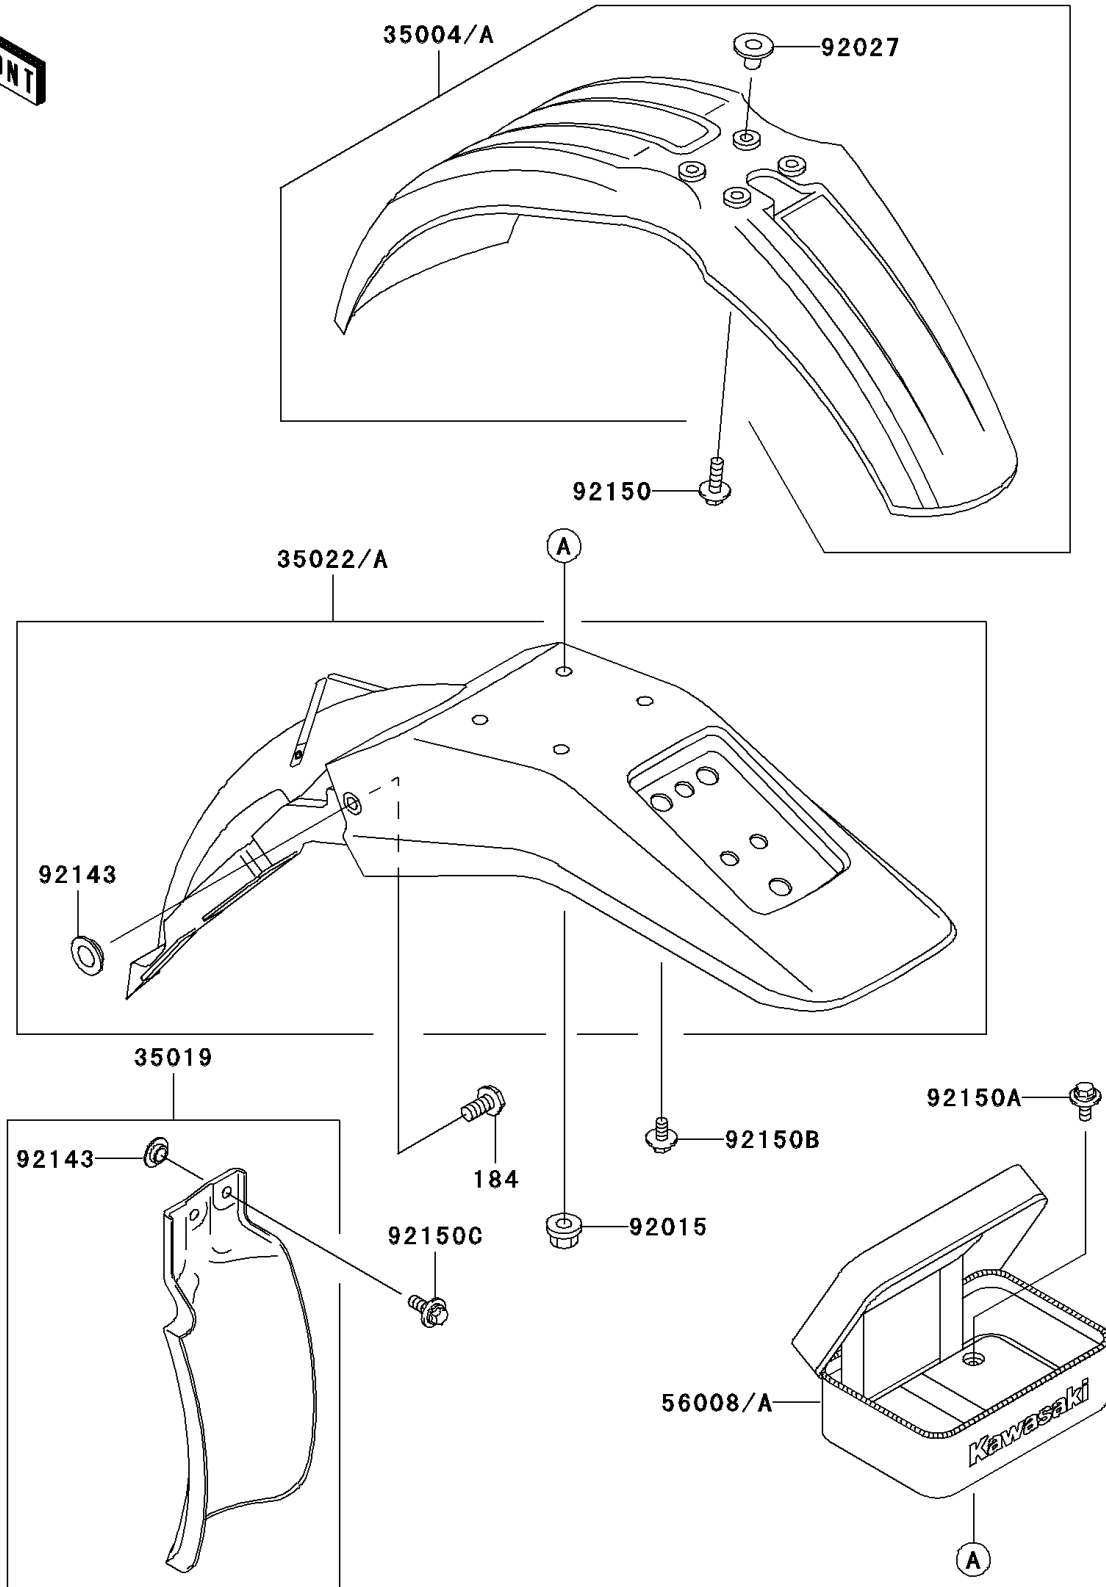

## 2005 KDX220R PARTS DIAGRAM

Fenders

F2170

## 2005 KDX220R PARTS LIST

### Fenders

ITEM NAME	PART NUMBER	QUANTITY
BOLT-UPSET-WP-SMALL (Ref # 184)	184B0816	1
FENDER-FRONT,L.GREEN (Ref # 35004)	35004-1319-290	1
FLAP,RR FENDER,FR (Ref # 35019)	35019-1323	1
FENDER-COMP-REAR,L.GREEN (Ref # 35022)	35022-1306-290	1
BAG,TOOL,BLACK (Ref # 56008)	56008-1073-MA	1
NUT,FLANGED,6MM (Ref # 92015)	92015-1078	1
COLLAR (Ref # 92027)	92027-1936	1
COLLAR (Ref # 92143)	92143-1196	1
BOLT,6X20 (Ref # 92150)	92150-1339	1
BOLT,6X14 (Ref # 92150A)	92150-1340	1
BOLT,6X12 (Ref # 92150B)	92150-1435	1
BOLT,FLANGED,6X16 (Ref # 92150C)	92150-1506	1