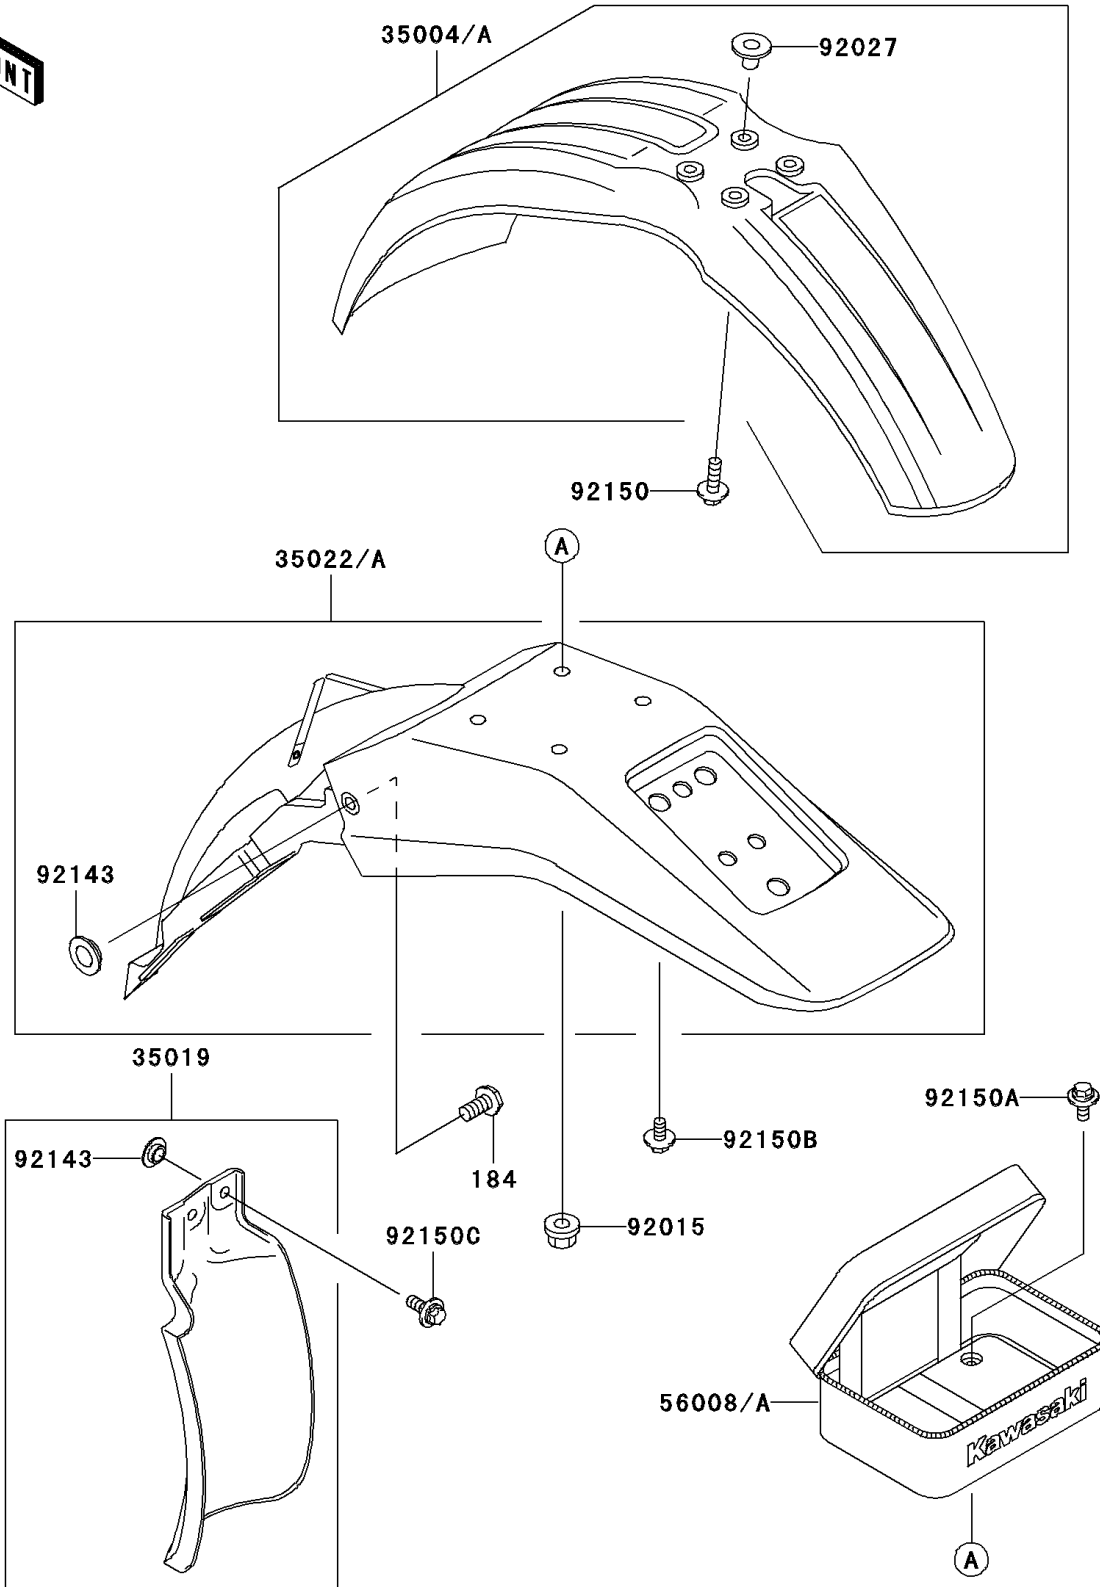

2003 KDX220R PARTS DIAGRAM

Fenders

F2170

2003 KDX220R PARTS LIST

Fenders

ITEM NAME	PART NUMBER	QUANTITY
BOLT-UPSET-WP-SMALL (Ref # 184)	184B0816	1
FENDER-FRONT,L.GREEN (Ref # 35004A)	35004-1319-6W	1
FLAP,RR FENDER,FR (Ref # 35019)	35019-1323	1
FENDER-COMP-REAR,L.GREEN (Ref # 35022A)	35022-1306-6W	1
BAG,TOOL,BLACK (Ref # 56008A)	56008-1073-MW	1
NUT,FLANGED,6MM (Ref # 92015)	92015-1078	1
COLLAR (Ref # 92027)	92027-1936	1
COLLAR (Ref # 92143)	92143-1196	1
BOLT,6X20 (Ref # 92150)	92150-1339	1
BOLT,6X14 (Ref # 92150A)	92150-1340	1
BOLT,6X12 (Ref # 92150B)	92150-1435	1
BOLT,FLANGED,6X16 (Ref # 92150C)	92150-1506	1