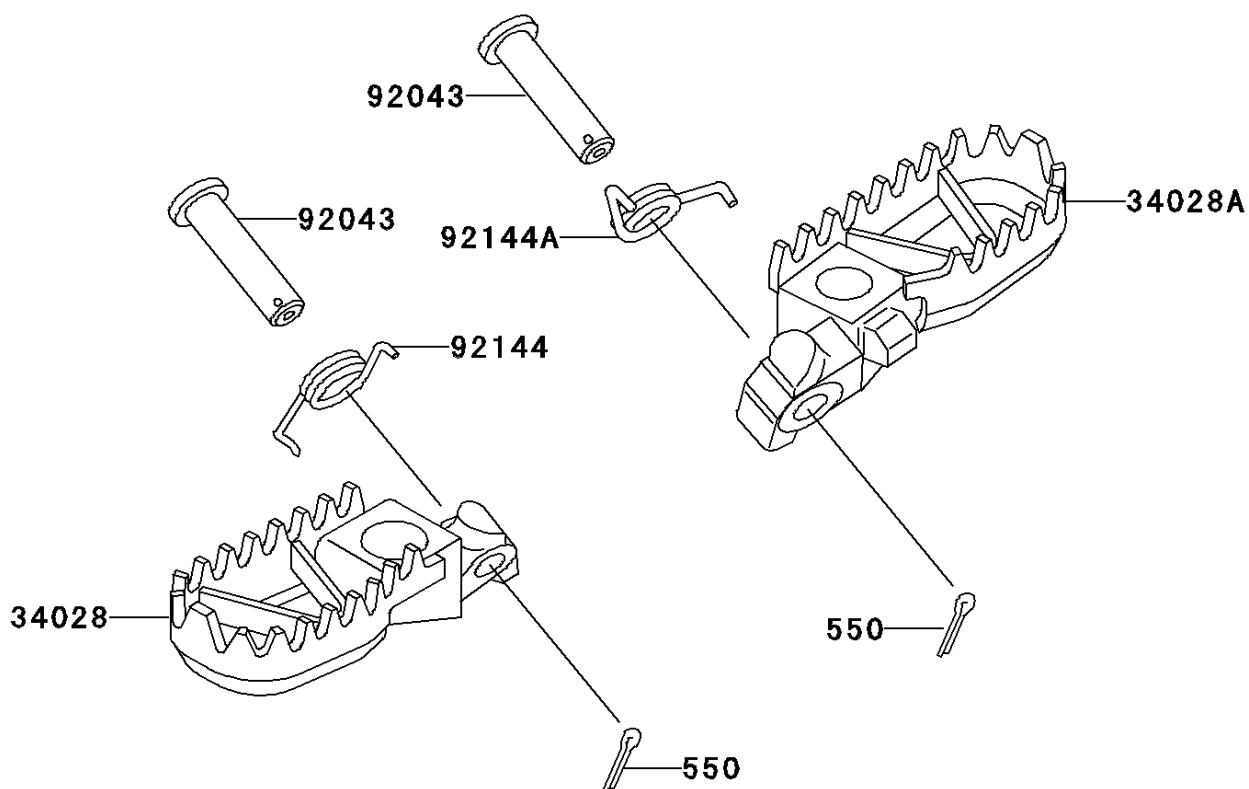

2005 KDX220R PARTS DIAGRAM

Footrests

F2160

2005 KDX220R PARTS LIST

Footrests

ITEM NAME	PART NUMBER	QUANTITY
PIN-COTTER,3.0X20 (Ref # 550)	550S3020	1
STEP,LH,SILVER NO.25 (Ref # 34028)	34028-1332-CE	1
STEP,RH,SILVER NO.25 (Ref # 34028A)	34028-1365-CE	1
PIN,10X45.5 (Ref # 92043)	92043-1372	1
SPRING,STEP,LH (Ref # 92144)	92144-1828	1
SPRING,STEP,RH (Ref # 92144A)	92144-1829	1