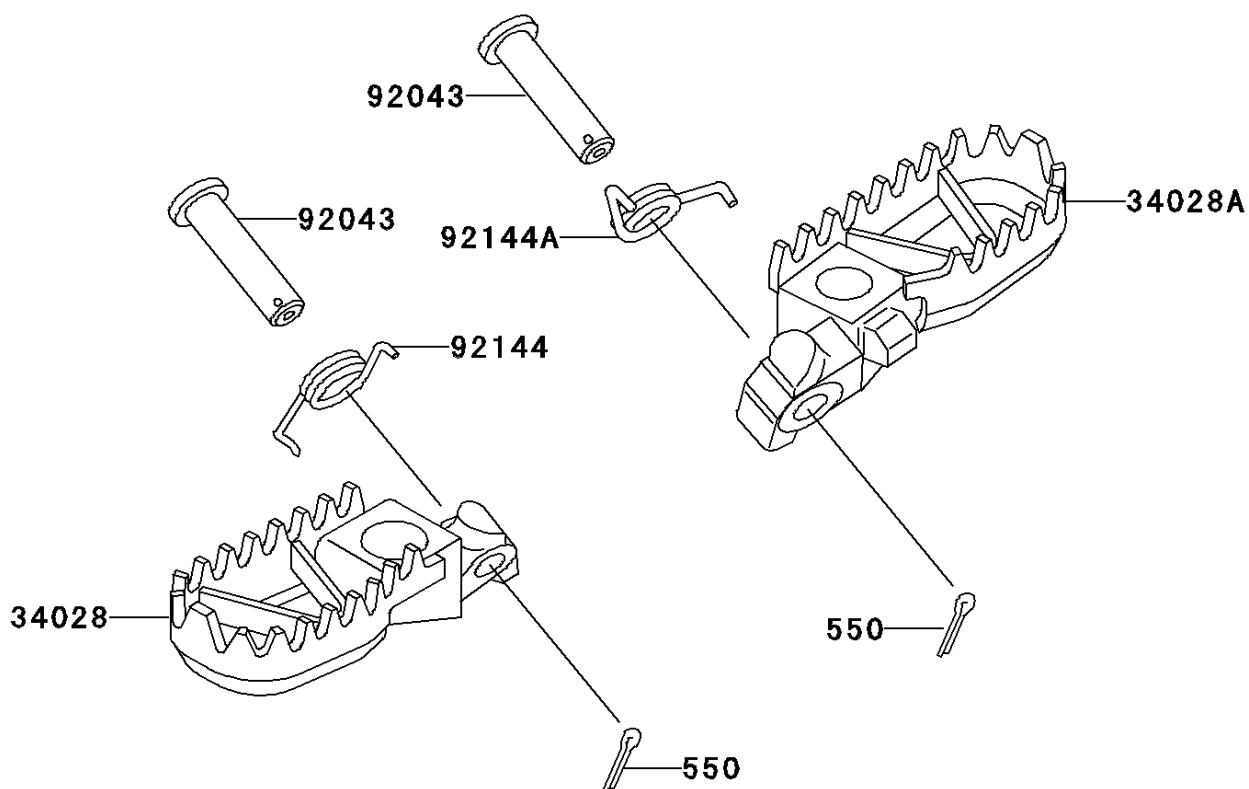

2003 KDX220R PARTS DIAGRAM

Footrests

F2160

2003 KDX220R PARTS LIST

Footrests

| ITEM NAME | PART NUMBER | QUANTITY |
|-------------------------------------|---------------|----------|
| PIN-COTTER,3.0X20 (Ref # 550) | 550S3020 | 1 |
| STEP,LH,SILVER NO.25 (Ref # 34028) | 34028-1332-CE | 1 |
| STEP,RH,SILVER NO.25 (Ref # 34028A) | 34028-1365-CE | 1 |
| PIN,10X45.5 (Ref # 92043) | 92043-1372 | 1 |
| SPRING,STEP,LH (Ref # 92144) | 92144-1828 | 1 |
| SPRING,STEP,RH (Ref # 92144A) | 92144-1829 | 1 |