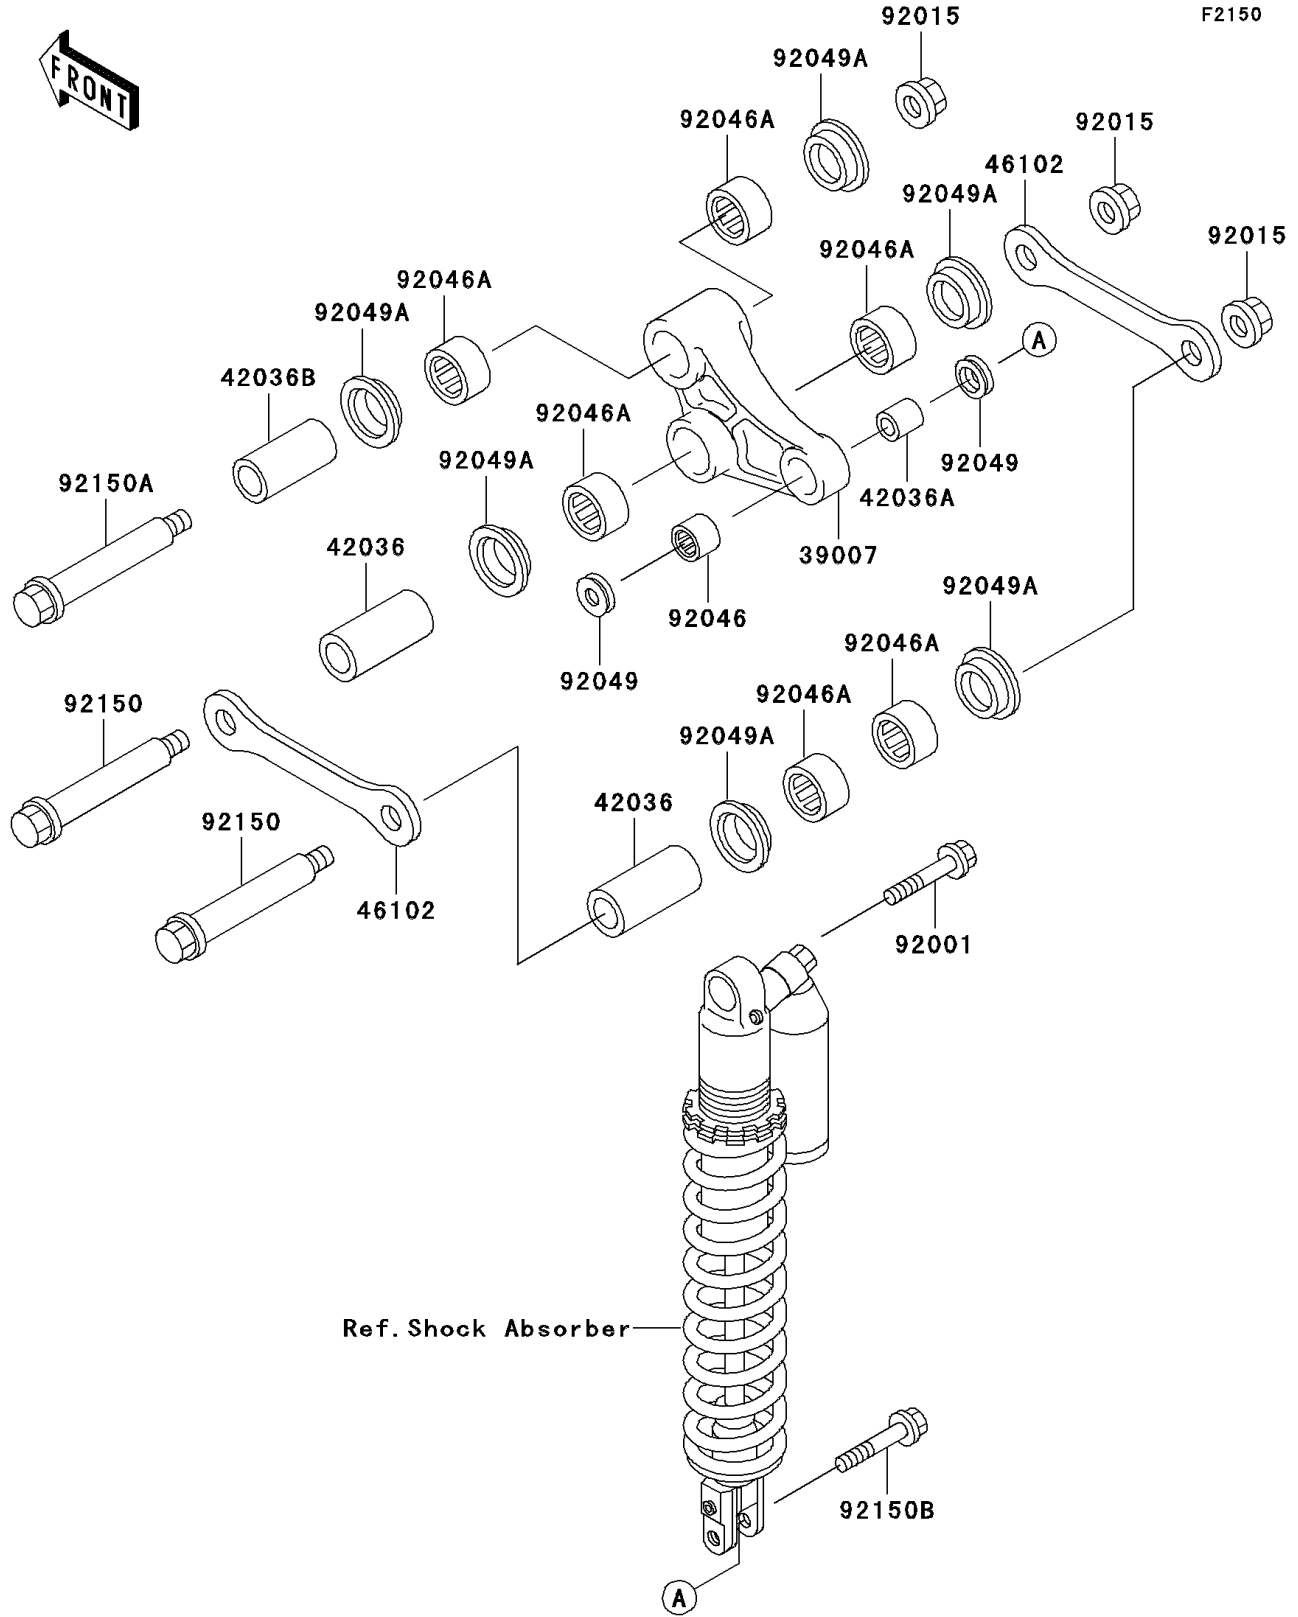

2005 KDX220R PARTS DIAGRAM

Rear Suspension

2005 KDX220R PARTS LIST

Rear Suspension

ITEM NAME	PART NUMBER	QUANTITY
ARM-SUSP,UNI TRAK (Ref # 39007)	39007-1229	1
SLEEVE,15X22X57 (Ref # 42036)	42036-1245	2
SLEEVE,10X16X19 (Ref # 42036A)	42036-1248	1
SLEEVE,15X22X45 (Ref # 42036B)	42036-1309	1
ROD,SUSPENSION (Ref # 46102)	46102-1358	2
BOLT,FLANGED,10X44 (Ref # 92001)	92001-1499	1
NUT,FLANGED,12MM (Ref # 92015)	92015-1433	3
BEARING-NEEDLE,16BM2212 (Ref # 92046)	92046-1192	1
BEARING-NEEDLE,22BM2816 (Ref # 92046A)	92046-1216	6
SEAL-OIL (Ref # 92049)	92049-1330	2
SEAL-OIL,MHA22 28 5.7F-1 (Ref # 92049A)	92049-1402	6
BOLT,ROD,12X85 (Ref # 92150)	92150-1213	2
BOLT,FLANGED,12X76 (Ref # 92150A)	92150-1701	1
BOLT,FLANGED,10X40 (Ref # 92150B)	92150-1711	1