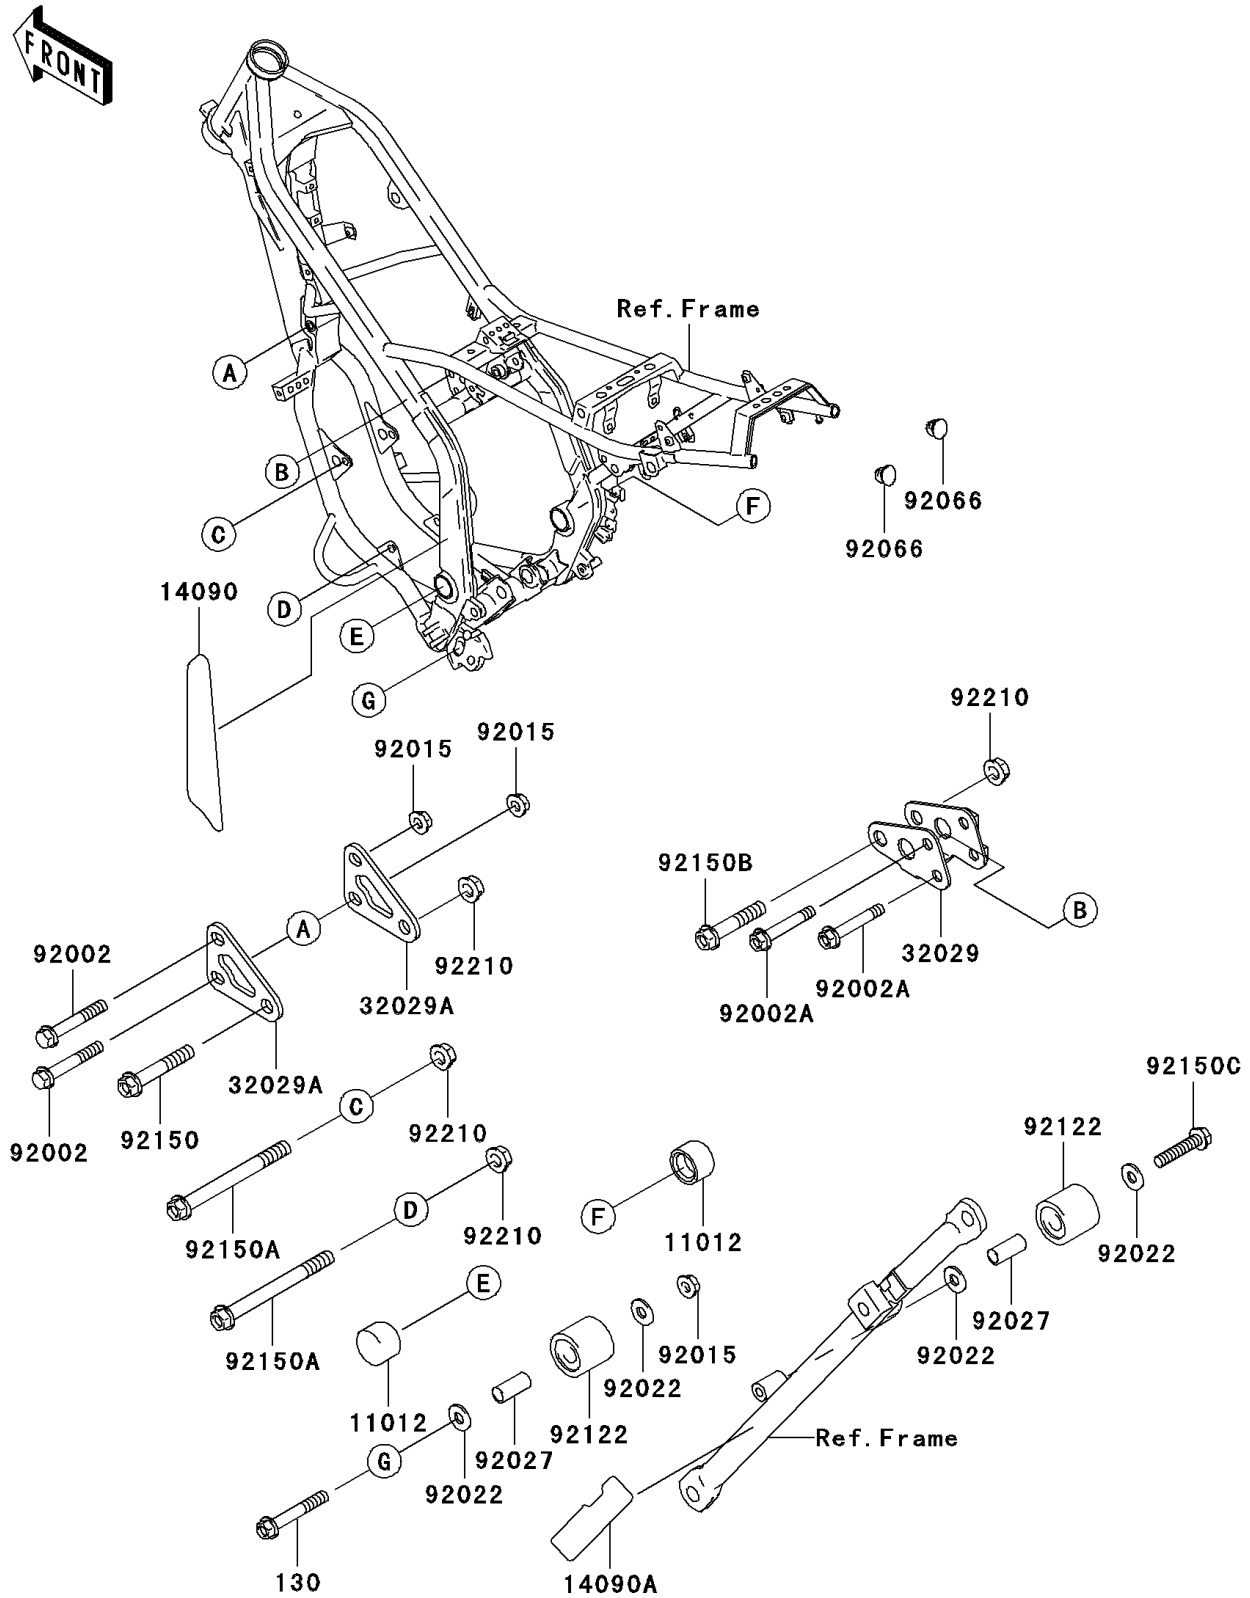

2005 KDX220R PARTS DIAGRAM

Engine Mount

F2122

2005 KDX220R PARTS LIST

Engine Mount

ITEM NAME	PART NUMBER	QUANTITY
BOLT-FLANGED,8X55 (Ref # 130)	130G0855	1
CAP,AXLE NUT (Ref # 11012)	11012-1591	1
COVER (Ref # 14090)	14090-1514	1
COVER (Ref # 14090A)	14090-1557	1
BRACKET-ENGINE,HEAD,RR (Ref # 32029)	32029-1913	1
BRACKET-ENGINE (Ref # 32029A)	32029-1944	1
BOLT (Ref # 92002)	92002-1221	1
BOLT,FLANGED,8X47 (Ref # 92002A)	92002-1850	1
NUT,8MM (Ref # 92015)	92015-1432	1
WASHER,8.5X20X1.6 (Ref # 92022)	92022-1561	1
COLLAR,CHAIN ROLLER (Ref # 92027)	92027-1670	1
PLUG (Ref # 92066)	92066-1093	1
ROLLER,CHAIN GUIDE (Ref # 92122)	92122-1153	1
BOLT,FLANGED,10X57 (Ref # 92150)	92150-1227	1
BOLT,FLANGED,10X105 (Ref # 92150A)	92150-1624	1
BOLT,FLANGED,10X51 (Ref # 92150B)	92150-1719	1
BOLT,FLANGED,8X40 (Ref # 92150C)	92150-1961	1
NUT,LOCK,FLANGED,10MM (Ref # 92210)	92210-1080	1