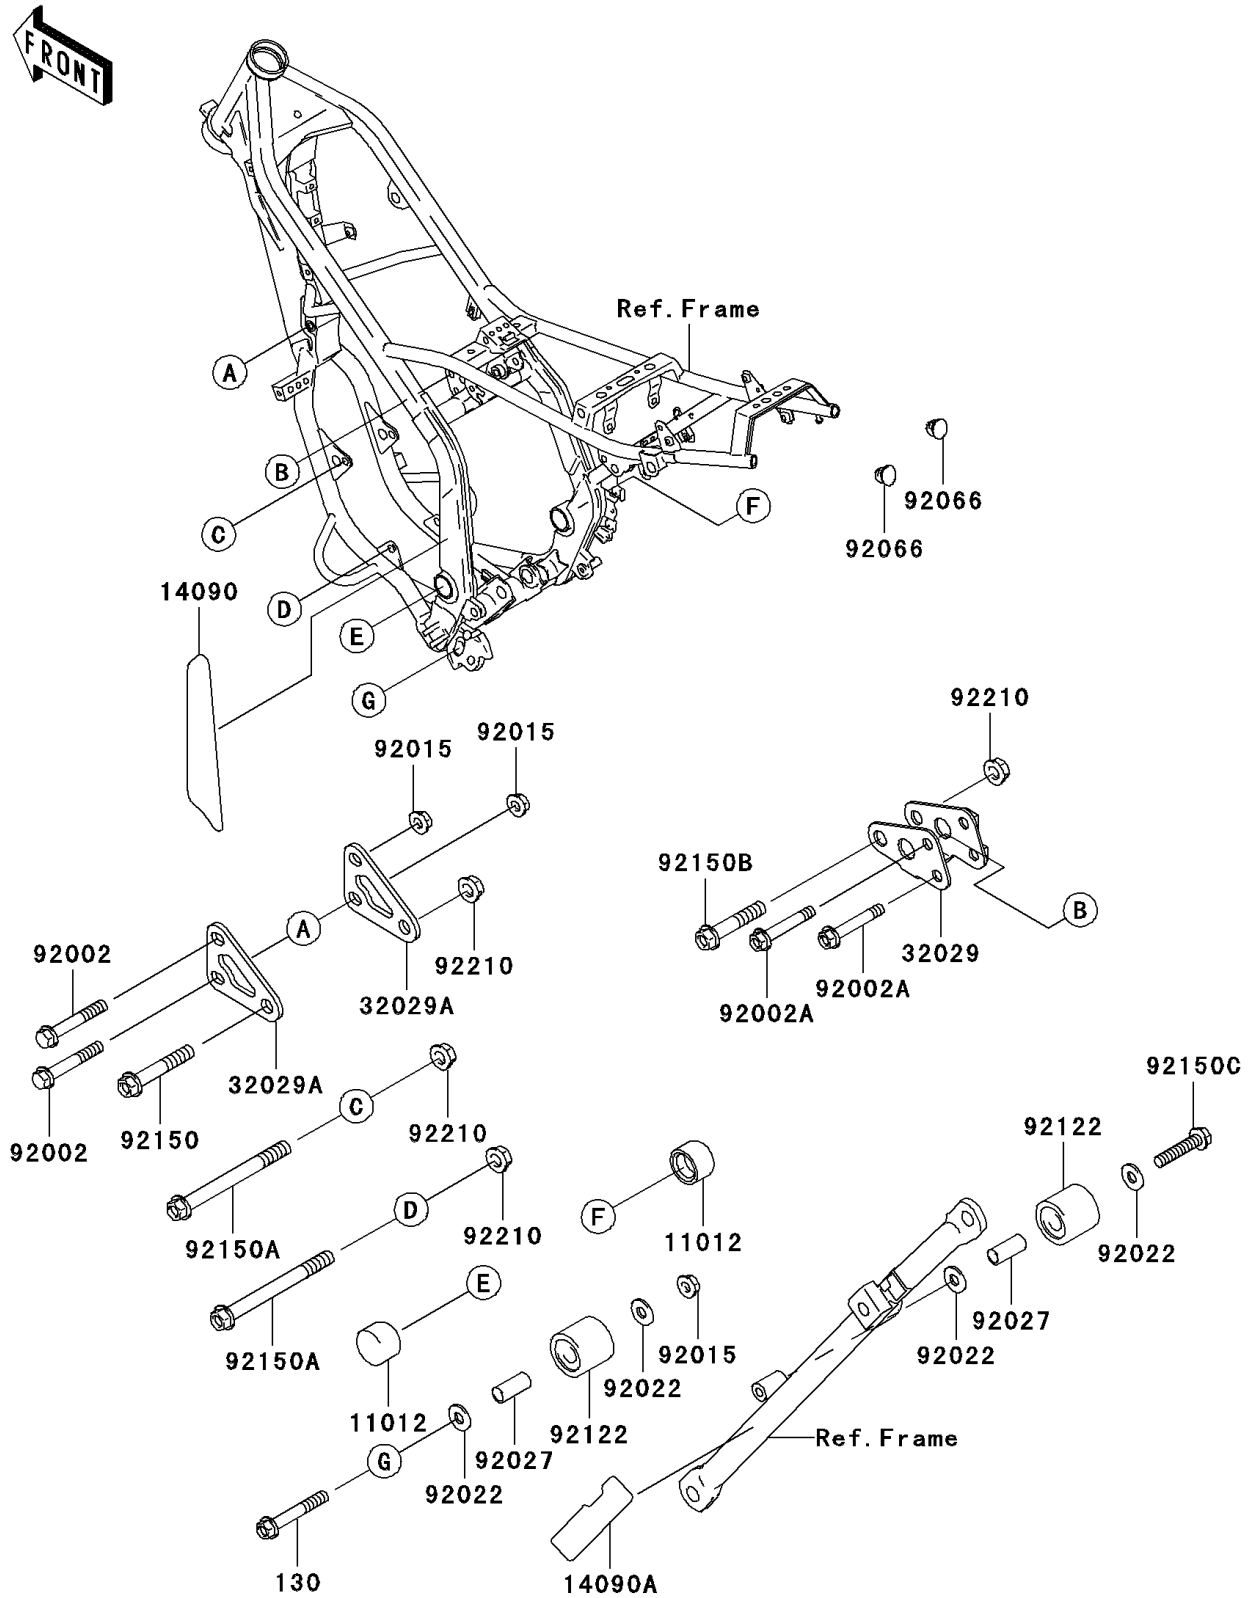

## 2003 KDX220R PARTS DIAGRAM

Engine Mount

F2122

## 2003 KDX220R PARTS LIST

Engine Mount

ITEM NAME	PART NUMBER	QUANTITY
BOLT-FLANGED,8X55 (Ref # 130)	130G0855	1
CAP,AXLE NUT (Ref # 11012)	11012-1591	1
COVER (Ref # 14090)	14090-1514	1
COVER (Ref # 14090A)	14090-1557	1
BRACKET-ENGINE,HEAD,RR (Ref # 32029)	32029-1913	1
BRACKET-ENGINE (Ref # 32029A)	32029-1944	1
BOLT (Ref # 92002)	92002-1221	1
BOLT,FLANGED,8X47 (Ref # 92002A)	92002-1850	1
NUT,8MM (Ref # 92015)	92015-1432	1
WASHER,8.5X20X1.6 (Ref # 92022)	92022-1561	1
COLLAR,CHAIN ROLLER (Ref # 92027)	92027-1670	1
PLUG (Ref # 92066)	92066-1093	1
ROLLER,CHAIN GUIDE (Ref # 92122)	92122-1153	1
BOLT,FLANGED,10X57 (Ref # 92150)	92150-1227	1
BOLT,FLANGED,10X105 (Ref # 92150A)	92150-1624	1
BOLT,FLANGED,10X51 (Ref # 92150B)	92150-1719	1
BOLT,FLANGED,8X40 (Ref # 92150C)	92150-1961	1
NUT,LOCK,FLANGED,10MM (Ref # 92210)	92210-1080	1