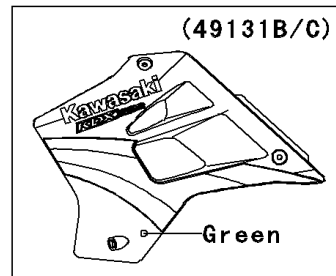

## 2005 KDX220R PARTS DIAGRAM

Radiator

WD

WD

WD

## 2005 KDX220R PARTS LIST

Radiator

ITEM NAME	PART NUMBER	QUANTITY
BOLT,10X10 (Ref # 92150C)	92150-1867	1
DAMPER (Ref # 92160)	92160-1167	1