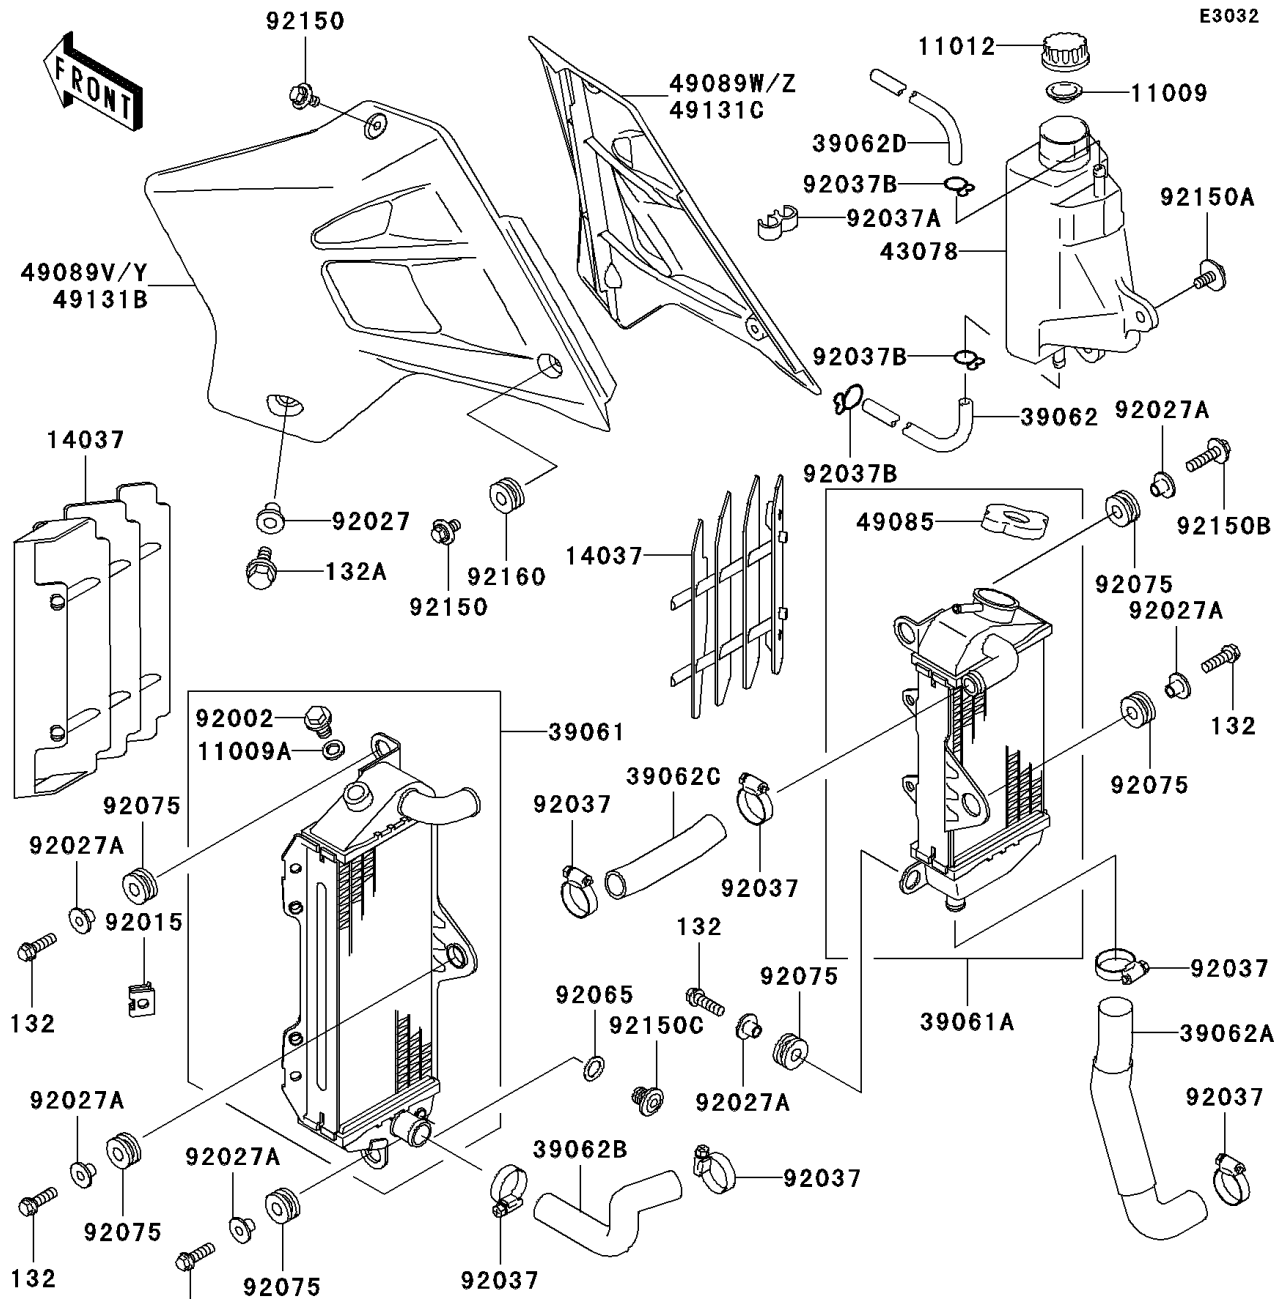

## 2005 KDX220R PARTS DIAGRAM

Radiator

WD

WD

WD

## 2005 KDX220R PARTS LIST

### Radiator

ITEM NAME	PART NUMBER	QUANTITY
GASKET,RESERVOIR TANK CAP (Ref # 11009)	11009-1145	1
GASKET,DRAIN BOLT (Ref # 11009A)	11009-1152	1
CAP (Ref # 11012)	11012-1084	1
SCREEN,WHITE (Ref # 14037)	14037-1099-RZ	1
RADIATOR-ASSY,LH (Ref # 39061)	39061-1239	1
RADIATOR-ASSY,RH (Ref # 39061A)	39061-1240	1
HOSE-COOLING,5X9X700 (Ref # 39062)	39062-1423	1
HOSE-COOLING,RADIATOR,RH-PUMP (Ref # 39062A)	39062-1579	1
HOSE-COOLING,HEAD-RADIATOR,LH (Ref # 39062B)	39062-1580	1
HOSE-COOLING,RADIATOR-RADIATOR (Ref # 39062C)	39062-1609	1
HOSE-COOLING,5X9X368.5 (Ref # 39062D)	39062-1619	1
RESERVOIR (Ref # 43078)	43078-1142	1
CAP-ASSY-PRESSURE,P1.1 (Ref # 49085)	49085-1070	1
SHROUD-ENGINE,L.GREEN (Ref # 49131B)	49131-5015-290	1
SHROUD-ENGINE,L.GREEN (Ref # 49131C)	49131-5016-290	1
BOLT-FLANGED-SMALL (Ref # 132)	132Y0620	1
BOLT-FLANGED-SMALL (Ref # 132A)	132Y0625	1
BOLT,RADIATOR DRAIN (Ref # 92002)	92002-1682	1
NUT (Ref # 92015)	92015-1487	1
COLLAR (Ref # 92027)	92027-1183	1
COLLAR,L=13.1 (Ref # 92027A)	92027-251	1
CLAMP,COOLING HOSE (Ref # 92037)	92037-1589	1
CLAMP,HOSE (Ref # 92037A)	92037-1603	1
CLAMP (Ref # 92037B)	92037-1712	1
GASKET,10.5X16X1 (Ref # 92065)	92065-058	1
DAMPER (Ref # 92075)	92075-209	1
BOLT,6X12 (Ref # 92150)	92150-1435	1
BOLT,FLANGED,6X14 (Ref # 92150A)	92150-1504	1
BOLT,FLANGED,6X25 (Ref # 92150B)	92150-1507	1

## 2005 KDX220R PARTS LIST

Radiator

ITEM NAME	PART NUMBER	QUANTITY
BOLT,10X10 (Ref # 92150C)	92150-1867	1
DAMPER (Ref # 92160)	92160-1167	1