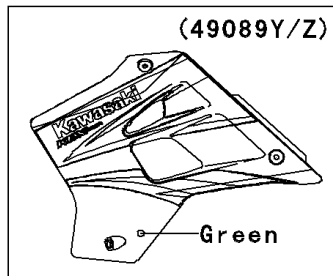

2005 KDX220R PARTS DIAGRAM

Radiator

WD

WD

WD