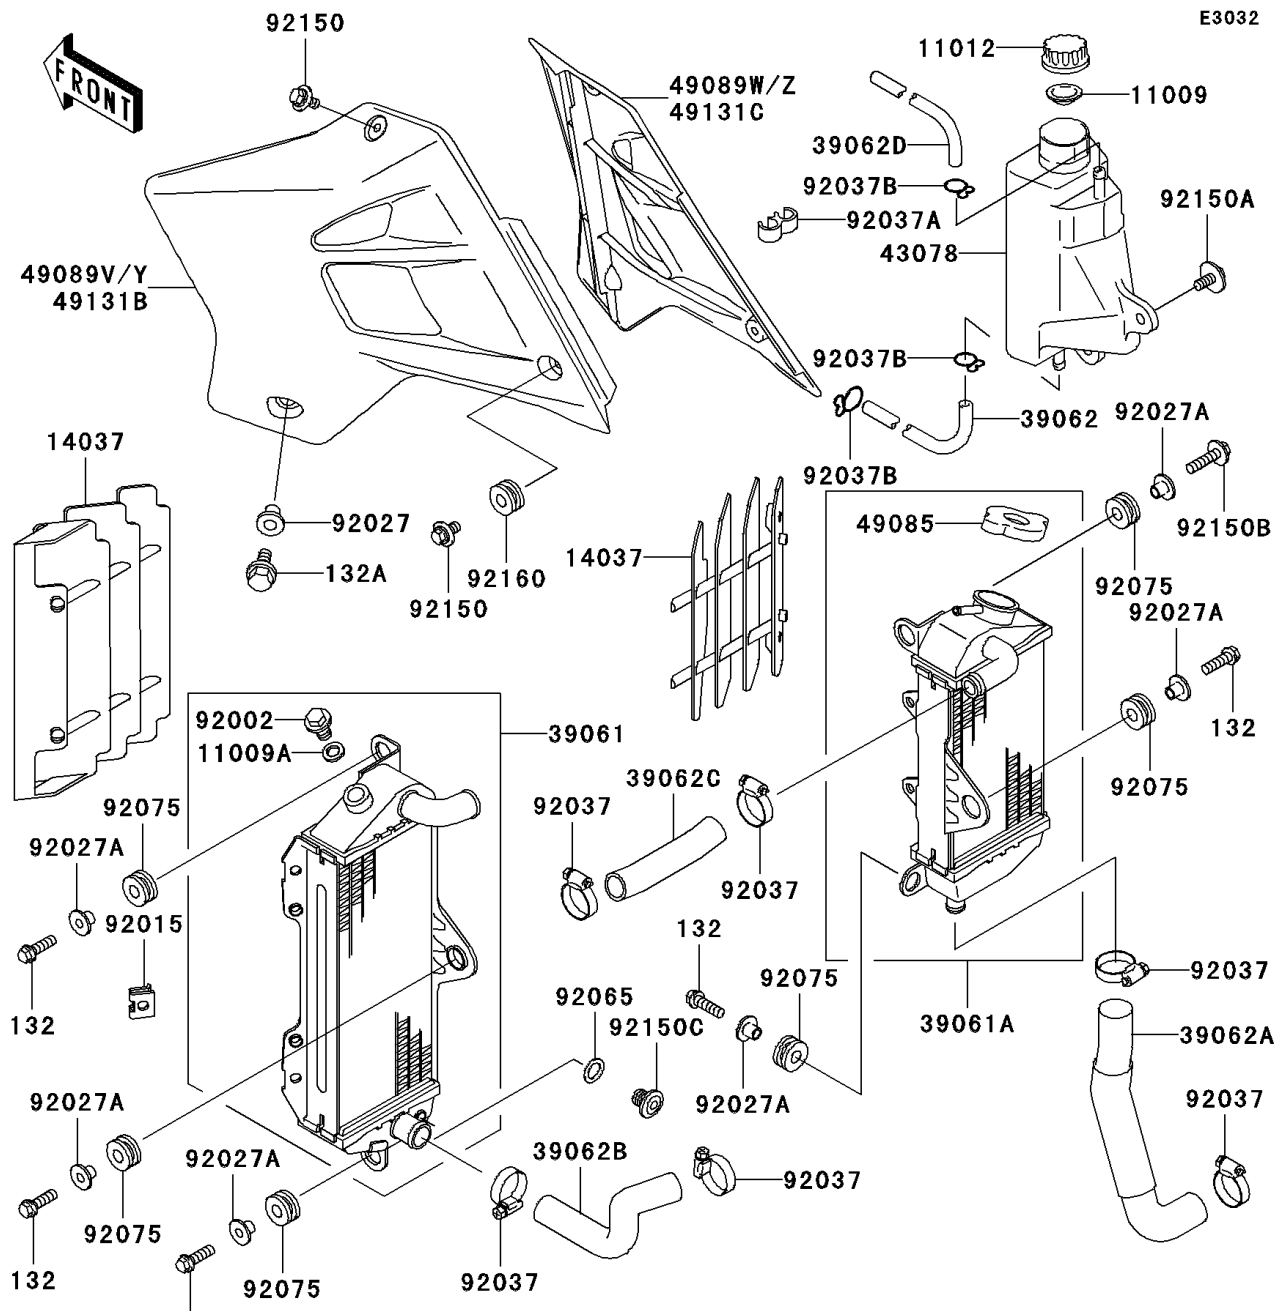

2003 KDX220R PARTS DIAGRAM

Radiator

WD

WD

WD

2003 KDX220R PARTS LIST

Radiator

ITEM NAME	PART NUMBER	QUANTITY
GASKET,RESERVOIR TANK CAP (Ref # 11009)	11009-1145	1
GASKET,DRAIN BOLT (Ref # 11009A)	11009-1152	1
CAP (Ref # 11012)	11012-1084	1
SCREEN,WHITE (Ref # 14037)	14037-1099-RZ	1
RADIATOR-ASSY,LH (Ref # 39061)	39061-1239	1
RADIATOR-ASSY,RH (Ref # 39061A)	39061-1240	1
HOSE-COOLING,5X9X700 (Ref # 39062)	39062-1423	1
HOSE-COOLING,RADIATOR,RH-PUMP (Ref # 39062A)	39062-1579	1
HOSE-COOLING,HEAD-RADIATOR,LH (Ref # 39062B)	39062-1580	1
HOSE-COOLING,RADIATOR-RADIATOR (Ref # 39062C)	39062-1609	1
HOSE-COOLING,5X9X368.5 (Ref # 39062D)	39062-1619	1
RESERVOIR (Ref # 43078)	43078-1142	1
CAP-ASSY-PRESSURE,P1.1 (Ref # 49085)	49085-1070	1
SHROUD-ENGINE,LH,L.GREEN (Ref # 49089V)	49089-5434-6W	1
SHROUD-ENGINE,RH,L.GREEN (Ref # 49089W)	49089-5435-6W	1
BOLT-FLANGED-SMALL (Ref # 132)	132Y0620	1
BOLT-FLANGED-SMALL (Ref # 132A)	132Y0625	1
BOLT,RADIATOR DRAIN (Ref # 92002)	92002-1682	1
NUT (Ref # 92015)	92015-1487	1
COLLAR (Ref # 92027)	92027-1183	1
COLLAR,L=13.1 (Ref # 92027A)	92027-251	1
CLAMP,COOLING HOSE (Ref # 92037)	92037-1589	1
CLAMP,HOSE (Ref # 92037A)	92037-1603	1
CLAMP (Ref # 92037B)	92037-1712	1
GASKET,10.5X16X1 (Ref # 92065)	92065-058	1
DAMPER (Ref # 92075)	92075-209	1
BOLT,6X12 (Ref # 92150)	92150-1435	1
BOLT,FLANGED,6X14 (Ref # 92150A)	92150-1504	1
BOLT,FLANGED,6X25 (Ref # 92150B)	92150-1507	1

2003 KDX220R PARTS LIST

Radiator

ITEM NAME	PART NUMBER	QUANTITY
BOLT,10X10 (Ref # 92150C)	92150-1867	1
DAMPER (Ref # 92160)	92160-1167	1