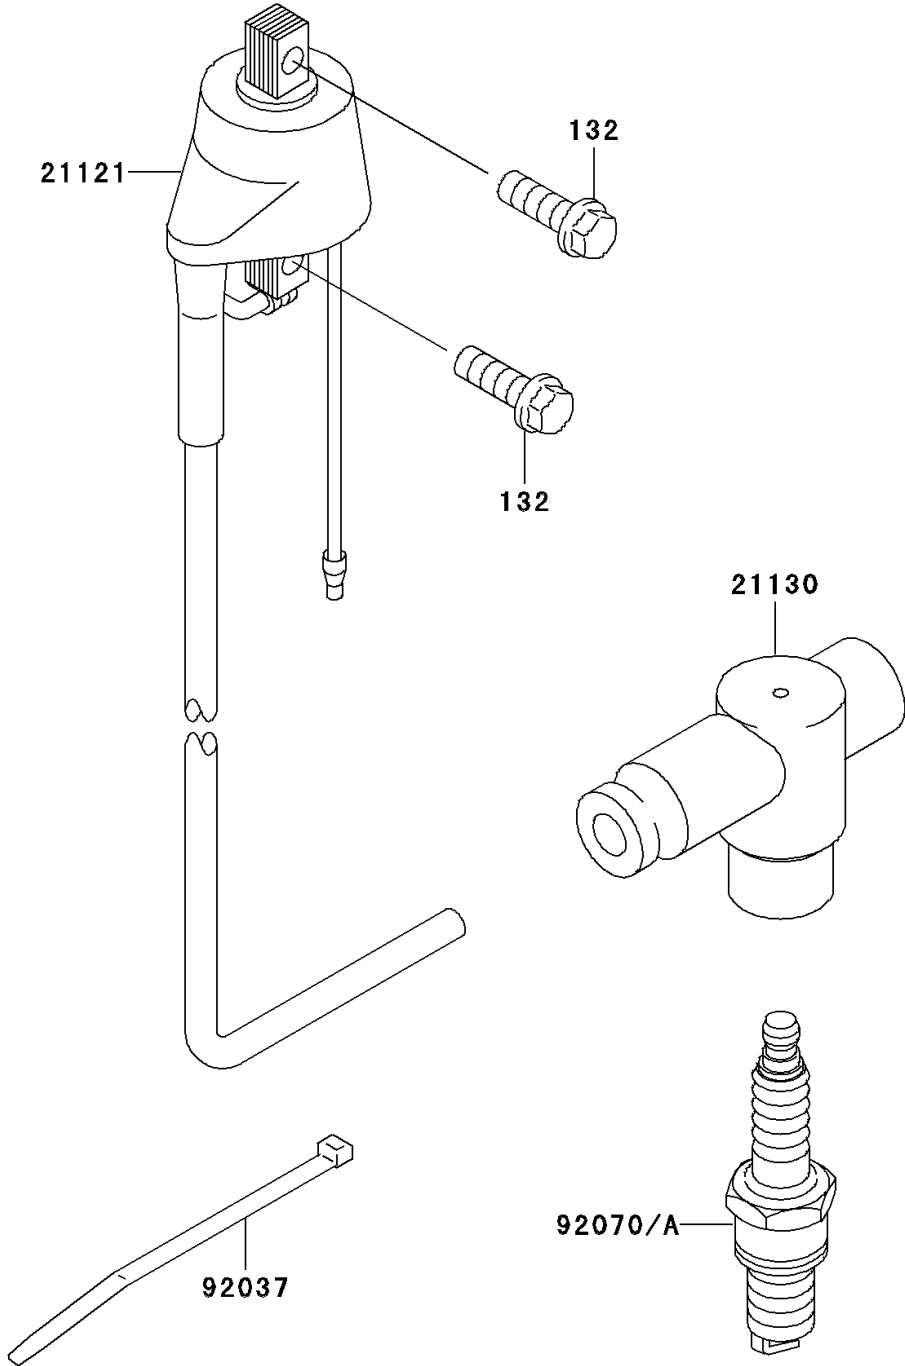

2005 KDX220R PARTS DIAGRAM

Ignition System

E1830

2005 KDX220R PARTS LIST

Ignition System

ITEM NAME	PART NUMBER	QUANTITY
BOLT-FLANGED-SMALL (Ref # 132)	132Y0618	1
COIL-IGNITION (Ref # 21121)	21121-1230	1
CAP-SPARK PLUG (Ref # 21130)	21130-1073	1
CLAMP (Ref # 92037)	92037-1173	1
PLUG-SPARK,BR9ES(NGK),SOLID (Ref # 92070)	92070-1157	1
PLUG-SPARK,BR8ES(NGK),SOLID (Ref # 92070A)	92070-3702	1