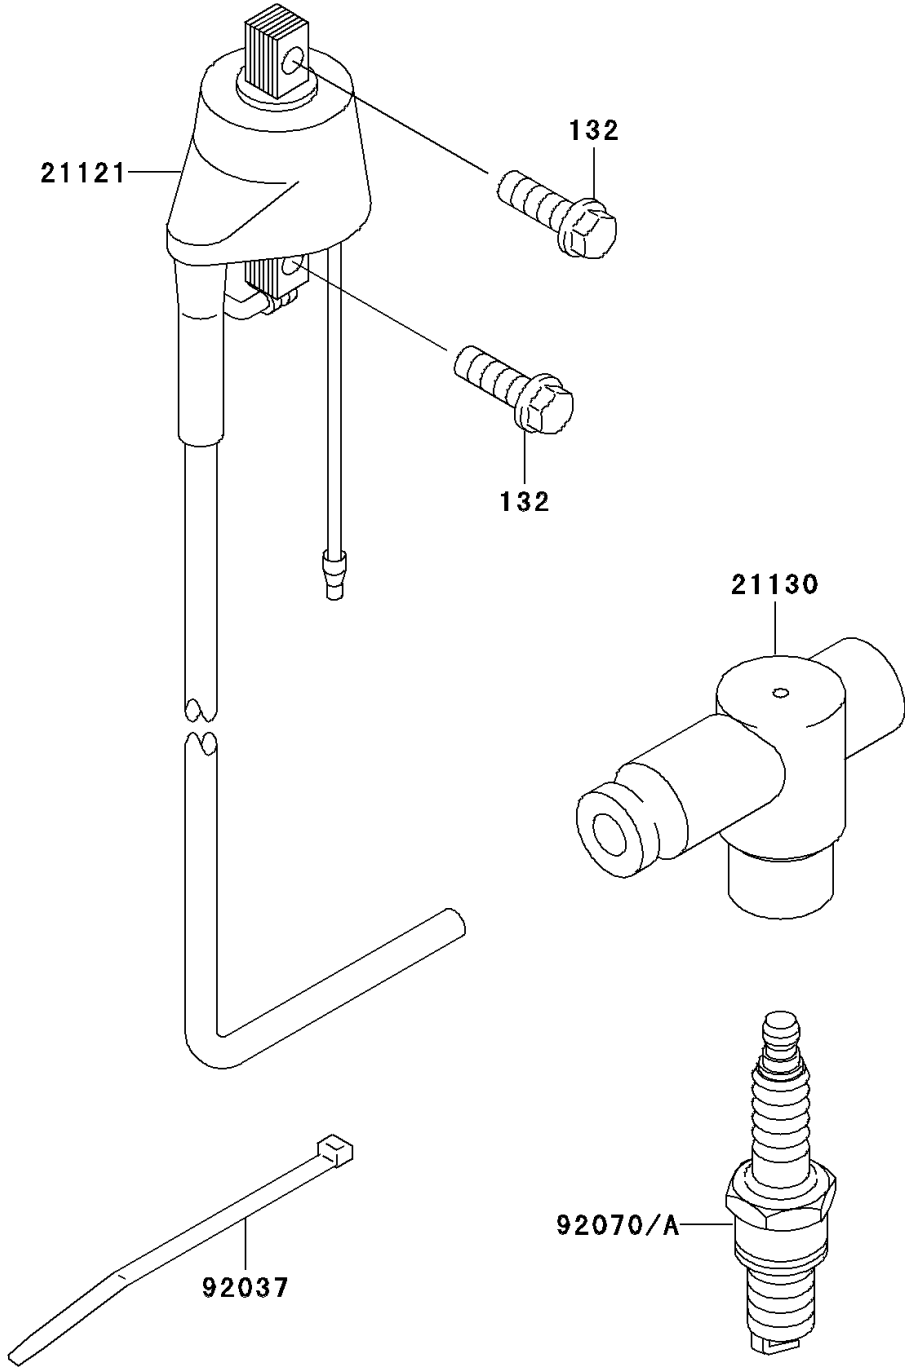

2003 KDX220R PARTS DIAGRAM

Ignition System

E1830

2003 KDX220R PARTS LIST

Ignition System

ITEM NAME	PART NUMBER	QUANTITY
BOLT-FLANGED-SMALL (Ref # 132)	132Y0618	1
COIL-IGNITION (Ref # 21121)	21121-1230	1
CAP-SPARK PLUG (Ref # 21130)	21130-1073	1
CLAMP (Ref # 92037)	92037-1173	1
PLUG-SPARK,BR9ES(NGK),SOLID (Ref # 92070)	92070-1157	1
PLUG-SPARK,BR8ES(NGK),SOLID (Ref # 92070A)	92070-3702	1