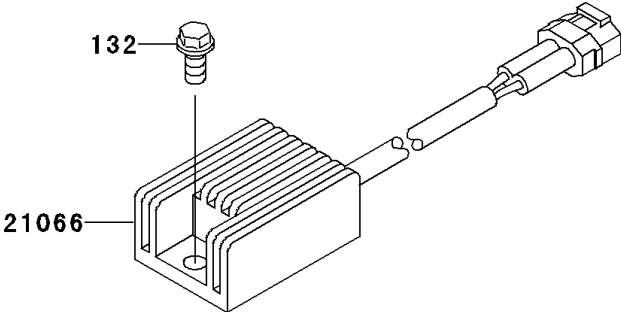

2005 KDX220R PARTS DIAGRAM

Generator

E1810

2005 KDX220R PARTS LIST

Generator

ITEM NAME	PART NUMBER	QUANTITY
BOLT-FLANGED-SMALL (Ref # 132)	132Y0612	1
BRACKET (Ref # 11046)	11046-1413	1
STATOR (Ref # 21003)	21003-1279	1
ROTOR,MAGNETO (Ref # 21007)	21007-1276	1
REGULATOR-VOLTAGE (Ref # 21066)	21066-1072	1
IGNITER (Ref # 21119)	21119-1432	1
SCREW,5X16 (Ref # 92009)	92009-1722	1
NUT,FLANGED,12MM (Ref # 92015)	92015-1156	1
KEY,WOODRUFF (Ref # 92038)	92038-001	1