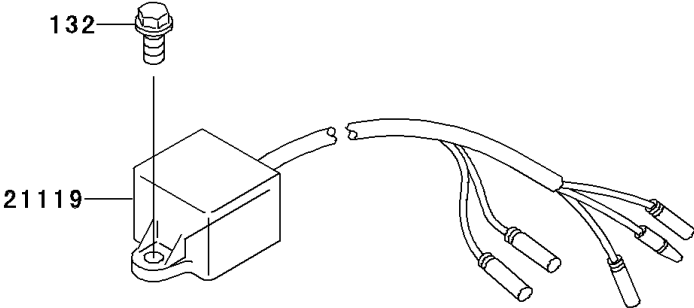

2005 KDX220R PARTS DIAGRAM

Generator

E1810

2005 KDX220R PARTS LIST

Generator

ITEM NAME	PART NUMBER	QUANTITY
BOLT-FLANGED-SMALL (Ref # 132)	132Y0612	1
BRACKET (Ref # 11046)	11046-1413	1
STATOR (Ref # 21003)	21003-1279	1
ROTOR,MAGNETO (Ref # 21007)	21007-1276	1
REGULATOR-VOLTAGE (Ref # 21066)	21066-1072	1
IGNITER (Ref # 21119)	21119-1432	1
SCREW,5X16 (Ref # 92009)	92009-1722	1
NUT,FLANGED,12MM (Ref # 92015)	92015-1156	1
KEY,WOODRUFF (Ref # 92038)	92038-001	1