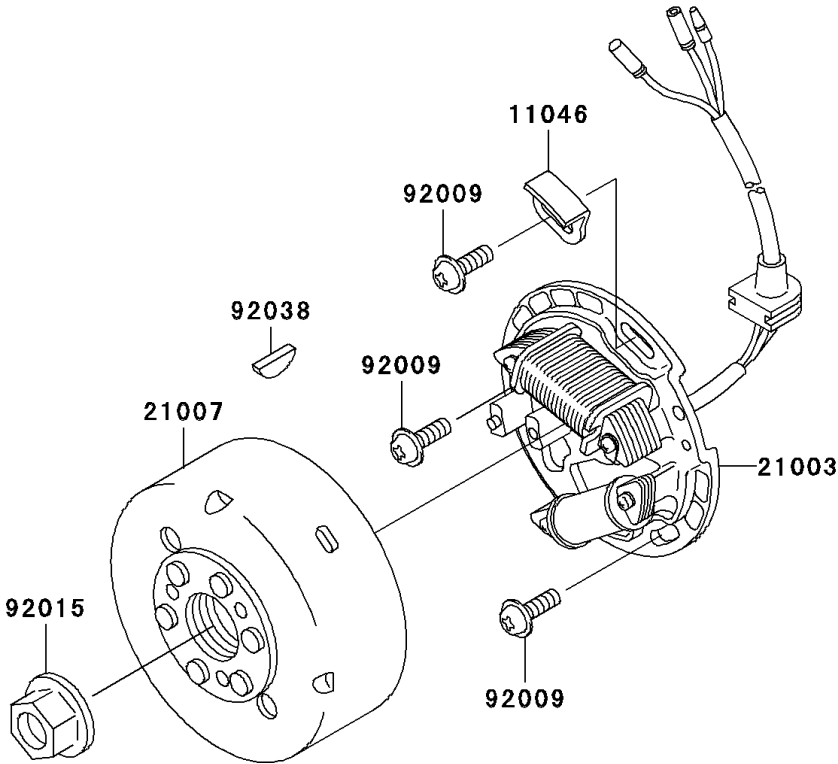

2005 KDX220R PARTS DIAGRAM

Generator

E1810

2005 KDX220R PARTS LIST

Generator

ITEM NAME	PART NUMBER	QUANTITY
BOLT-FLANGED-SMALL (Ref # 132)	132Y0612	1
BRACKET (Ref # 11046)	11046-1413	1
STATOR (Ref # 21003)	21003-1279	1
ROTOR,MAGNETO (Ref # 21007)	21007-1276	1
REGULATOR-VOLTAGE (Ref # 21066)	21066-1072	1
IGNITER (Ref # 21119)	21119-1432	1
SCREW,5X16 (Ref # 92009)	92009-1722	1
NUT,FLANGED,12MM (Ref # 92015)	92015-1156	1
KEY,WOODRUFF (Ref # 92038)	92038-001	1