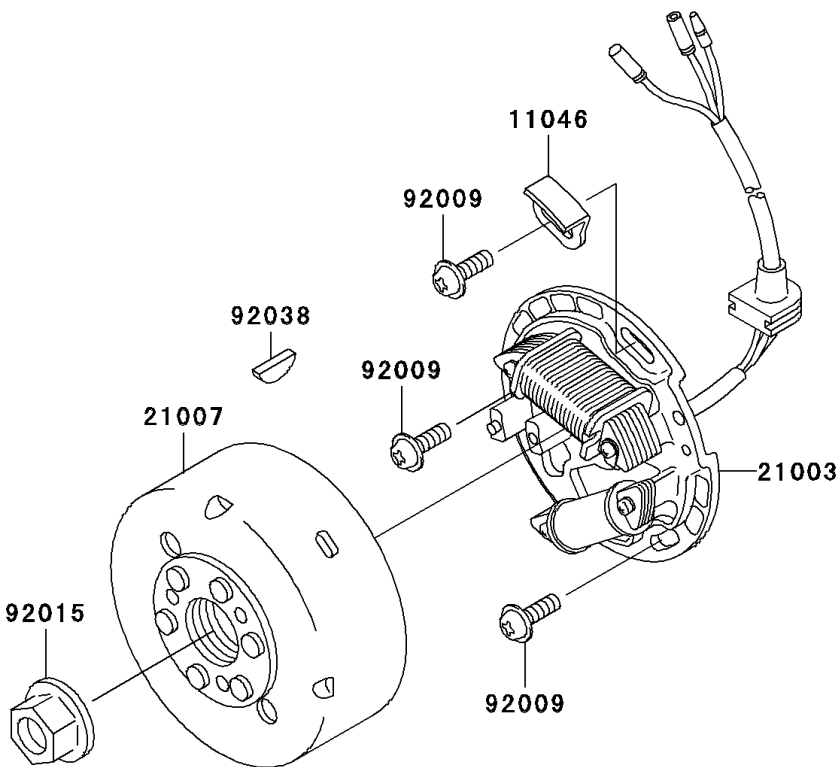

2004 KDX220R PARTS DIAGRAM

Generator

E1810

2004 KDX220R PARTS LIST

Generator

ITEM NAME	PART NUMBER	QUANTITY
BOLT-FLANGED-SMALL (Ref # 132)	132Y0612	2
BRACKET (Ref # 11046)	11046-1413	1
STATOR (Ref # 21003)	21003-1279	1
ROTOR,MAGNETO (Ref # 21007)	21007-1276	1
REGULATOR-VOLTAGE (Ref # 21066)	21066-1072	1
IGNITER (Ref # 21119)	21119-1432	1
SCREW,5X16 (Ref # 92009)	92009-1722	3
NUT,FLANGED,12MM (Ref # 92015)	92015-1156	1
KEY,WOODRUFF (Ref # 92038)	92038-001	1