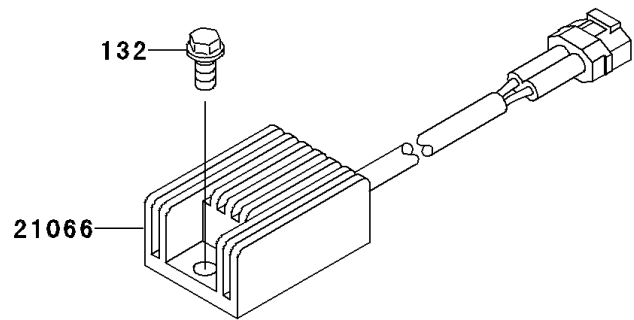

2004 KDX220R PARTS DIAGRAM

Generator

E1810

2004 KDX220R PARTS LIST

Generator

ITEM NAME	PART NUMBER	QUANTITY
BOLT-FLANGED-SMALL (Ref # 132)	132Y0612	2
BRACKET (Ref # 11046)	11046-1413	1
STATOR (Ref # 21003)	21003-1279	1
ROTOR,MAGNETO (Ref # 21007)	21007-1276	1
REGULATOR-VOLTAGE (Ref # 21066)	21066-1072	1
IGNITER (Ref # 21119)	21119-1432	1
SCREW,5X16 (Ref # 92009)	92009-1722	3
NUT,FLANGED,12MM (Ref # 92015)	92015-1156	1
KEY,WOODRUFF (Ref # 92038)	92038-001	1