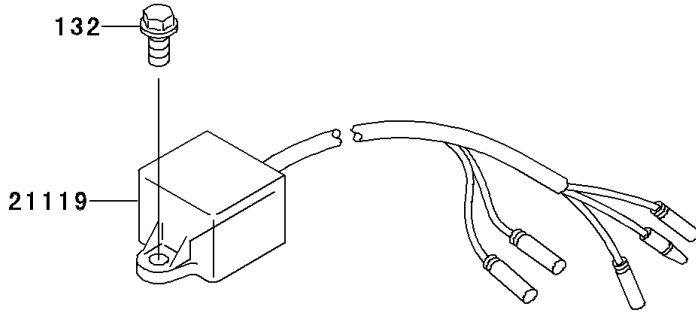

2004 KDX220R PARTS DIAGRAM

Generator

E1810

2004 KDX220R PARTS LIST

Generator

ITEM NAME	PART NUMBER	QUANTITY
BOLT-FLANGED-SMALL (Ref # 132)	132Y0612	2
BRACKET (Ref # 11046)	11046-1413	1
STATOR (Ref # 21003)	21003-1279	1
ROTOR,MAGNETO (Ref # 21007)	21007-1276	1
REGULATOR-VOLTAGE (Ref # 21066)	21066-1072	1
IGNITER (Ref # 21119)	21119-1432	1
SCREW,5X16 (Ref # 92009)	92009-1722	3
NUT,FLANGED,12MM (Ref # 92015)	92015-1156	1
KEY,WOODRUFF (Ref # 92038)	92038-001	1