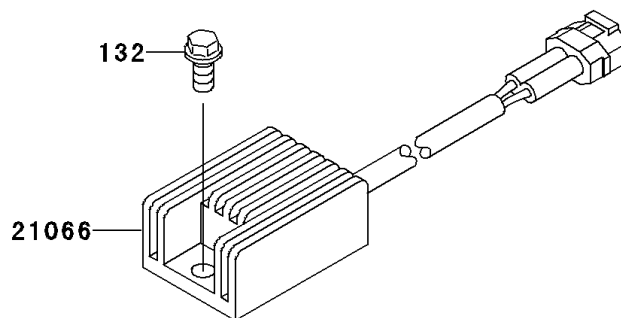

2003 KDX220R PARTS DIAGRAM

Generator

E1810

2003 KDX220R PARTS LIST

Generator

ITEM NAME	PART NUMBER	QUANTITY
BOLT-FLANGED-SMALL (Ref # 132)	132Y0612	1
BRACKET (Ref # 11046)	11046-1413	1
STATOR (Ref # 21003)	21003-1279	1
ROTOR,MAGNETO (Ref # 21007)	21007-1276	1
REGULATOR-VOLTAGE (Ref # 21066)	21066-1072	1
IGNITER (Ref # 21119)	21119-1432	1
SCREW,5X16 (Ref # 92009)	92009-1722	1
NUT,FLANGED,12MM (Ref # 92015)	92015-1156	1
KEY,WOODRUFF (Ref # 92038)	92038-001	1