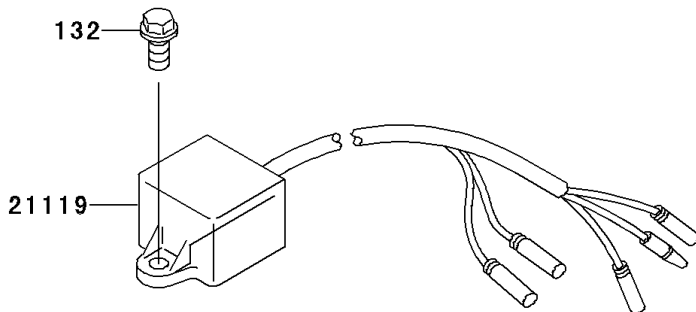

2003 KDX220R PARTS DIAGRAM

Generator

E1810

2003 KDX220R PARTS LIST

Generator

ITEM NAME	PART NUMBER	QUANTITY
BOLT-FLANGED-SMALL (Ref # 132)	132Y0612	1
BRACKET (Ref # 11046)	11046-1413	1
STATOR (Ref # 21003)	21003-1279	1
ROTOR,MAGNETO (Ref # 21007)	21007-1276	1
REGULATOR-VOLTAGE (Ref # 21066)	21066-1072	1
IGNITER (Ref # 21119)	21119-1432	1
SCREW,5X16 (Ref # 92009)	92009-1722	1
NUT,FLANGED,12MM (Ref # 92015)	92015-1156	1
KEY,WOODRUFF (Ref # 92038)	92038-001	1