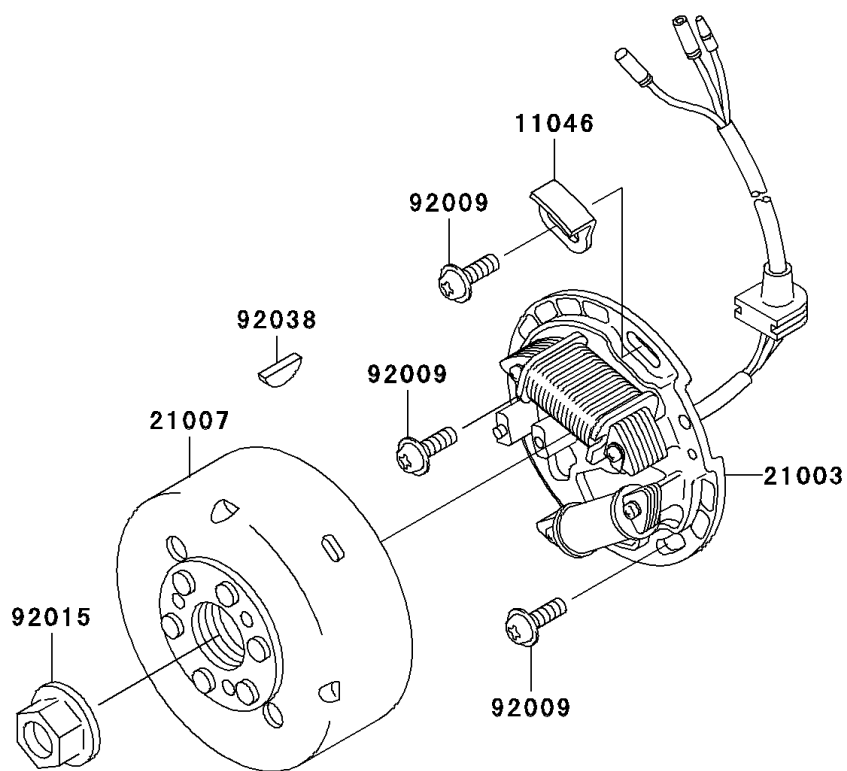

2003 KDX220R PARTS DIAGRAM

Generator

E1810

2003 KDX220R PARTS LIST

Generator

ITEM NAME	PART NUMBER	QUANTITY
BOLT-FLANGED-SMALL (Ref # 132)	132Y0612	1
BRACKET (Ref # 11046)	11046-1413	1
STATOR (Ref # 21003)	21003-1279	1
ROTOR,MAGNETO (Ref # 21007)	21007-1276	1
REGULATOR-VOLTAGE (Ref # 21066)	21066-1072	1
IGNITER (Ref # 21119)	21119-1432	1
SCREW,5X16 (Ref # 92009)	92009-1722	1
NUT,FLANGED,12MM (Ref # 92015)	92015-1156	1
KEY,WOODRUFF (Ref # 92038)	92038-001	1