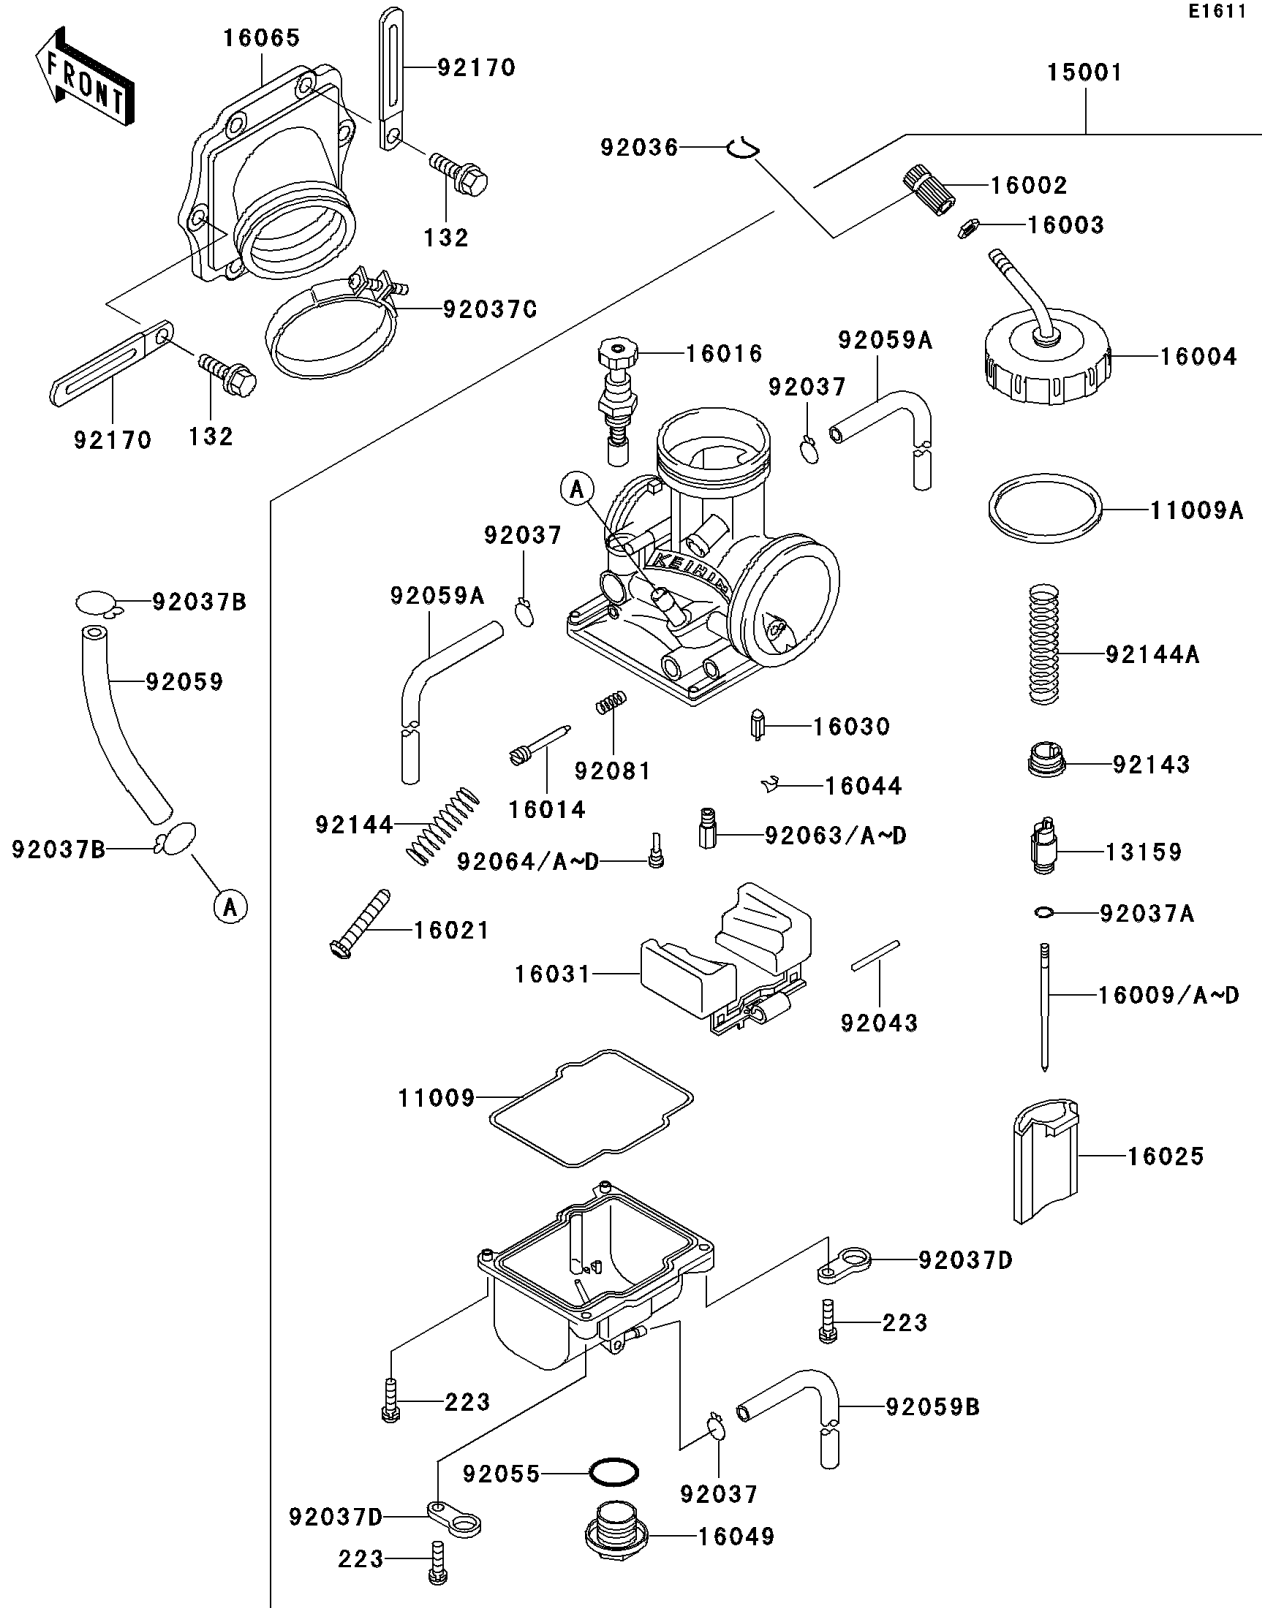

2005 KDX220R PARTS DIAGRAM

Carburetor

E1611