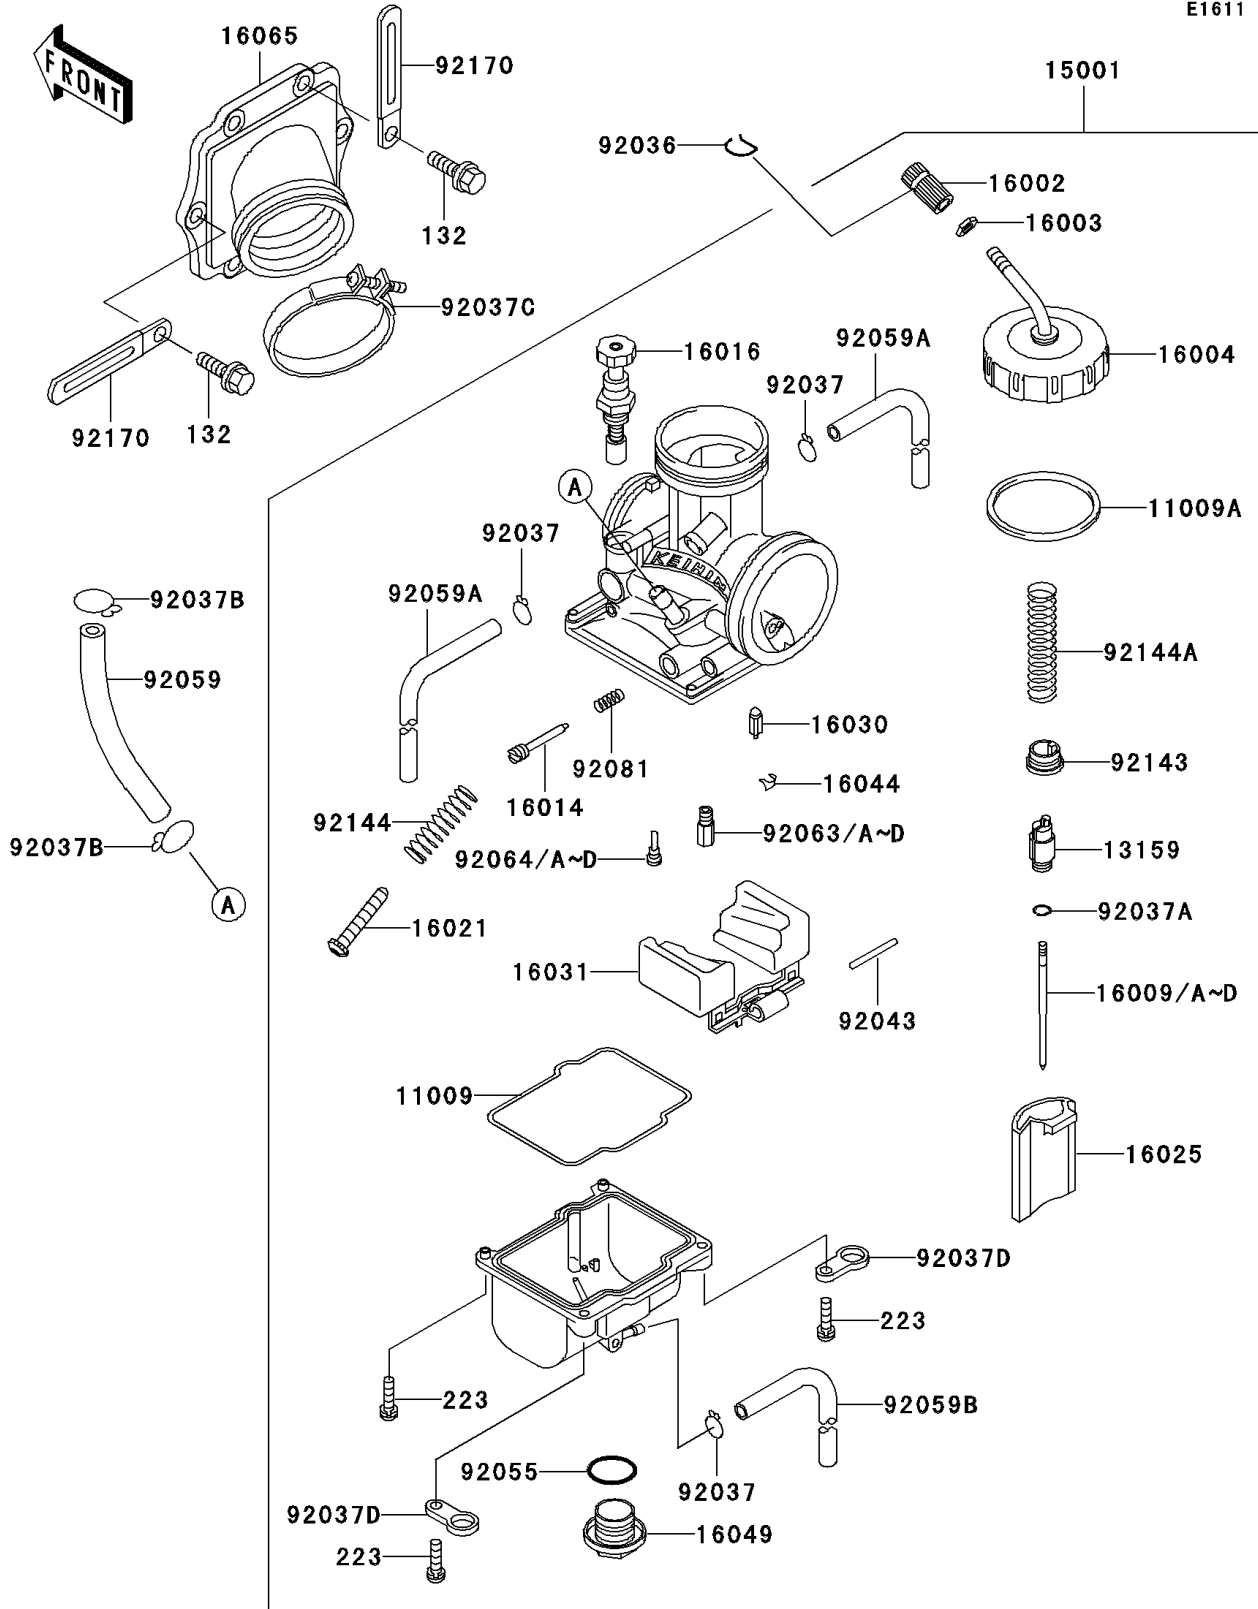

2005 KDX220R PARTS DIAGRAM

Carburetor

E1611