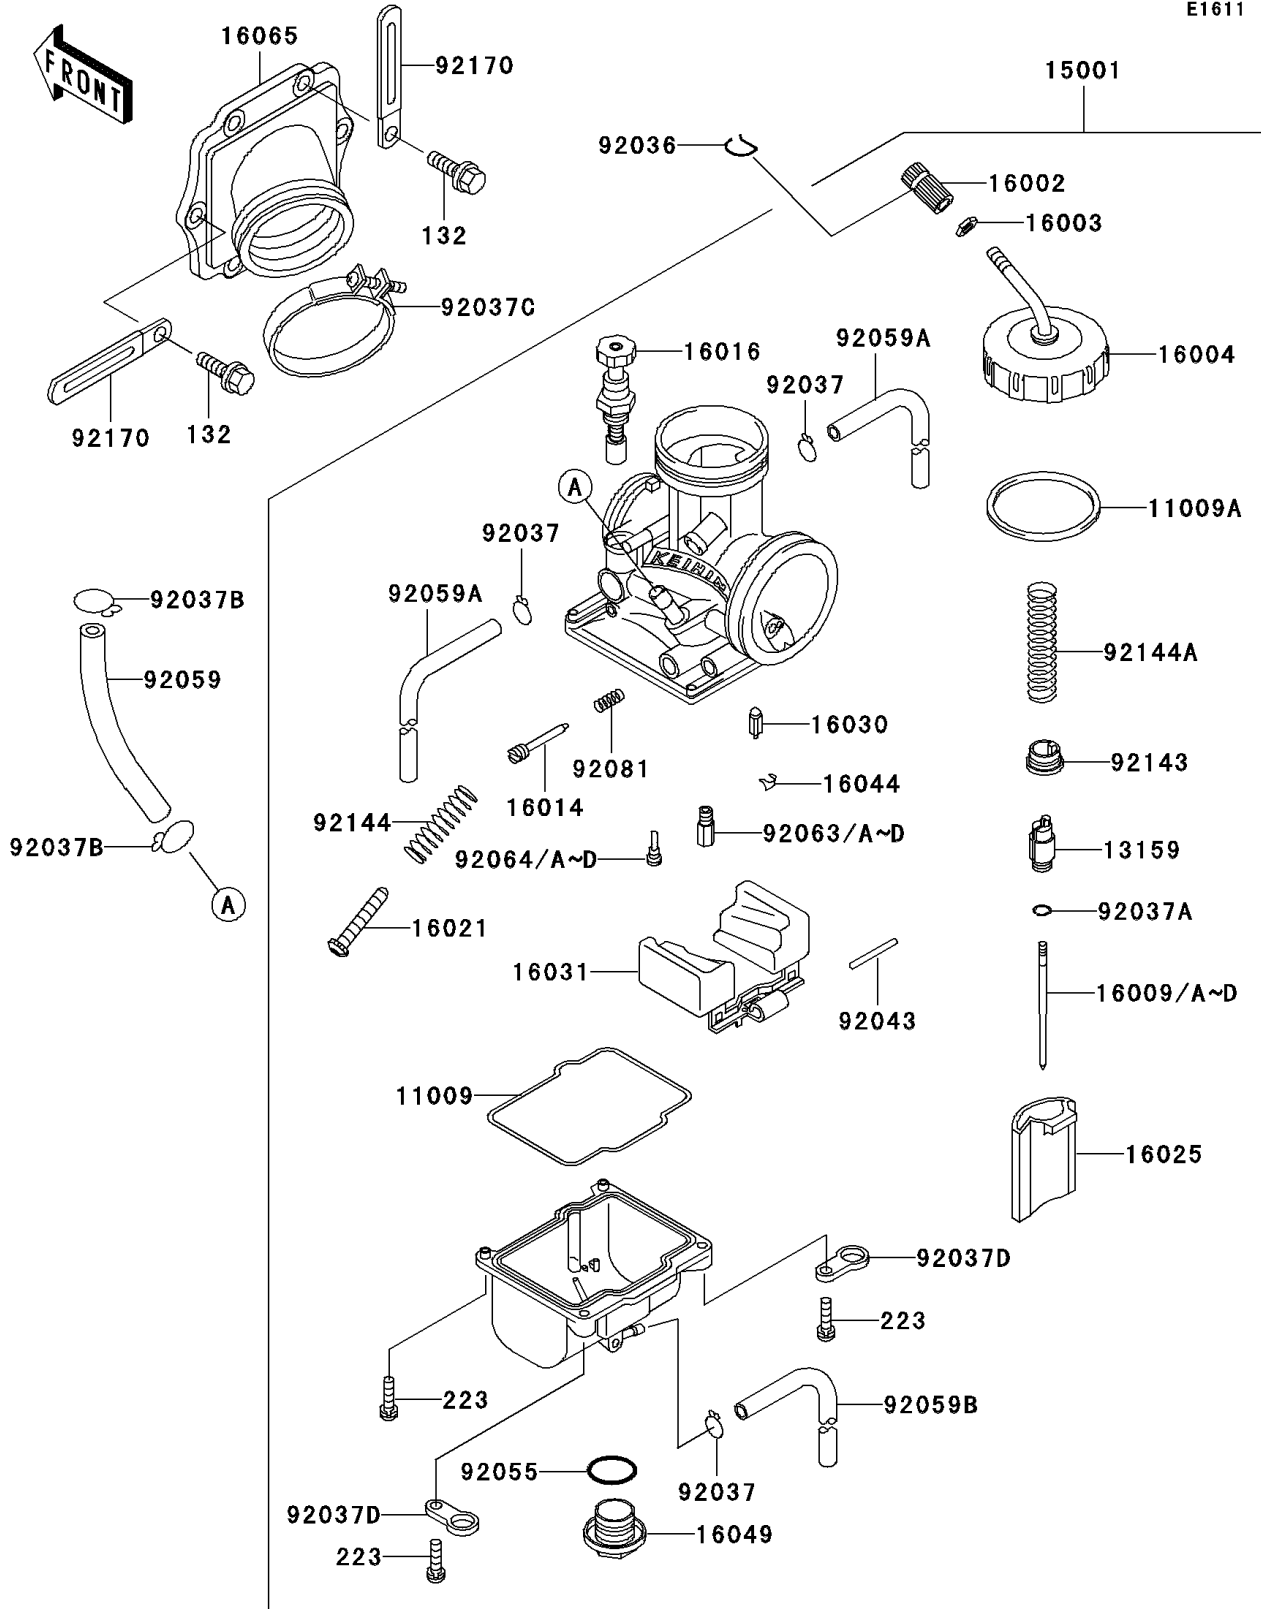

2004 KDX220R PARTS DIAGRAM

Carburetor

E1611