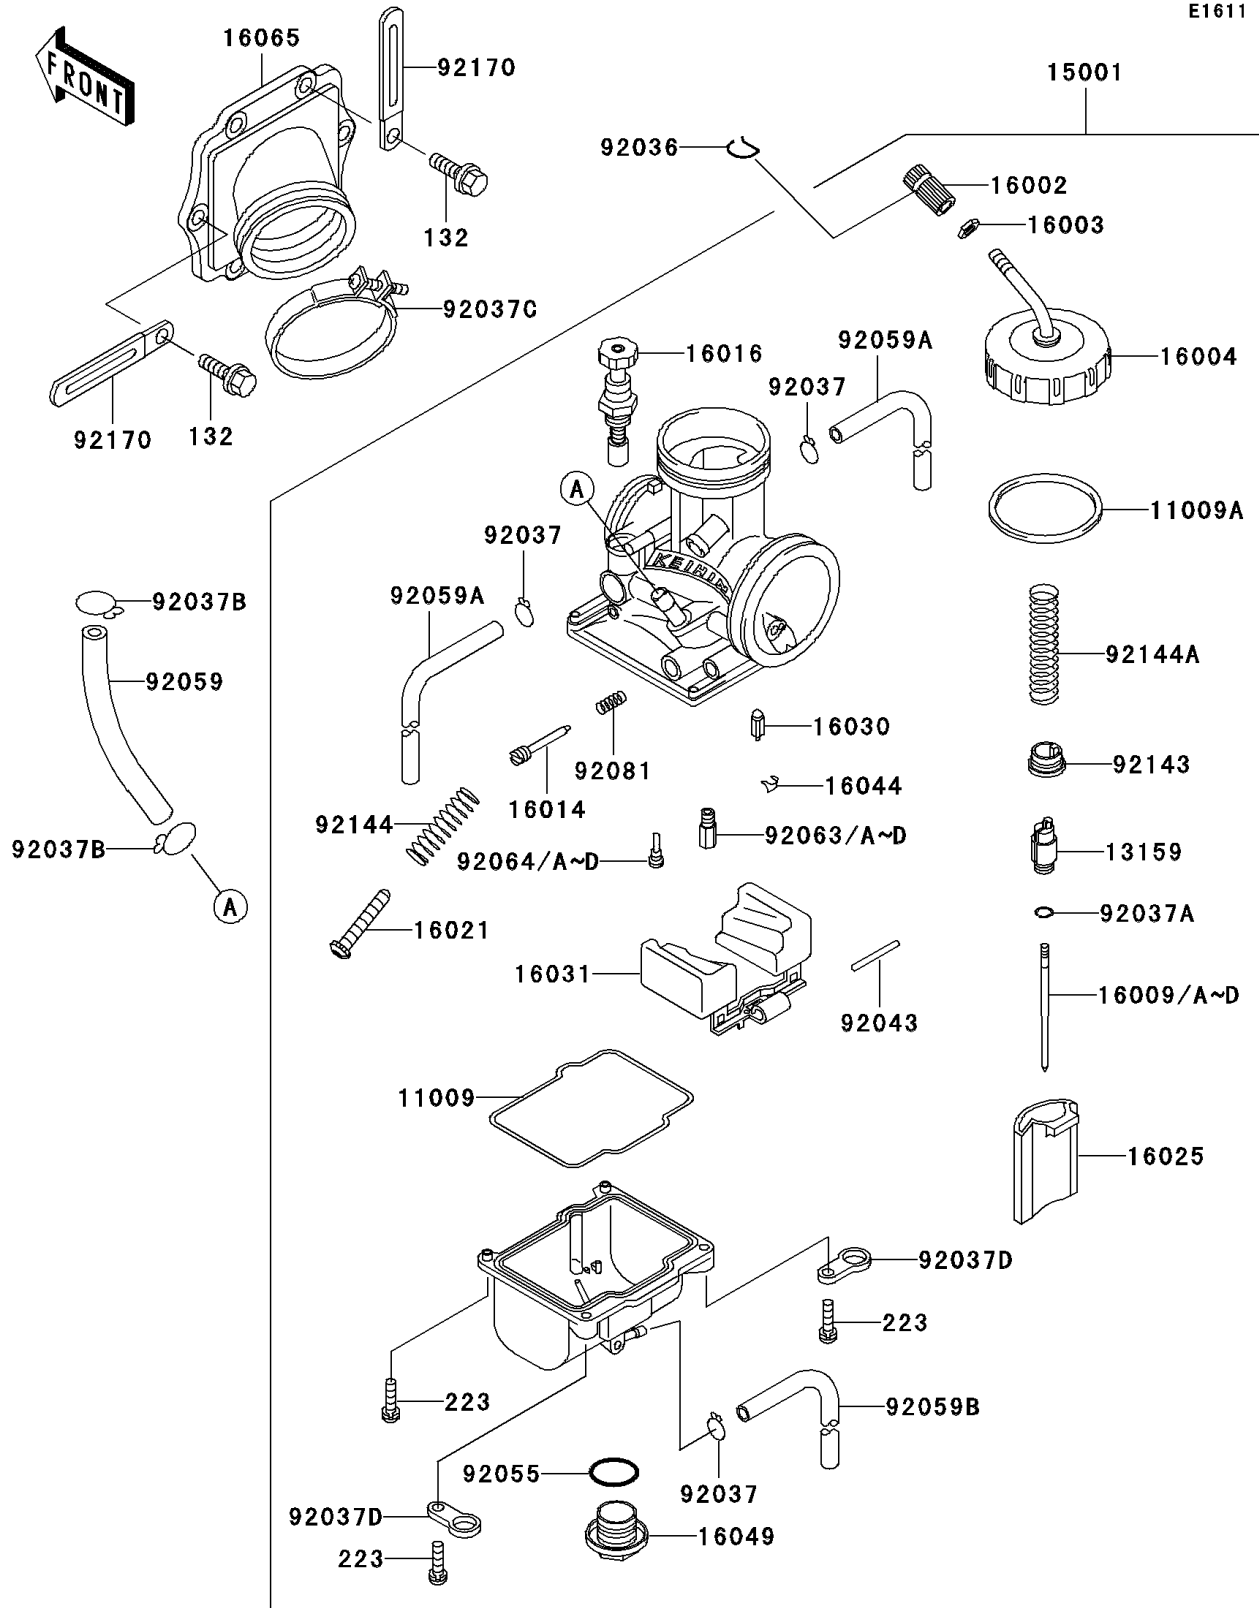

2003 KDX220R PARTS DIAGRAM

Carburetor

E1611