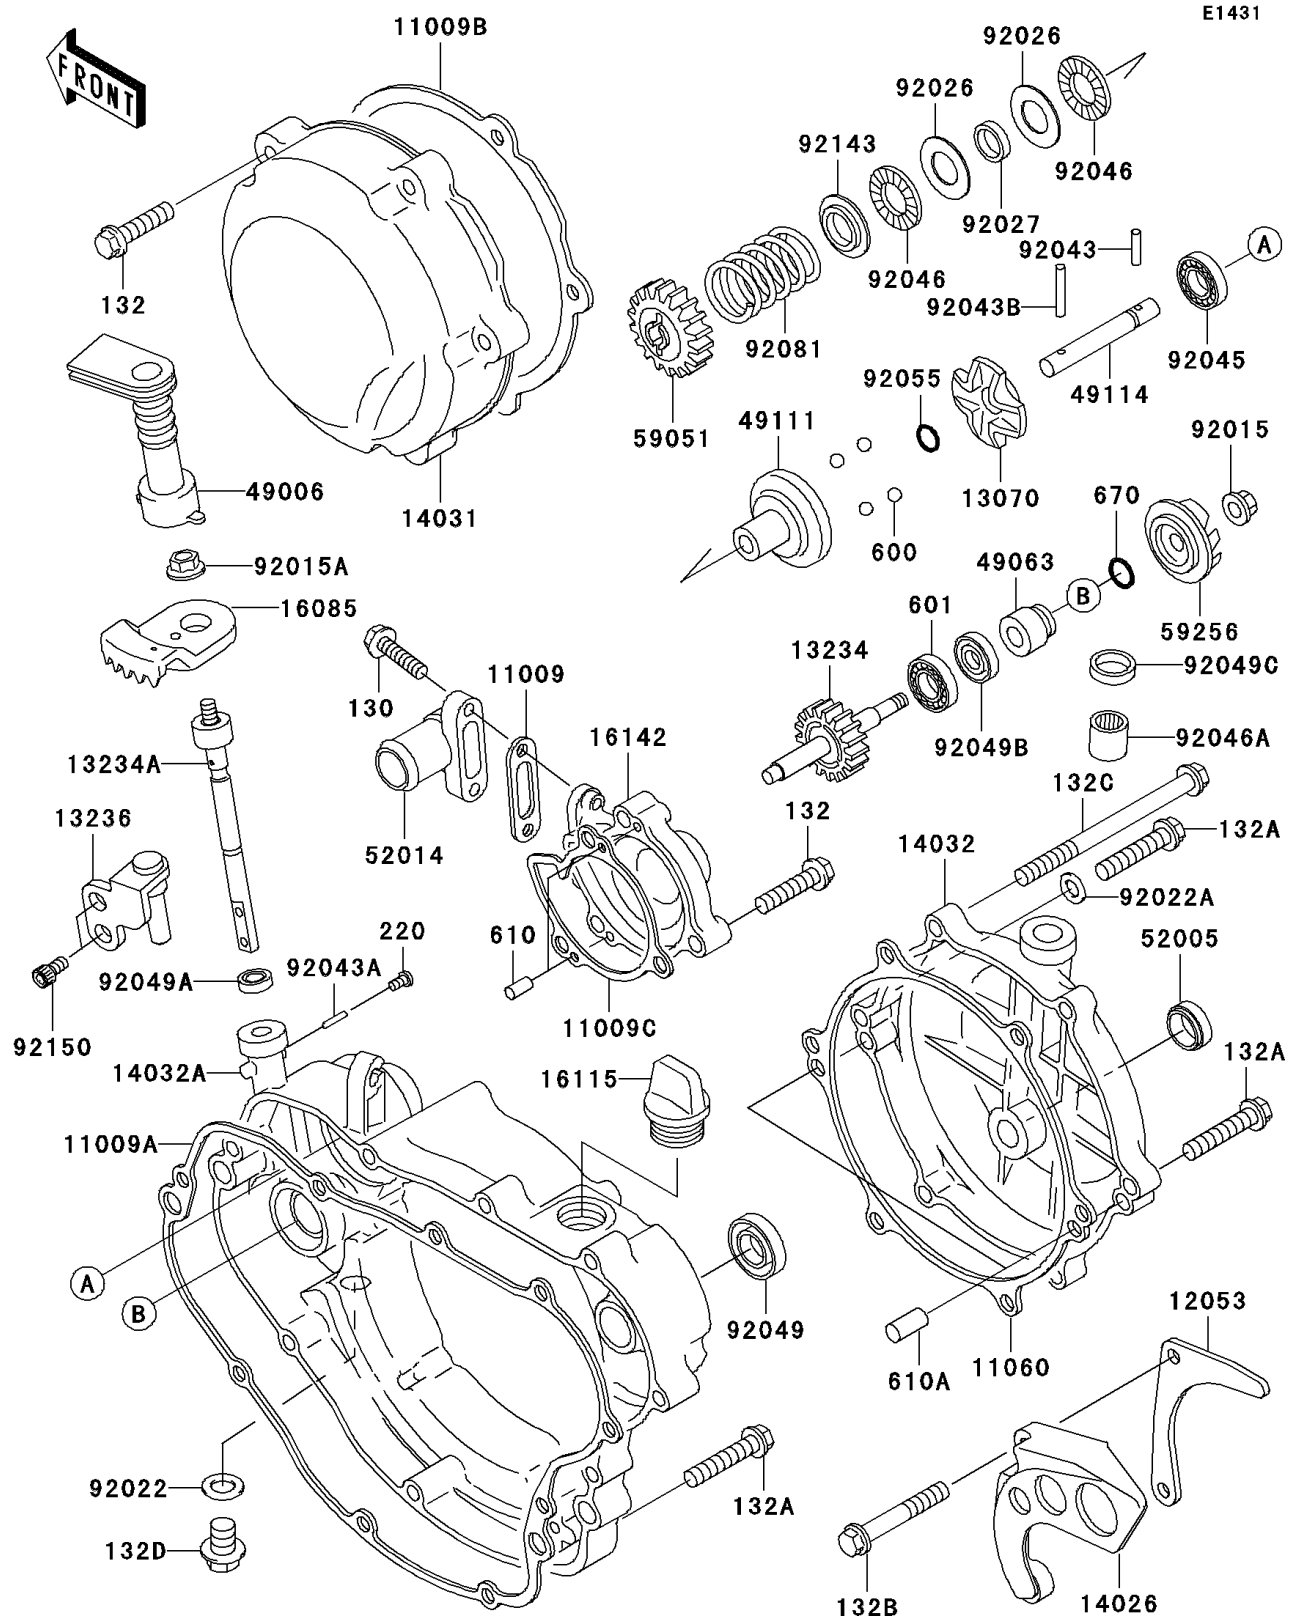

2005 KDX220R PARTS DIAGRAM

Engine Cover(s)

2005 KDX220R PARTS LIST

Engine Cover(s)

ITEM NAME	PART NUMBER	QUANTITY
GASKET,ELBOW (Ref # 11009)	11009-1952	1
GASKET,CLUTCH COVER (Ref # 11009A)	11009-1996	1
GASKET,GENERATOR COVER (Ref # 11009B)	11009-1997	1
GASKET,WATER PUMP COVER (Ref # 11009C)	11009-1998	1
GASKET,CLUTCH COVER (Ref # 11060)	11060-1630	1
GUIDE-CHAIN (Ref # 12053)	12053-1228	1
GUIDE (Ref # 13070)	13070-1122	1
SHAFT-COMP,PUMP (Ref # 13234)	13234-1091	1
SHAFT-COMP,GOVERNOR (Ref # 13234A)	13234-1101	1
LEVER-COMP,GOVERNOR (Ref # 13236)	13236-1260	1
COVER-CHAIN (Ref # 14026)	14026-1159	1
COVER-GENERATOR (Ref # 14031)	14031-1231	1
COVER-CLUTCH,OUT (Ref # 14032)	14032-1384	1
COVER-CLUTCH (Ref # 14032A)	14032-1419	1
GEAR (Ref # 16085)	16085-1273	1
CAP-OIL FILLER (Ref # 16115)	16115-018	1
COVER-PUMP (Ref # 16142)	16142-1094	1
BOOT,GOVERNOR SHAFT (Ref # 49006)	49006-1291	1
SEAL-MECHANICAL,WATER (Ref # 49063)	49063-1055	1
HOLDER-GOVERNOR WEIGHT (Ref # 49111)	49111-1051	1
SHAFT-GOVERNOR (Ref # 49114)	49114-1058	1
GAUGE,OIL LEVEL (Ref # 52005)	52005-1055	1
ELBOW (Ref # 52014)	52014-1068	1
GEAR-SPUR,GOVERNOR,18T (Ref # 59051)	59051-1189	1
IMPELLER (Ref # 59256)	59256-1063	1
NUT,6MM (Ref # 92015)	92015-1365	1
NUT,6MM (Ref # 92015A)	92015-1572	1
WASHER,8.2X14X1.0 (Ref # 92022)	92022-1488	1
WASHER,6.2X11X1 (Ref # 92022A)	92022-304	1