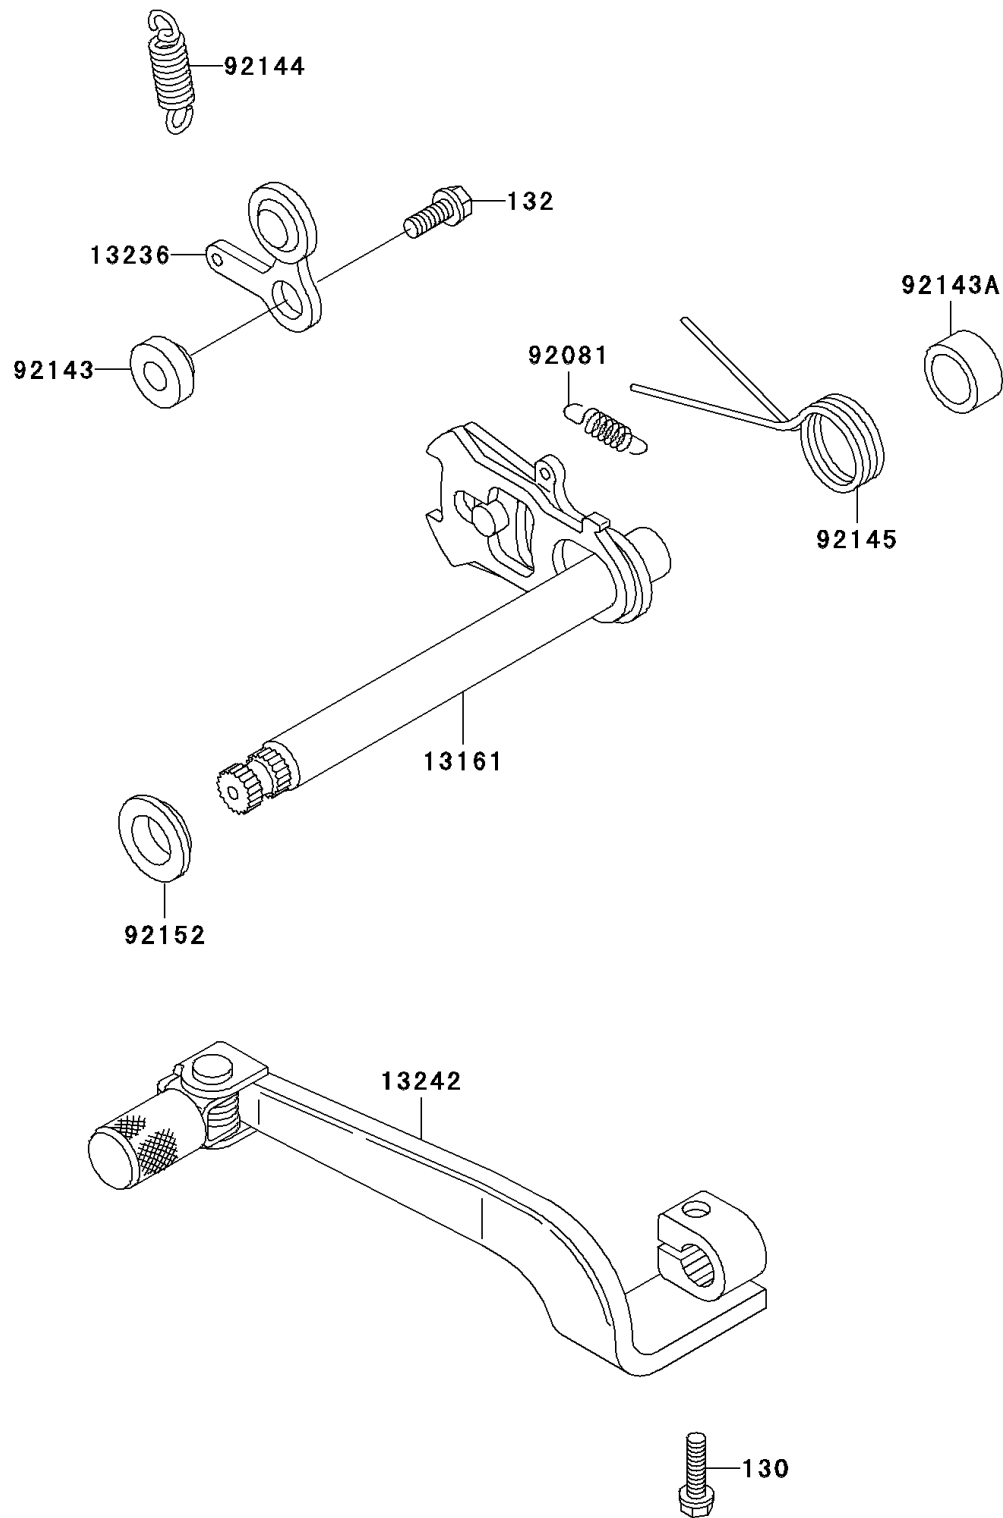

2005 KDX220R PARTS DIAGRAM

Gear Change Mechanism

E1370

2005 KDX220R PARTS LIST

Gear Change Mechanism

| ITEM NAME | PART NUMBER | QUANTITY |
|---------------------------------------|-------------|----------|
| BOLT-FLANGED (Ref # 130) | 130Z0630 | 1 |
| BOLT-FLANGED-SMALL (Ref # 132) | 132Y0616 | 1 |
| LEVER-COMP-CHANGE SHAFT (Ref # 13161) | 13161-1217 | 1 |
| LEVER-COMP,POSITION (Ref # 13236) | 13236-1189 | 1 |
| LEVER-ASSY-CHANGE,PEDAL (Ref # 13242) | 13242-1319 | 1 |
| SPRING,CHANGE LEVER (Ref # 92081) | 92081-076 | 1 |
| COLLAR (Ref # 92143) | 92143-1055 | 1 |
| COLLAR (Ref # 92143A) | 92143-1148 | 1 |
| SPRING (Ref # 92144) | 92144-1382 | 1 |
| SPRING (Ref # 92145) | 92145-1368 | 1 |
| COLLAR (Ref # 92152) | 92152-1075 | 1 |