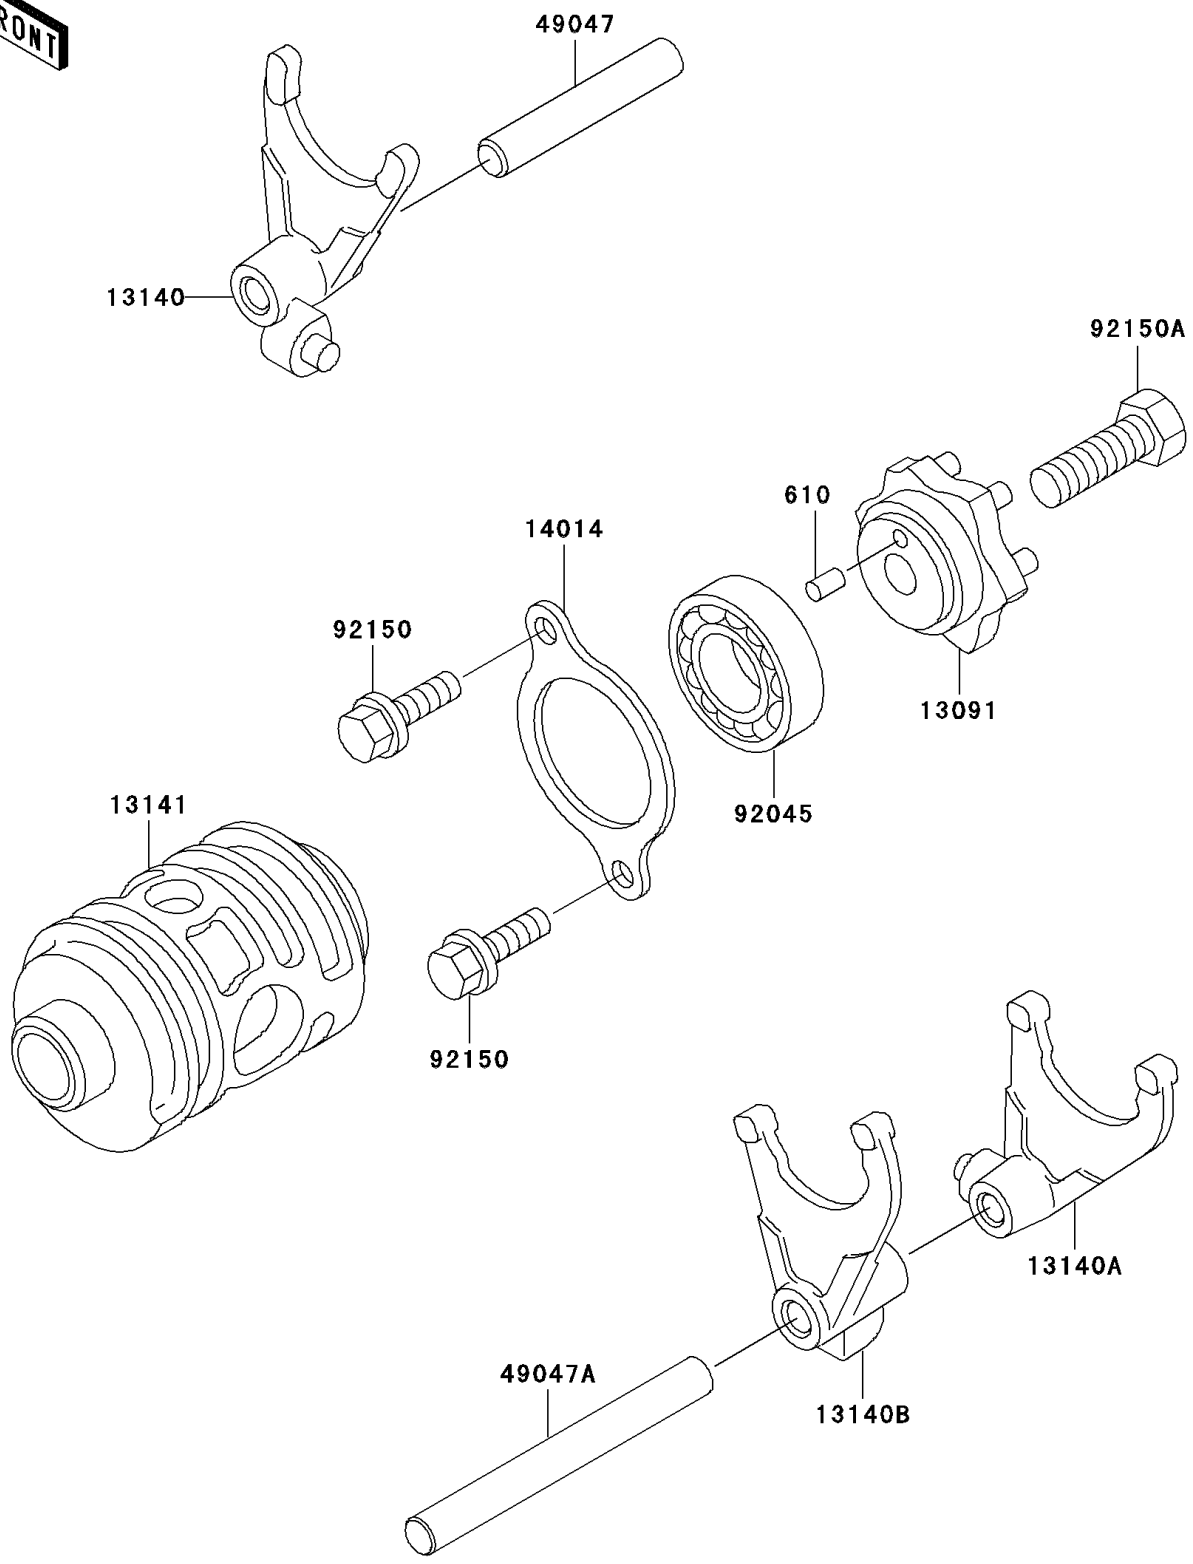

2005 KDX220R PARTS DIAGRAM

Gear Change Drum/Shift Fork(s)

E1362

2005 KDX220R PARTS LIST

Gear Change Drum/Shift Fork(s)

ITEM NAME	PART NUMBER	QUANTITY
ROLLER,4X8 (Ref # 610)	610A0408	1
HOLDER,CHANGE DRUM (Ref # 13091)	13091-1364	1
FORK-SHIFT,5TH&TOP (Ref # 13140)	13140-1074	1
FORK-SHIFT,LOW&4TH (Ref # 13140A)	13140-1243	1
FORK-SHIFT,2ND&3RD (Ref # 13140B)	13140-1244	1
DRUM-CHANGE (Ref # 13141)	13141-1117	1
PLATE-POSITION (Ref # 14014)	14014-1020	1
ROD-SHIFT,8X58 (Ref # 49047)	49047-1089	1
ROD-SHIFT,8X82.5 (Ref # 49047A)	49047-1090	1
BEARING-BALL (Ref # 92045)	92045-1319	1
BOLT,6X12 (Ref # 92150)	92150-1868	1
BOLT,8X25 (Ref # 92150A)	92150-1911	1