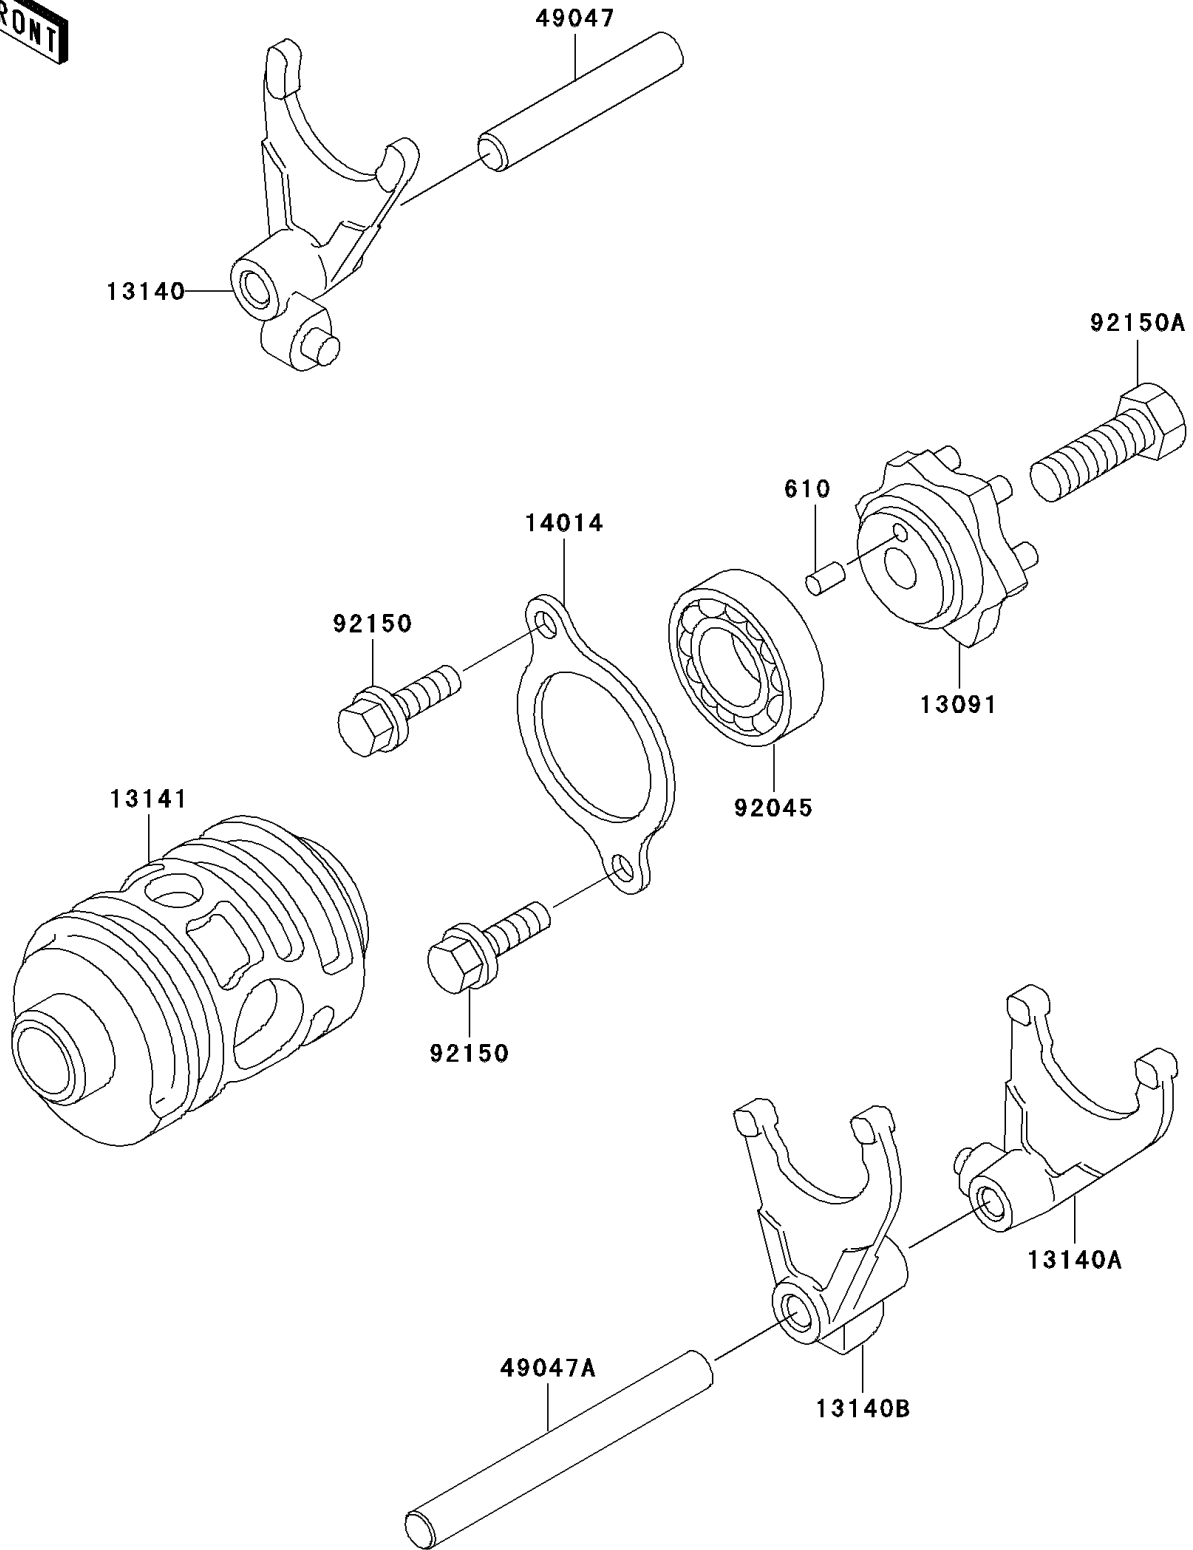

# 2004 KDX220R PARTS DIAGRAM

Gear Change Drum/Shift Fork(s)

E1362

## 2004 KDX220R PARTS LIST

### Gear Change Drum/Shift Fork(s)

ITEM NAME	PART NUMBER	QUANTITY
ROLLER,4X8 (Ref # 610)	610A0408	1
HOLDER,CHANGE DRUM (Ref # 13091)	13091-1364	1
FORK-SHIFT,5TH&TOP (Ref # 13140)	13140-1074	1
FORK-SHIFT,LOW&4TH (Ref # 13140A)	13140-1243	1
FORK-SHIFT,2ND&3RD (Ref # 13140B)	13140-1244	1
DRUM-CHANGE (Ref # 13141)	13141-1117	1
PLATE-POSITION (Ref # 14014)	14014-1020	1
ROD-SHIFT,8X58 (Ref # 49047)	49047-1089	1
ROD-SHIFT,8X82.5 (Ref # 49047A)	49047-1090	1
BEARING-BALL (Ref # 92045)	92045-1319	1
BOLT,6X12 (Ref # 92150)	92150-1868	2
BOLT,8X25 (Ref # 92150A)	92150-1911	1